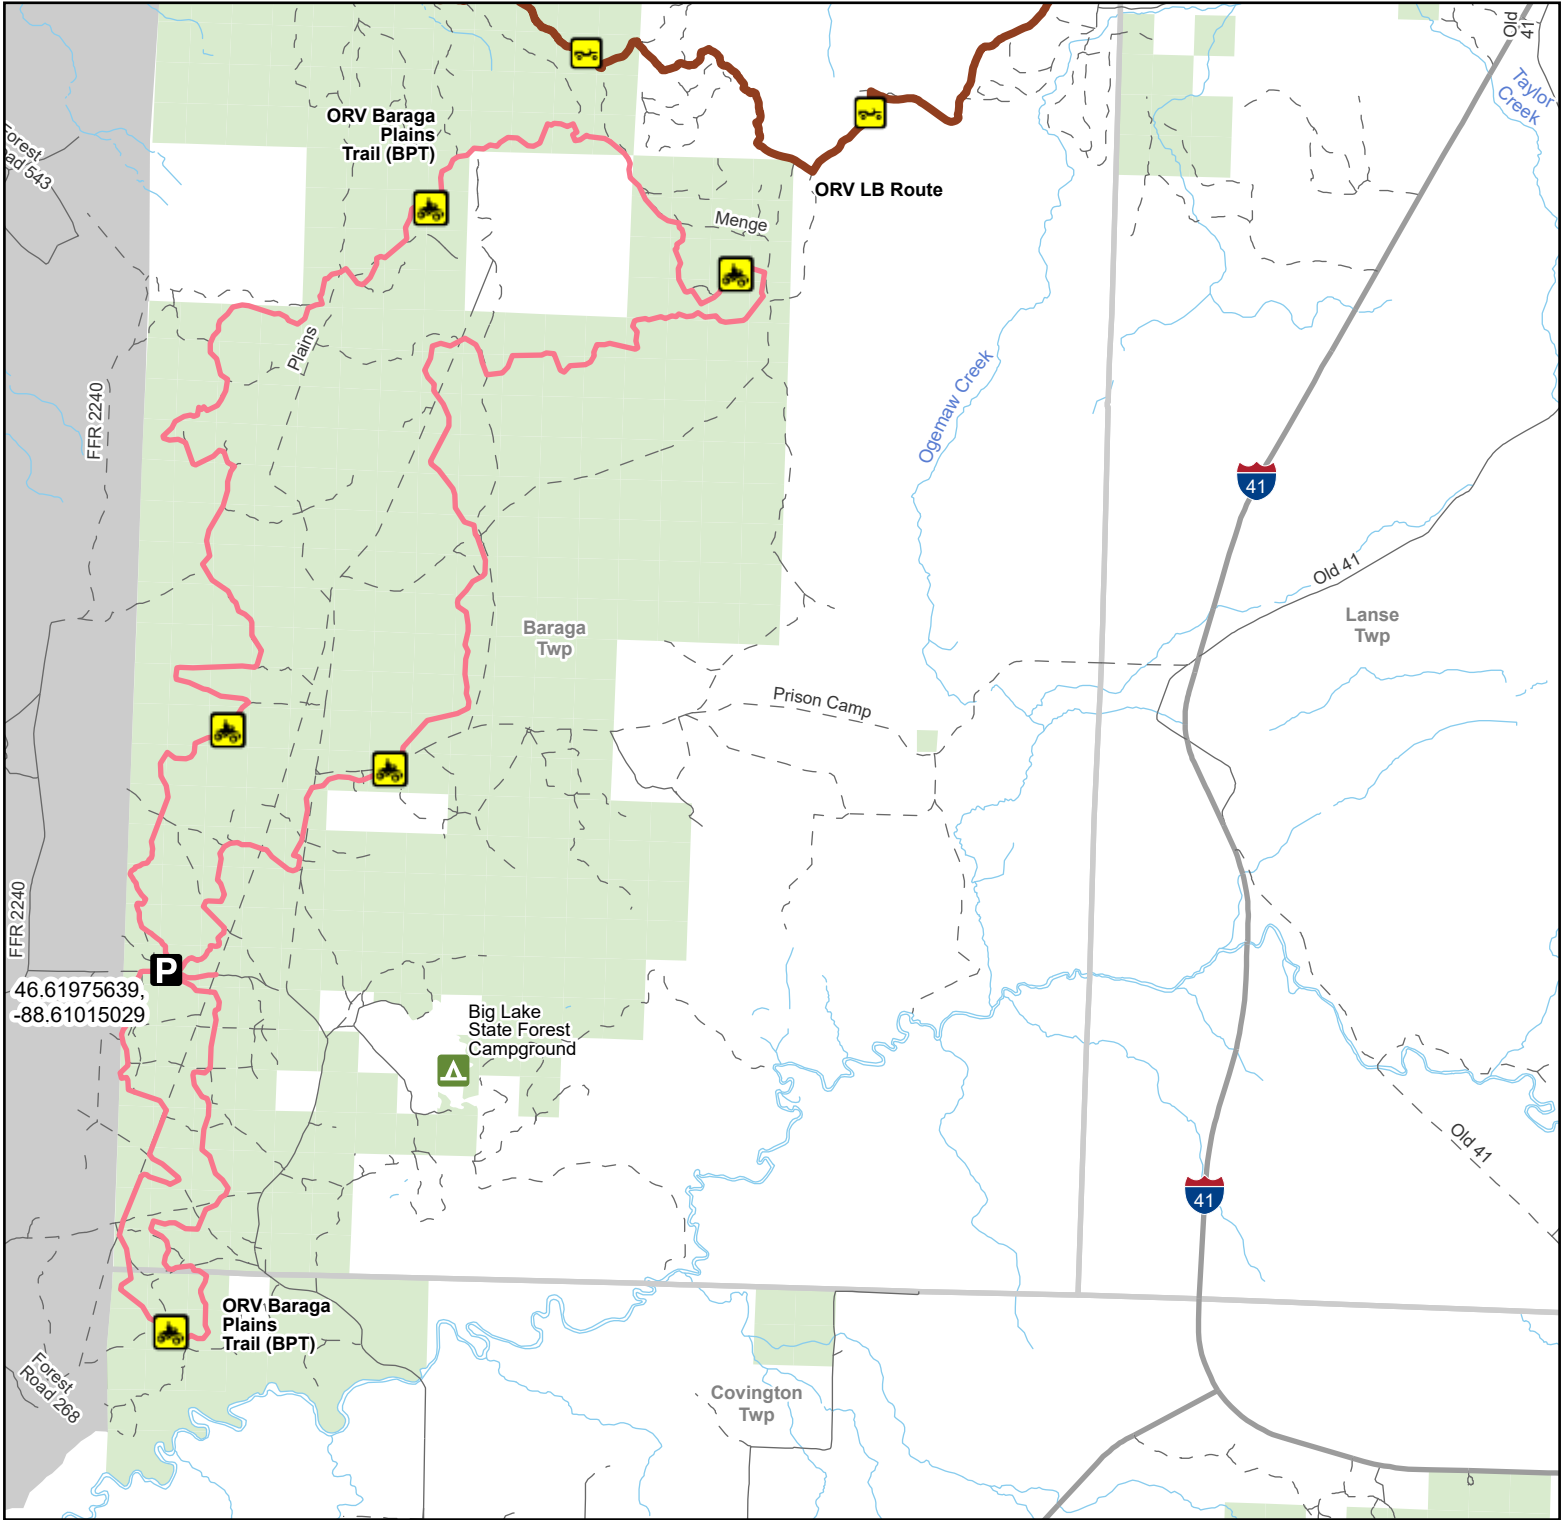

# ORV Baraga Plains Trail (BPT)

Baraga County, Michigan

Description: 28 Miles

Advisory: Trails and Routes have two-way traffic.  
Disclaimer: Trails shown on this map are an approximate representation of the trail system at the time of publication and may not reflect current ground conditions. Stay on signed trails only!

- Parking Lot
- State forest campground
- ORV Route
- ORV Trail

ATV Trail (50 Inch) ORVs 50 inches in width or less including off-road motorcycles. ORV license and trail permit required.

ORV Route (72 Inch) ORVs of all sizes including off-road motorcycles. ORV license and trail permit required unless licensed by the Secretary of State.

- Highway
- Paved Road
- Gravel or Dirt Road
- DNR-managed land
- Federally-managed land
- Civil Township
- County

Updated: 04/06/2026  
If you need assistance with this map, please email [DNR-Trails@michigan.gov](mailto:DNR-Trails@michigan.gov).