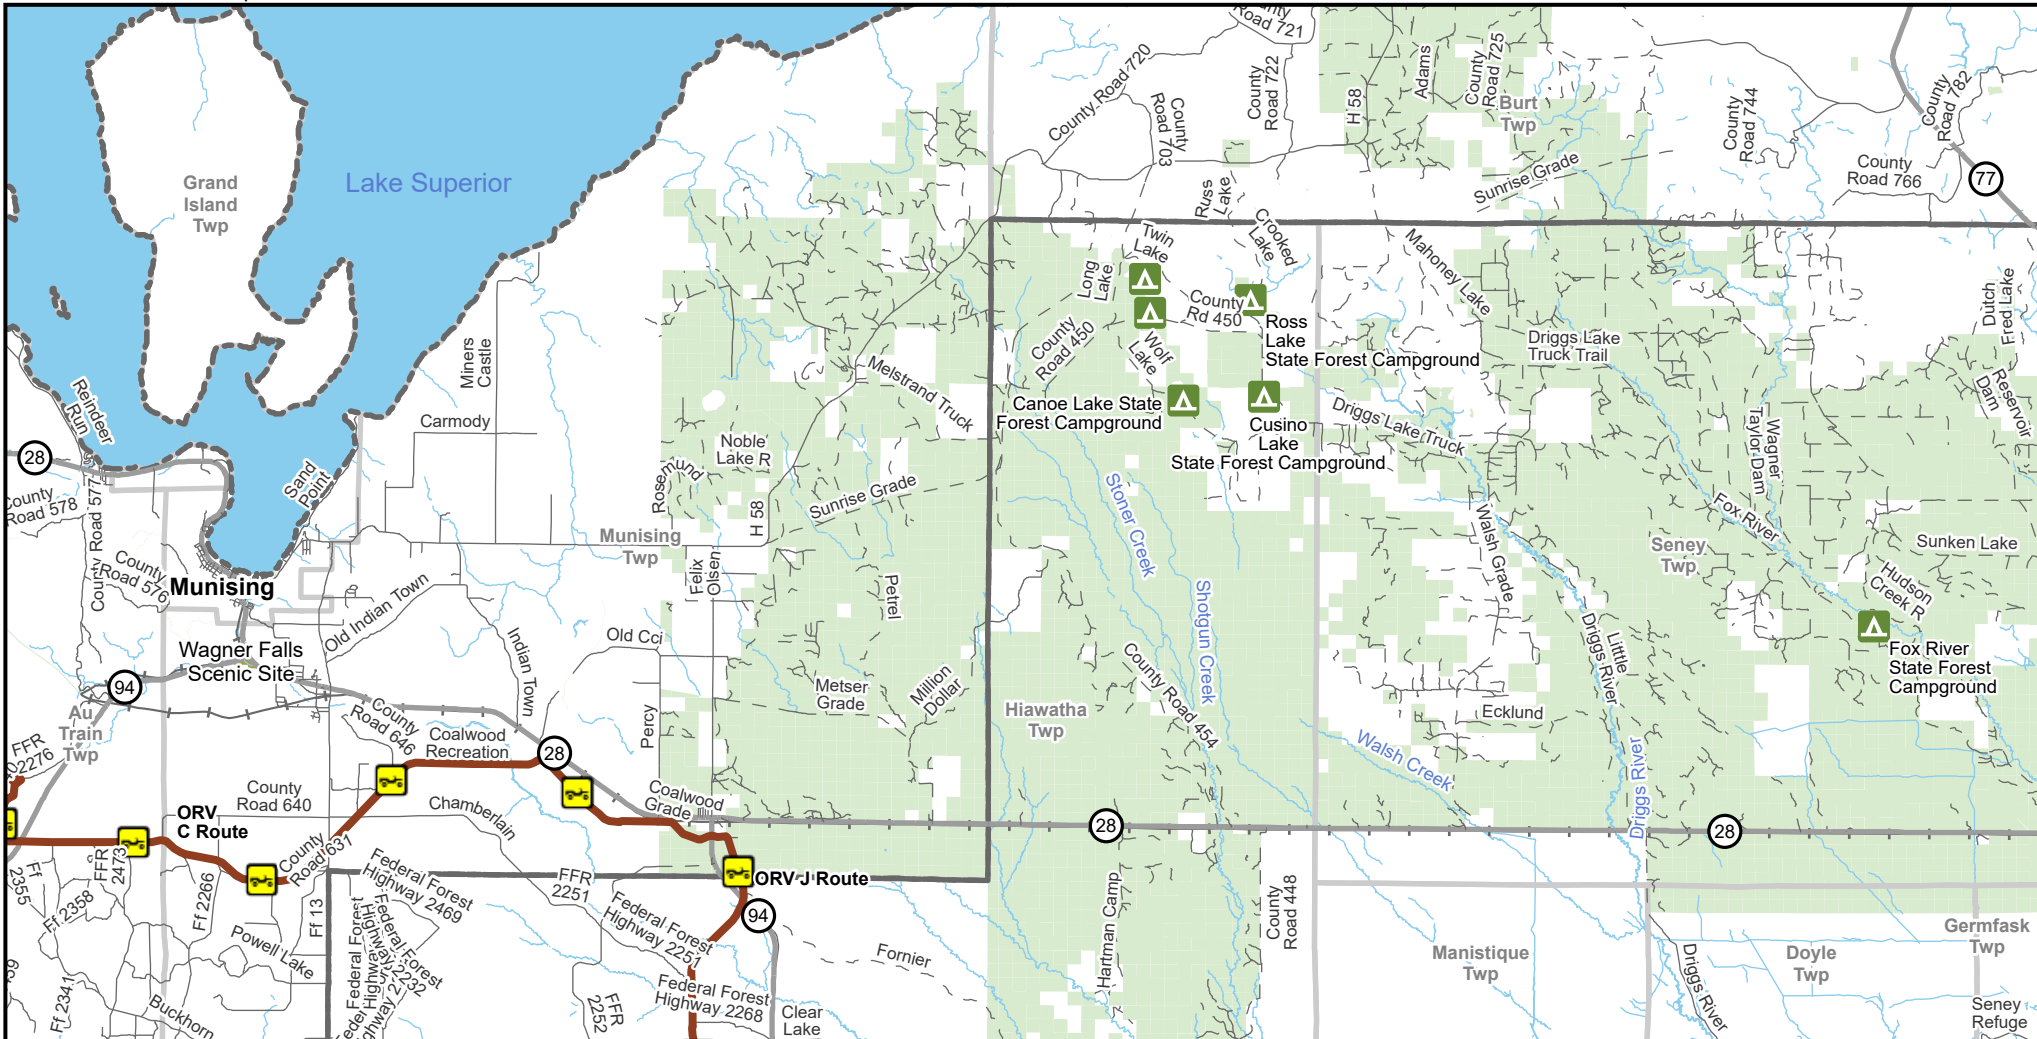

# ORV C Route -- Shingleton, Munising Township

Alger & Schoolcraft Counties, Michigan

C Route Map Index: 05 of 1-08c

Description: 46 Miles, Shingleton - Chocolay Twp

Advisory: Trails and Routes have two-way traffic.  
Disclaimer: Trails shown on this map are an approximate representation of the trail system at the time of publication and may not reflect current ground conditions. Stay on signed trails only!

- State forest campground
- ORV Route
- ORV Route (72 Inch) ORVs of all sizes including off-road motorcycles. ORV license and trail permit required unless licensed by the Secretary of State.
- Highway
- Paved Road
- Gravel or Dirt Road
- Railroad
- Michigan State Park
- DNR-managed land
- County