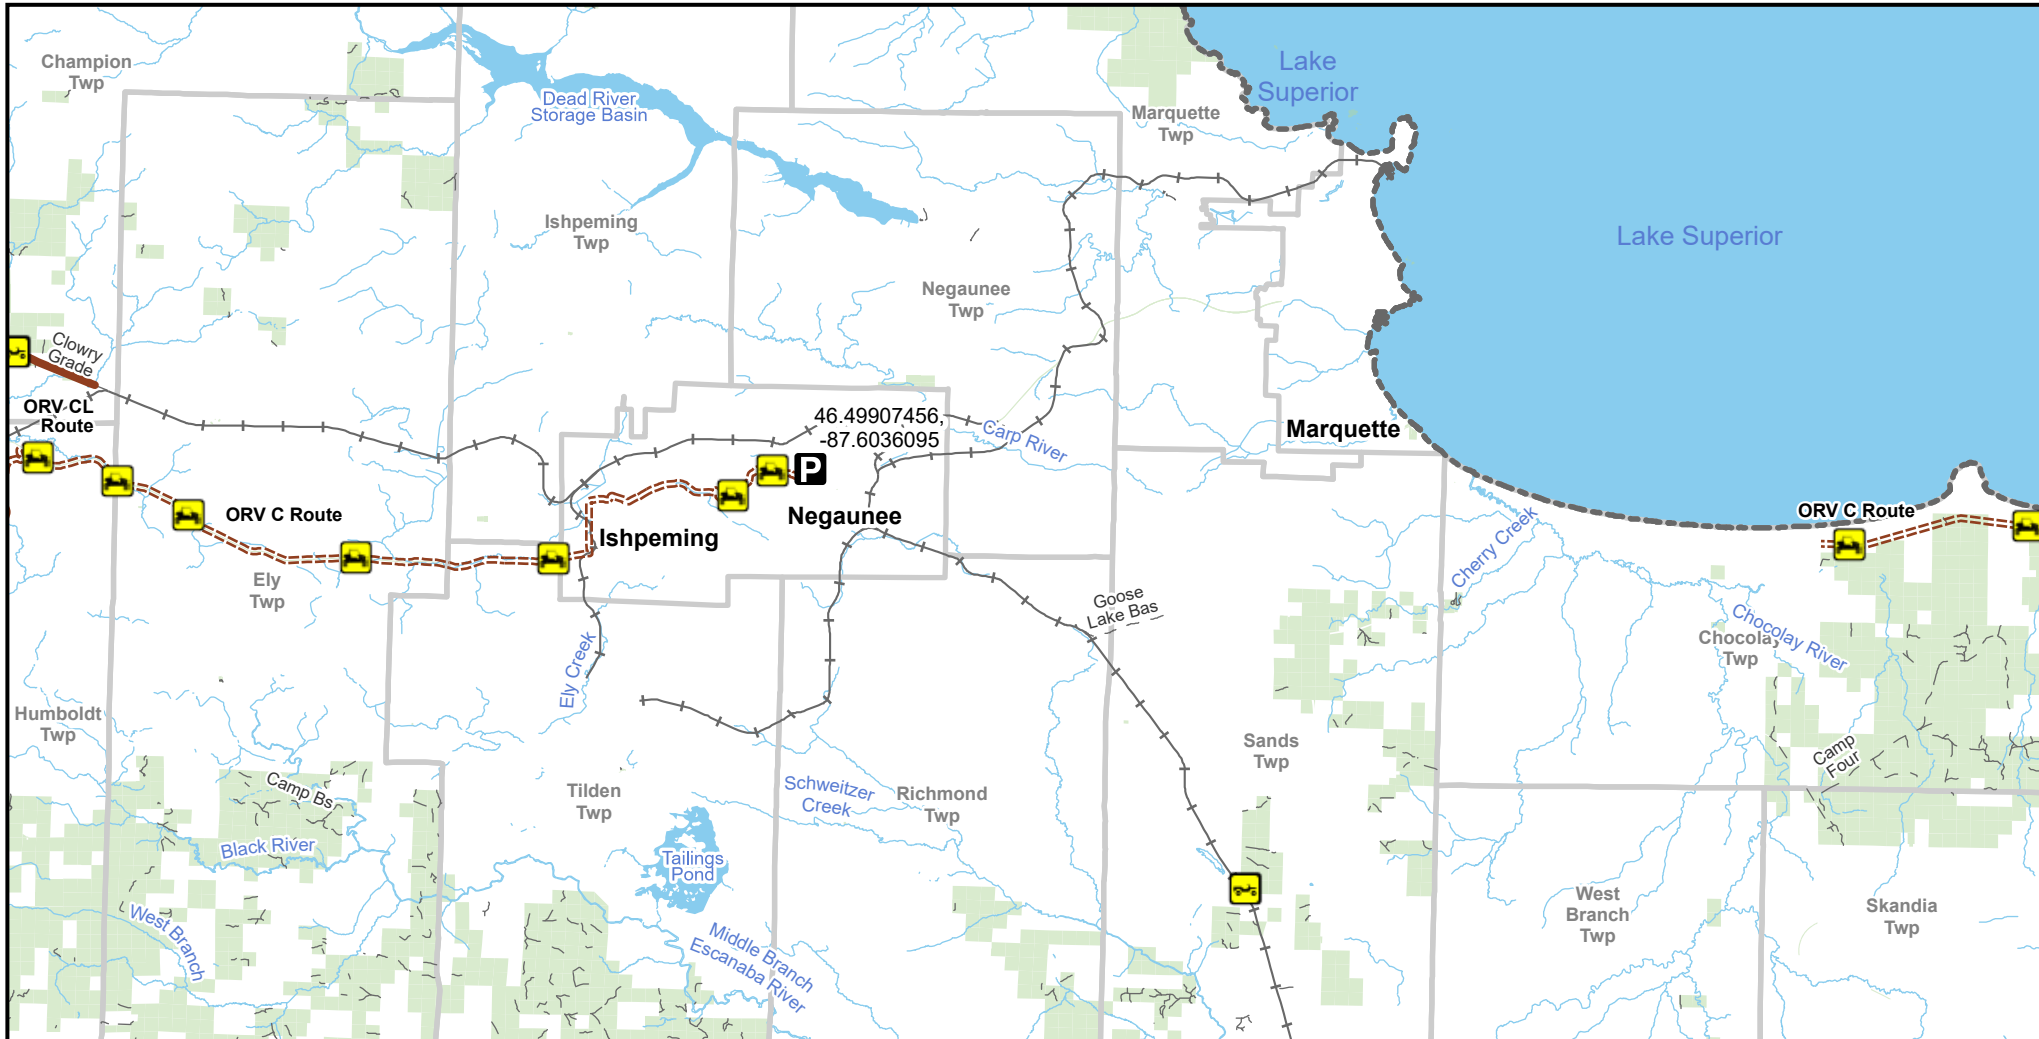

ORV C Route -- Champion, Ishpeming, Negaunee, Marquette, Chocolay Township

Marquette County, Michigan

C Route Map Index: 07 of 1-08c

Advisory: Trails and Routes have two-way traffic.
Disclaimer: Trails shown on this map are an approximate representation of the trail system at the time of publication and may not reflect current ground conditions. Stay on signed trails only!

- Parking Lot
- ORV Route
- 65" Restricted ORV Route

ORV Route (72 Inch) ORVs of all sizes including off-road motorcycles. ORV license and trail permit required unless licensed by the Secretary of State.

- ORV Route - ORV's Less than 65" in width including off-road motorcycles only. ORV license and trail permit required.
- Paved Road
- Gravel or Dirt Road

- Railroad
- DNR-managed land
- Lakes And Rivers
- County
- County boundary