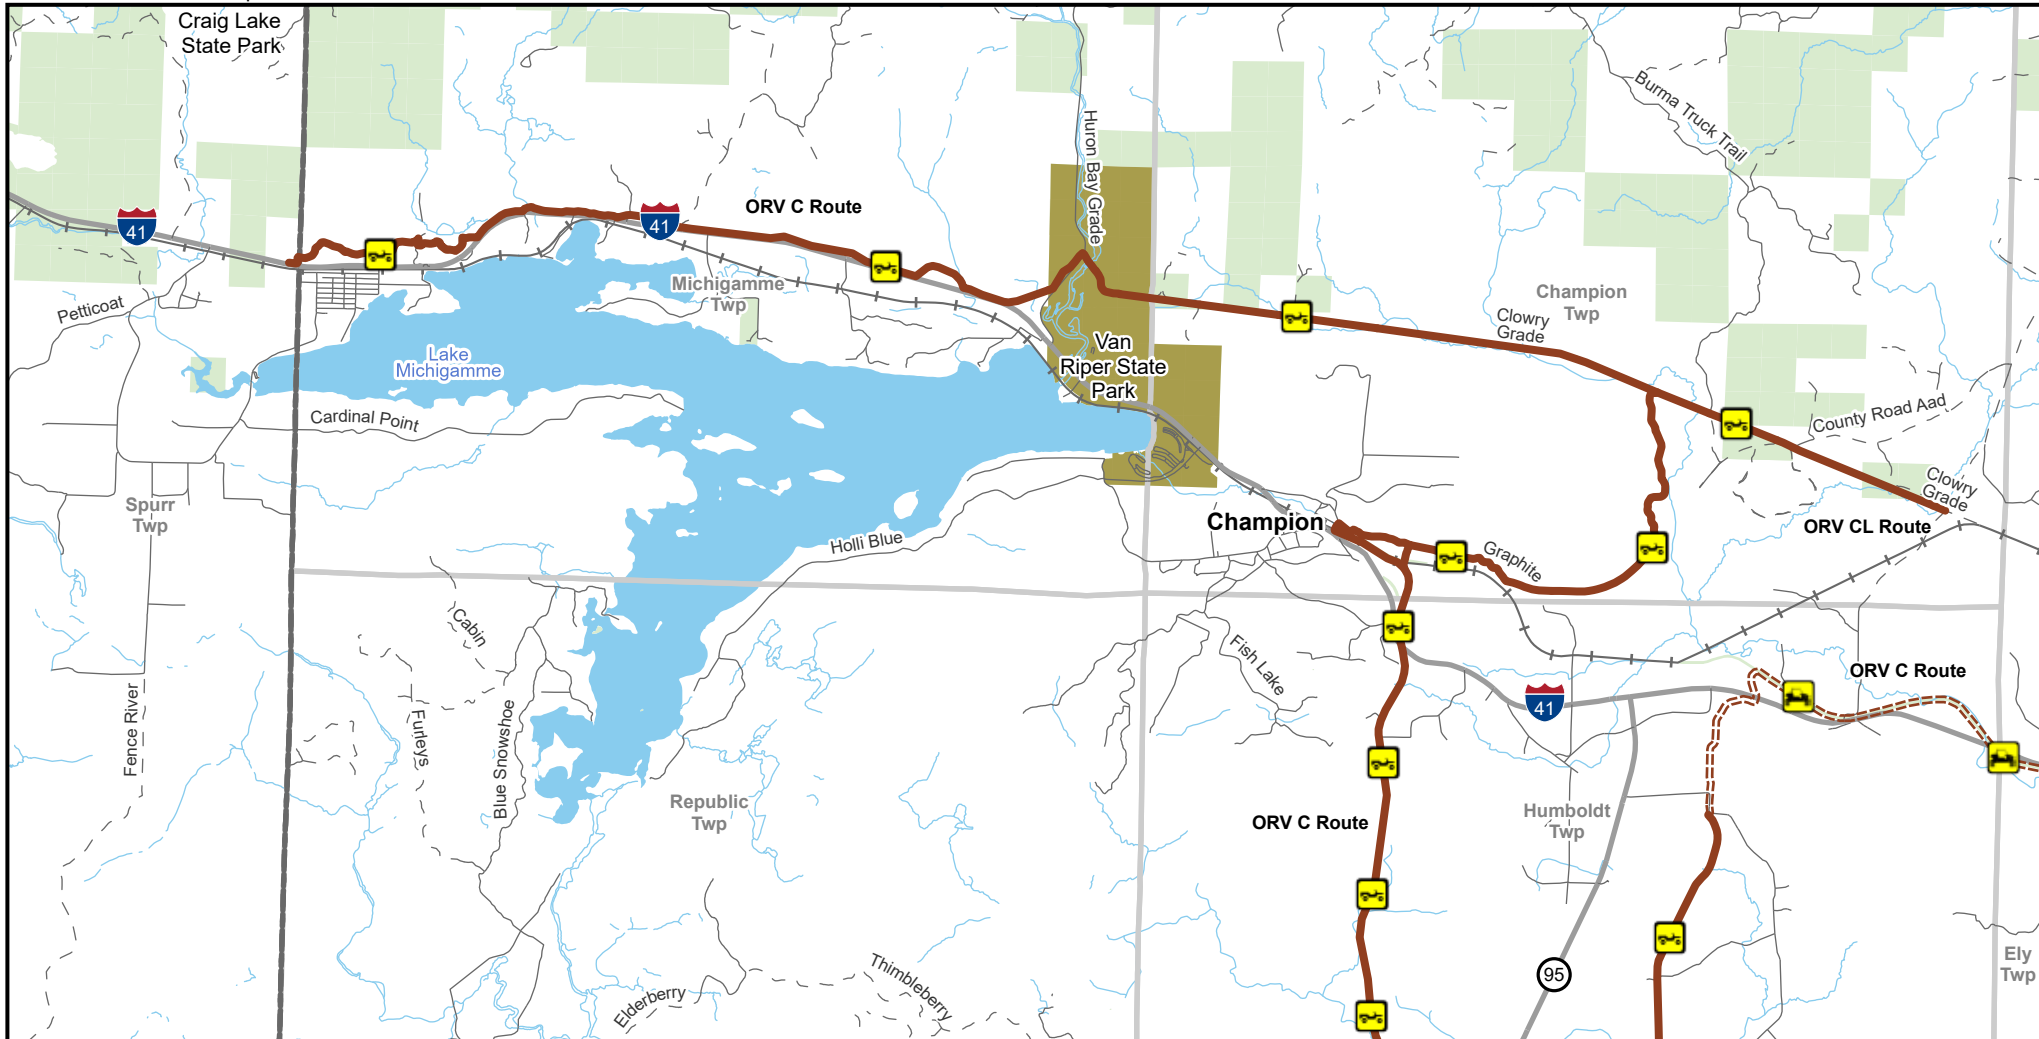

# ORV C Route -- Humboldt, Champion, Michigamme Townships

Marquette County, Michigan

C Route Map Index: 08a of 1-08c

Description: 46.3 Miles, Negaunee - Michigamme Twp

Advisory: Trails and Routes have two-way traffic.  
Disclaimer: Trails shown on this map are an approximate representation of the trail system at the time of publication and may not reflect current ground conditions. Stay on signed trails only!

- ORV Route
- 65" Restricted ORV Route
- ORV Route (72 Inch) ORVs of all sizes including off-road motorcycles. ORV license and trail permit required unless licensed by the Secretary of State.
- ORV Route (65 Inch) Restricted ORV Route - ORV's Less than 65" in width including off-road motorcycles only. ORV license and trail permit required.
- Highway
- Paved Road
- Gravel or Dirt Road
- Railroad
- Michigan State Park
- DNR-managed land
- Lakes And Rivers

County