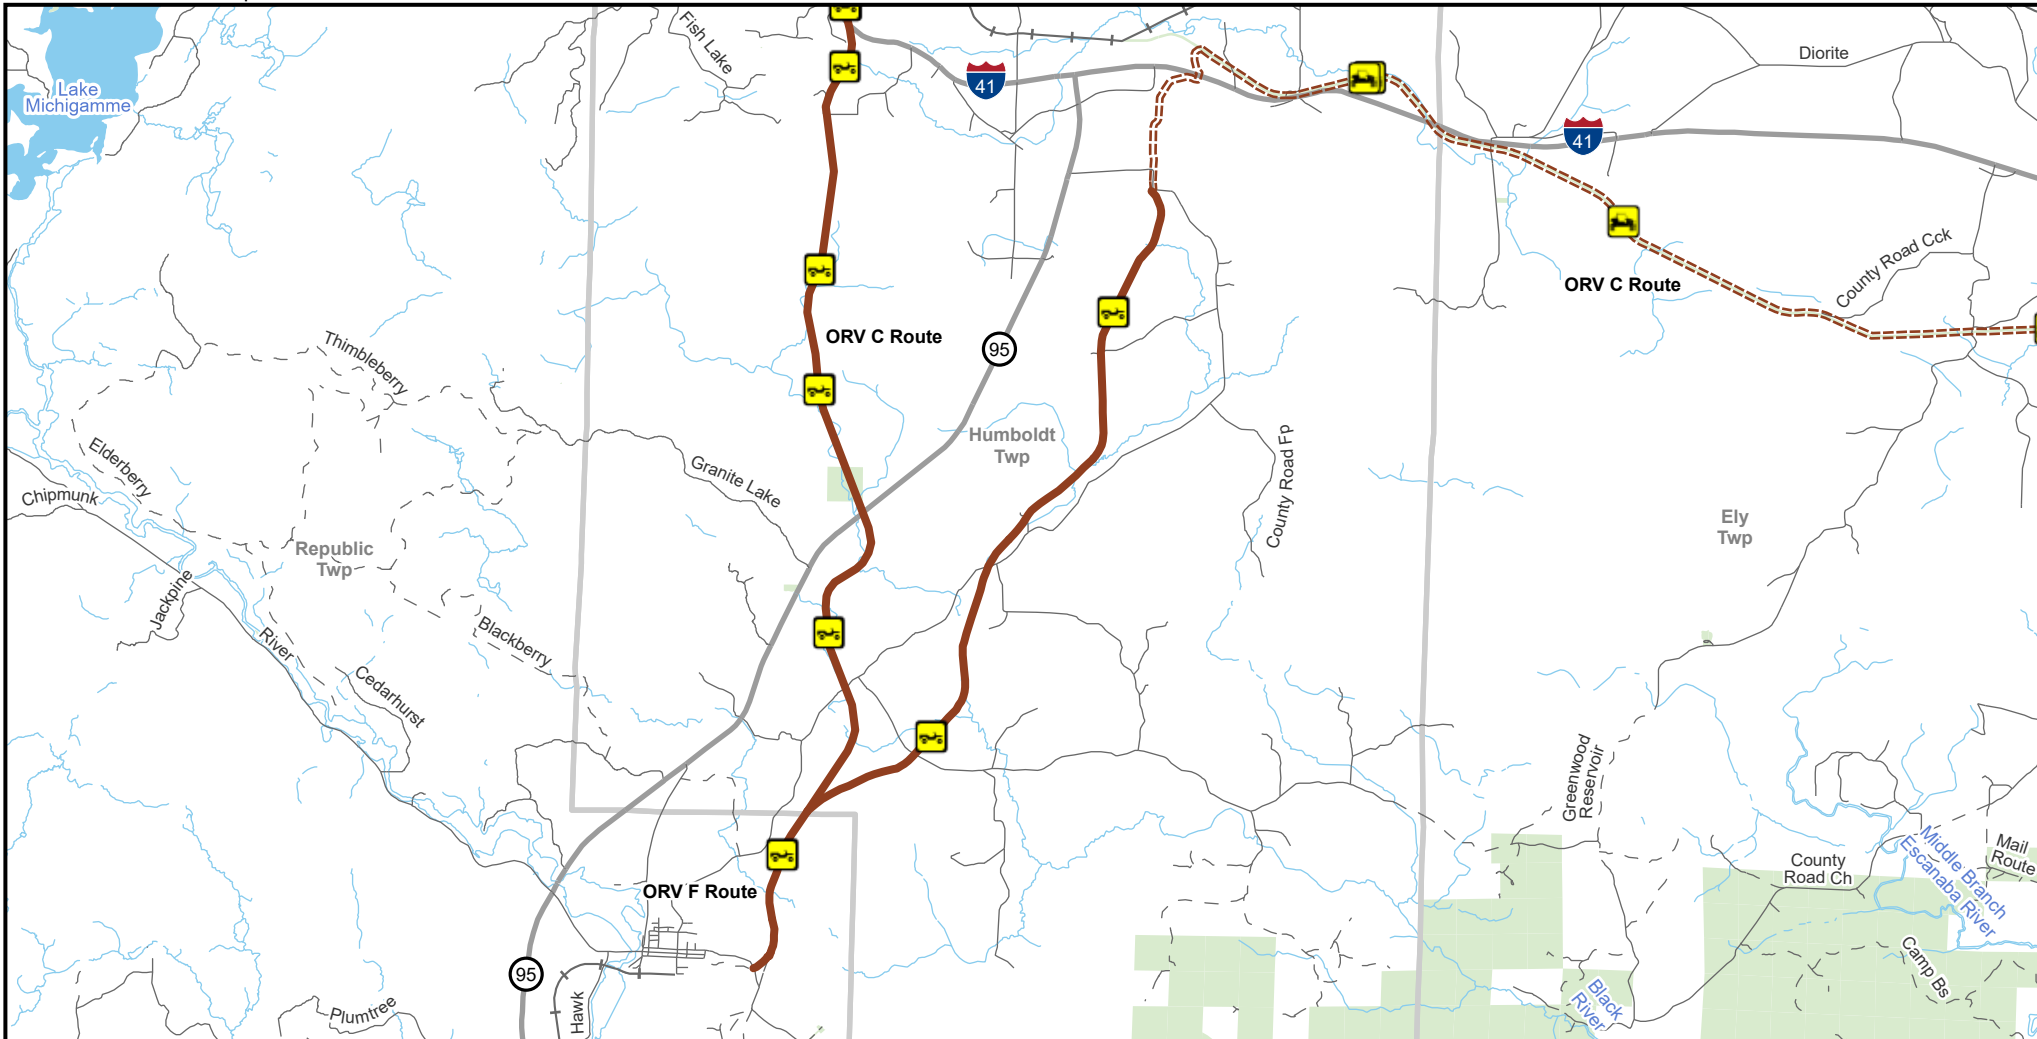

# ORV C Route -- Ely, Republic, Humboldt Townships

Marquette County, Michigan

C Route Map Index: 08b of 1-08c

Description: 46.3 Miles, Negaunee - Michigamme Twp

Advisory: Trails and Routes have two-way traffic.  
Disclaimer: Trails shown on this map are an approximate representation of the trail system at the time of publication and may not reflect current ground conditions. Stay on signed trails only!

ORV Route

65" Restricted ORV Route

ORV Route (72 Inch) ORVs of all sizes including off-road motorcycles. ORV license and trail permit required unless licensed by the Secretary of State.

ORV Route (65 Inch) Restricted ORV Route - ORVs Less than 65" in width including off-road motorcycles only. ORV license and trail permit required.

Highway

Paved Road

- - - Gravel or Dirt Road

+ + + Railroad

Green DNR-managed land

Blue Lakes And Rivers

Dashed County

Updated: 04/01/2026