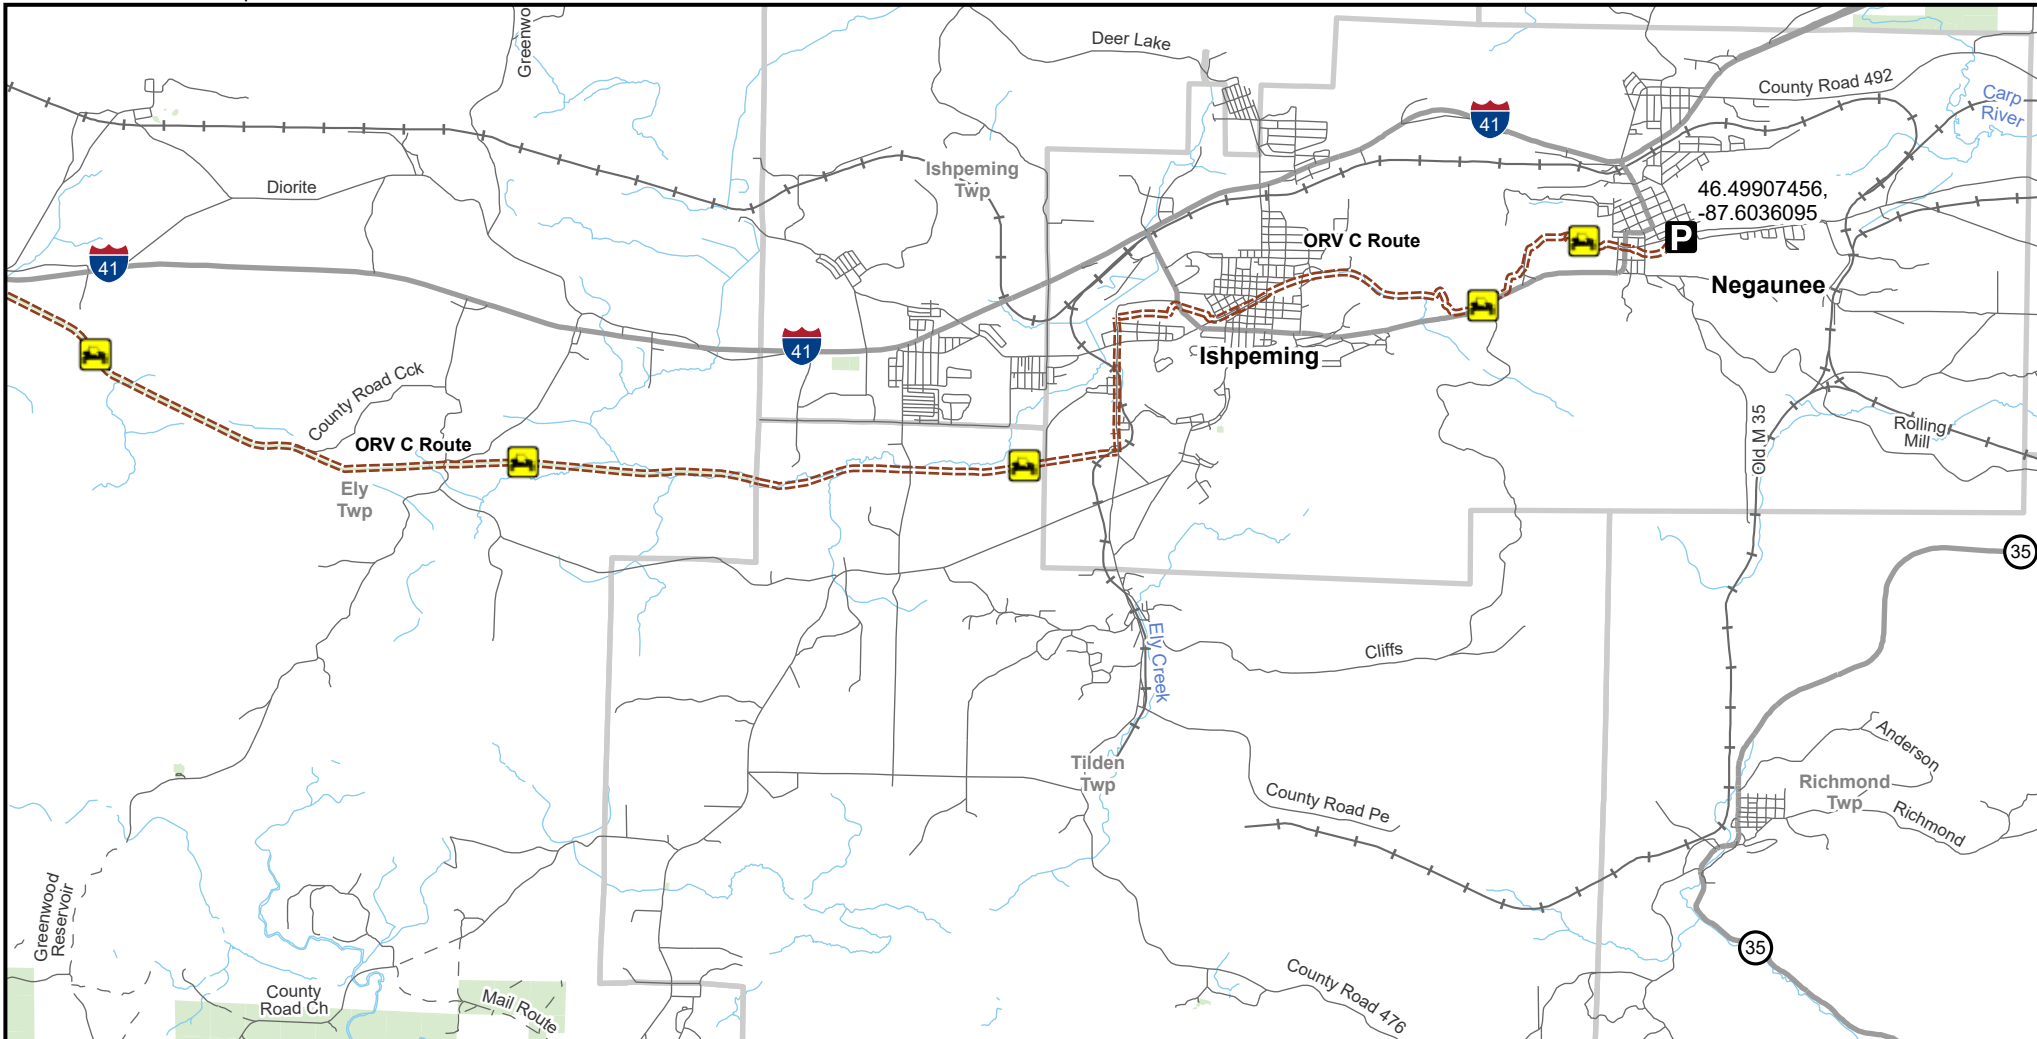

ORV C Route -- Negaunee, Ishpeming, Tilden & Ely Townships

Marquette County, Michigan

C Route Map Index: 08c of 1-08c

Description: 46.3 Miles, Negaunee - Michigamme Twp

Advisory: Trails and Routes have two-way traffic.
Disclaimer: Trails shown on this map are an approximate representation of the trail system at the time of publication and may not reflect current ground conditions. Stay on signed trails only!

- Parking Lot
- 65" Restricted ORV Route
- ORV Route (65 Inch) Restricted ORV Route - ORV's Less than 65" in width including off-road motorcycles only. ORV license and trail permit required.
- Gravel or Dirt Road
- Railroad
- DNR-managed land
- Highway
- Paved Road
- County