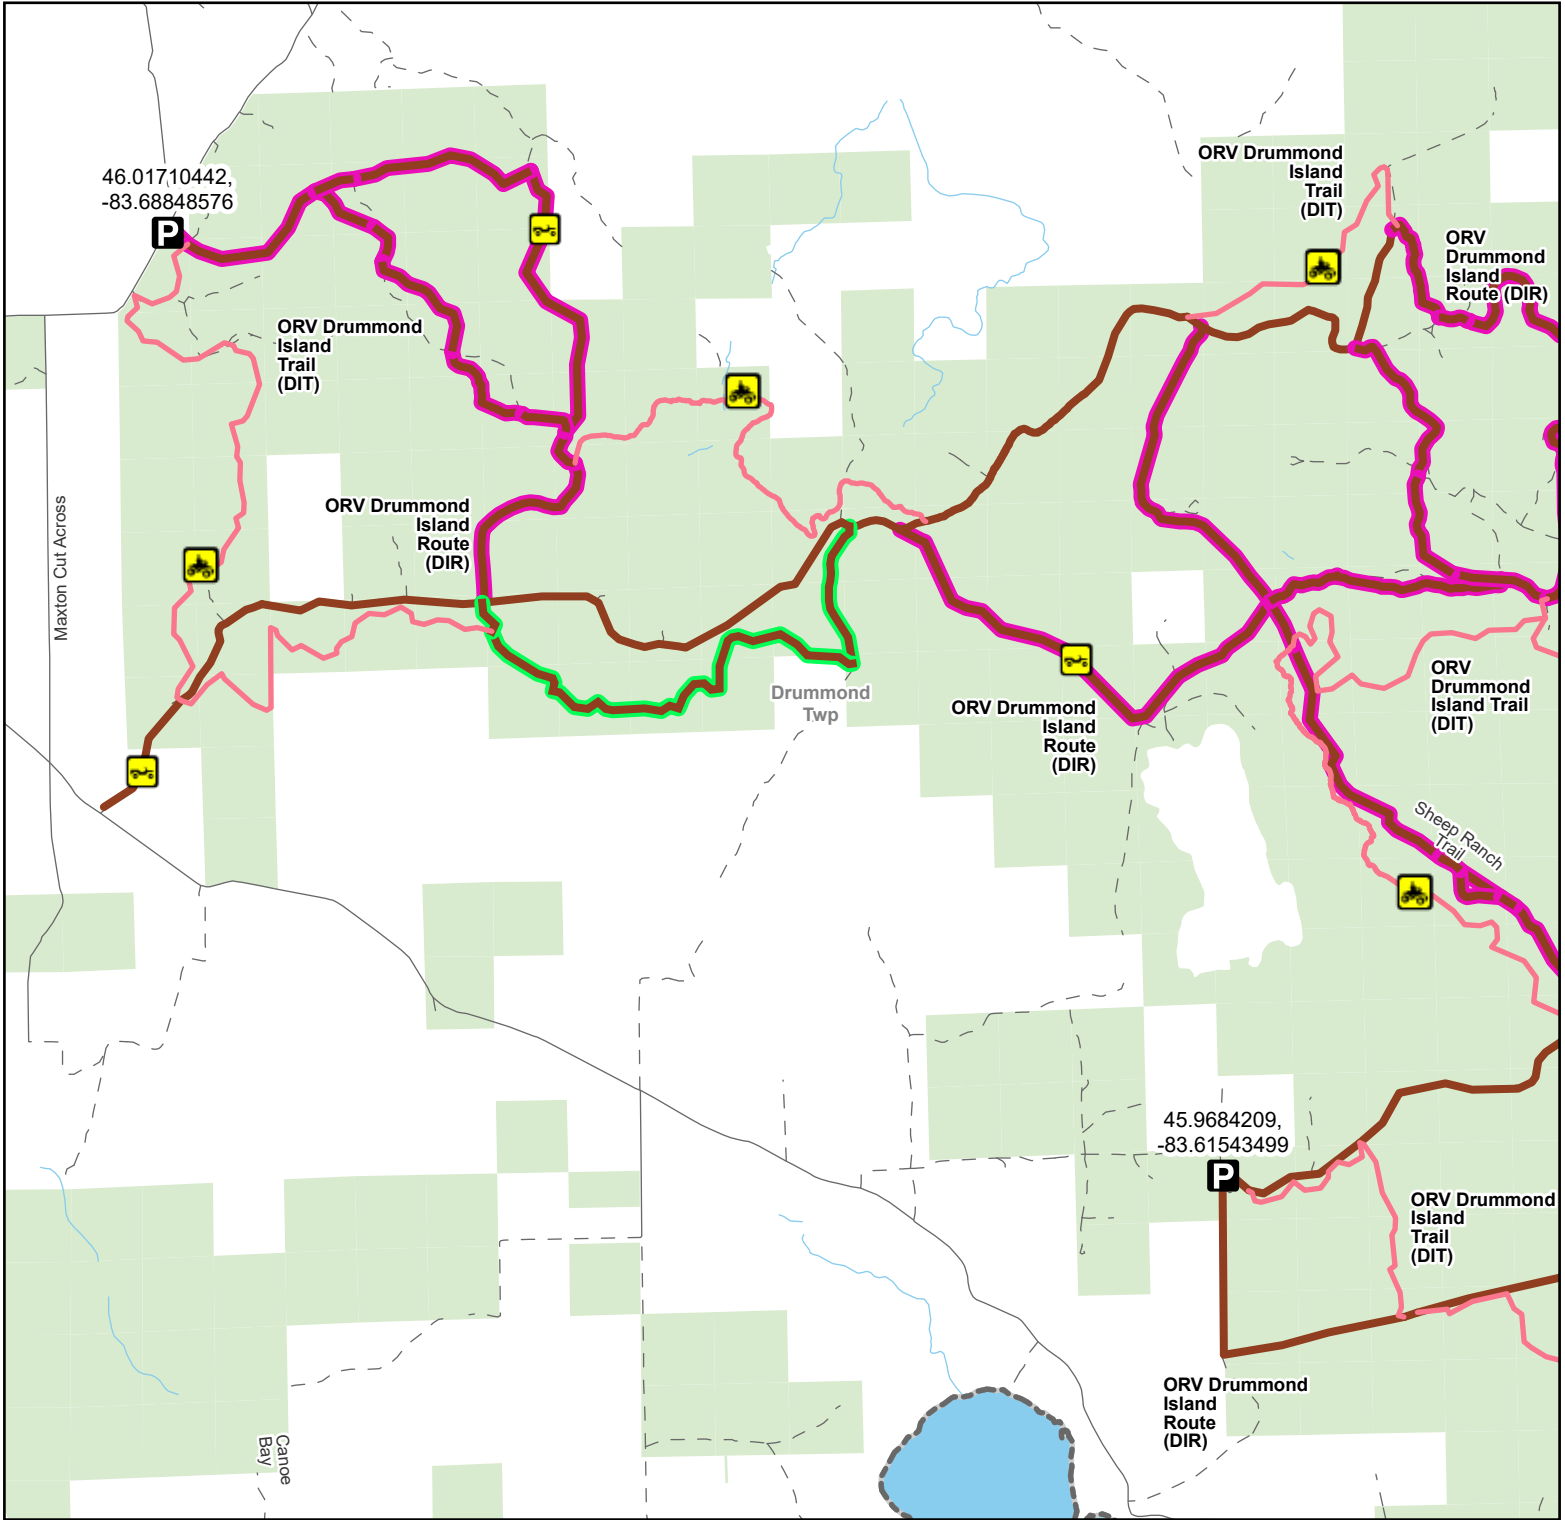

# ORV Drummond Island Route (DIR) & ORV Drummond Island Trail (DIT) West

Chippewa County, Michigan

Description: Route 47 Trail 35

Advisory: Trails and Routes have two-way traffic. Disclaimer: Trails shown on this map are an approximate representation of the trail system at the time of publication and may not reflect current ground conditions. Stay on signed trails only!

- Parking Lot
- ORV Route
- ORV Trail
- ATV Trail (50 Inch) ORVs 50 inches in width or less including off-road motorcycles. ORV license and trail permit required.

- ORV Route (72 Inch) ORVs of all sizes including off-road motorcycles. ORV license and trail permit required unless licensed by the Secretary of State.
- ORV Route (72 Inch) 4x4 And High Clearance Required
- ORV Route (72 Inch) High Clearance Required

- Highway
- Paved Road
- Gravel or Dirt Road
- DNR-managed land
- Civil Township
- County