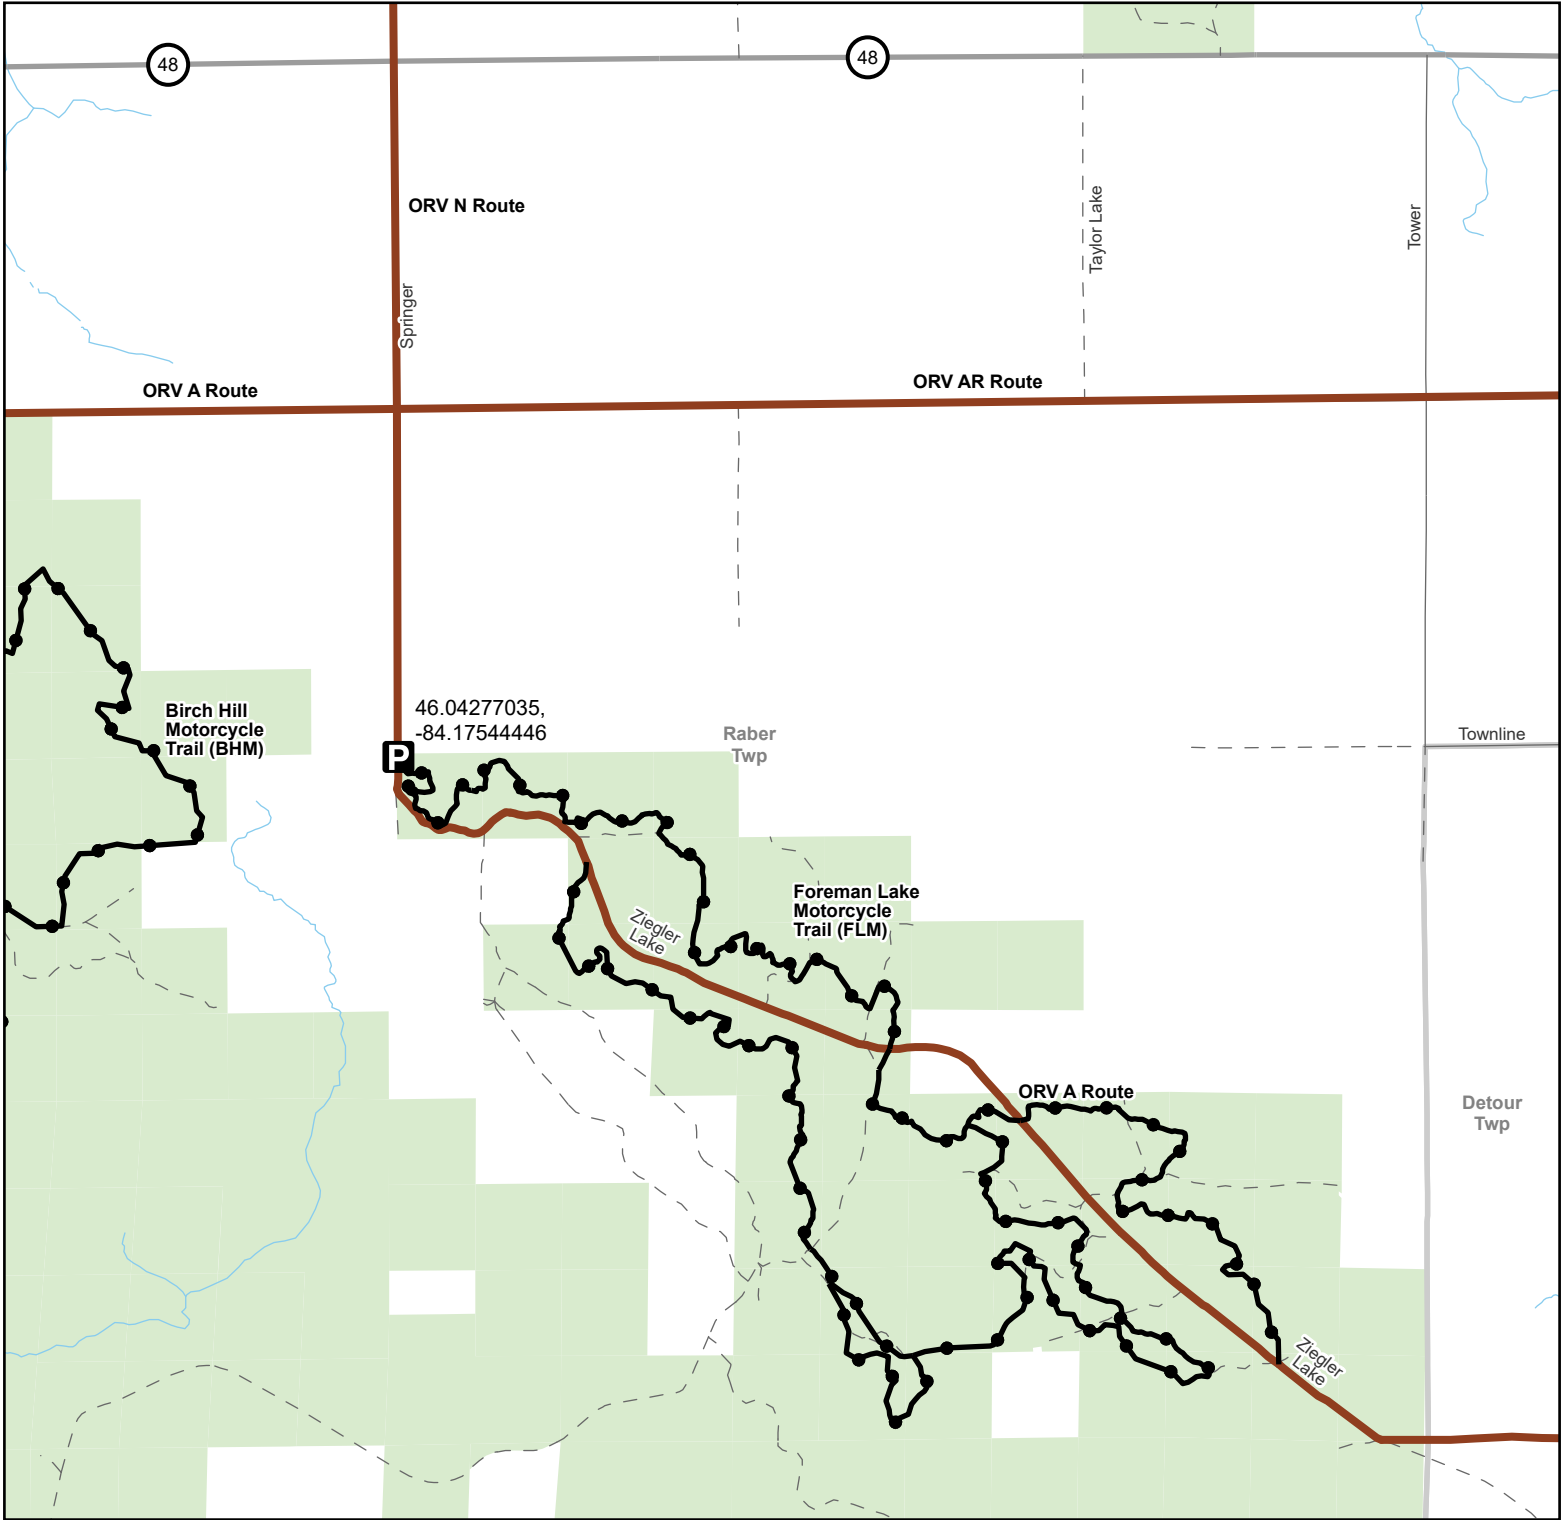

Foreman Lake Motorcycle Trail (FLM)

Chippewa County, Michigan

Advisory: Trails and Routes have two-way traffic.
Disclaimer: Trails shown on this map are an approximate representation of the trail system at the time of publication and may not reflect current ground conditions. Stay on signed trails only!

- P** Parking Lot
- DNR Motorcycle Trails 24 Inch Maximum Width

- ORV Route (72 Inch) ORVs of all sizes including off-road motorcycles. ORV license and trail permit required unless licensed by the Secretary of State.
- Highway

- Paved Road
- Gravel or Dirt Road
- DNR-managed land
- Civil Township
- County

Description: 12 Miles

Updated: 04/15/2026
If you need assistance with this map, please email DNR-Trails@michigan.gov.