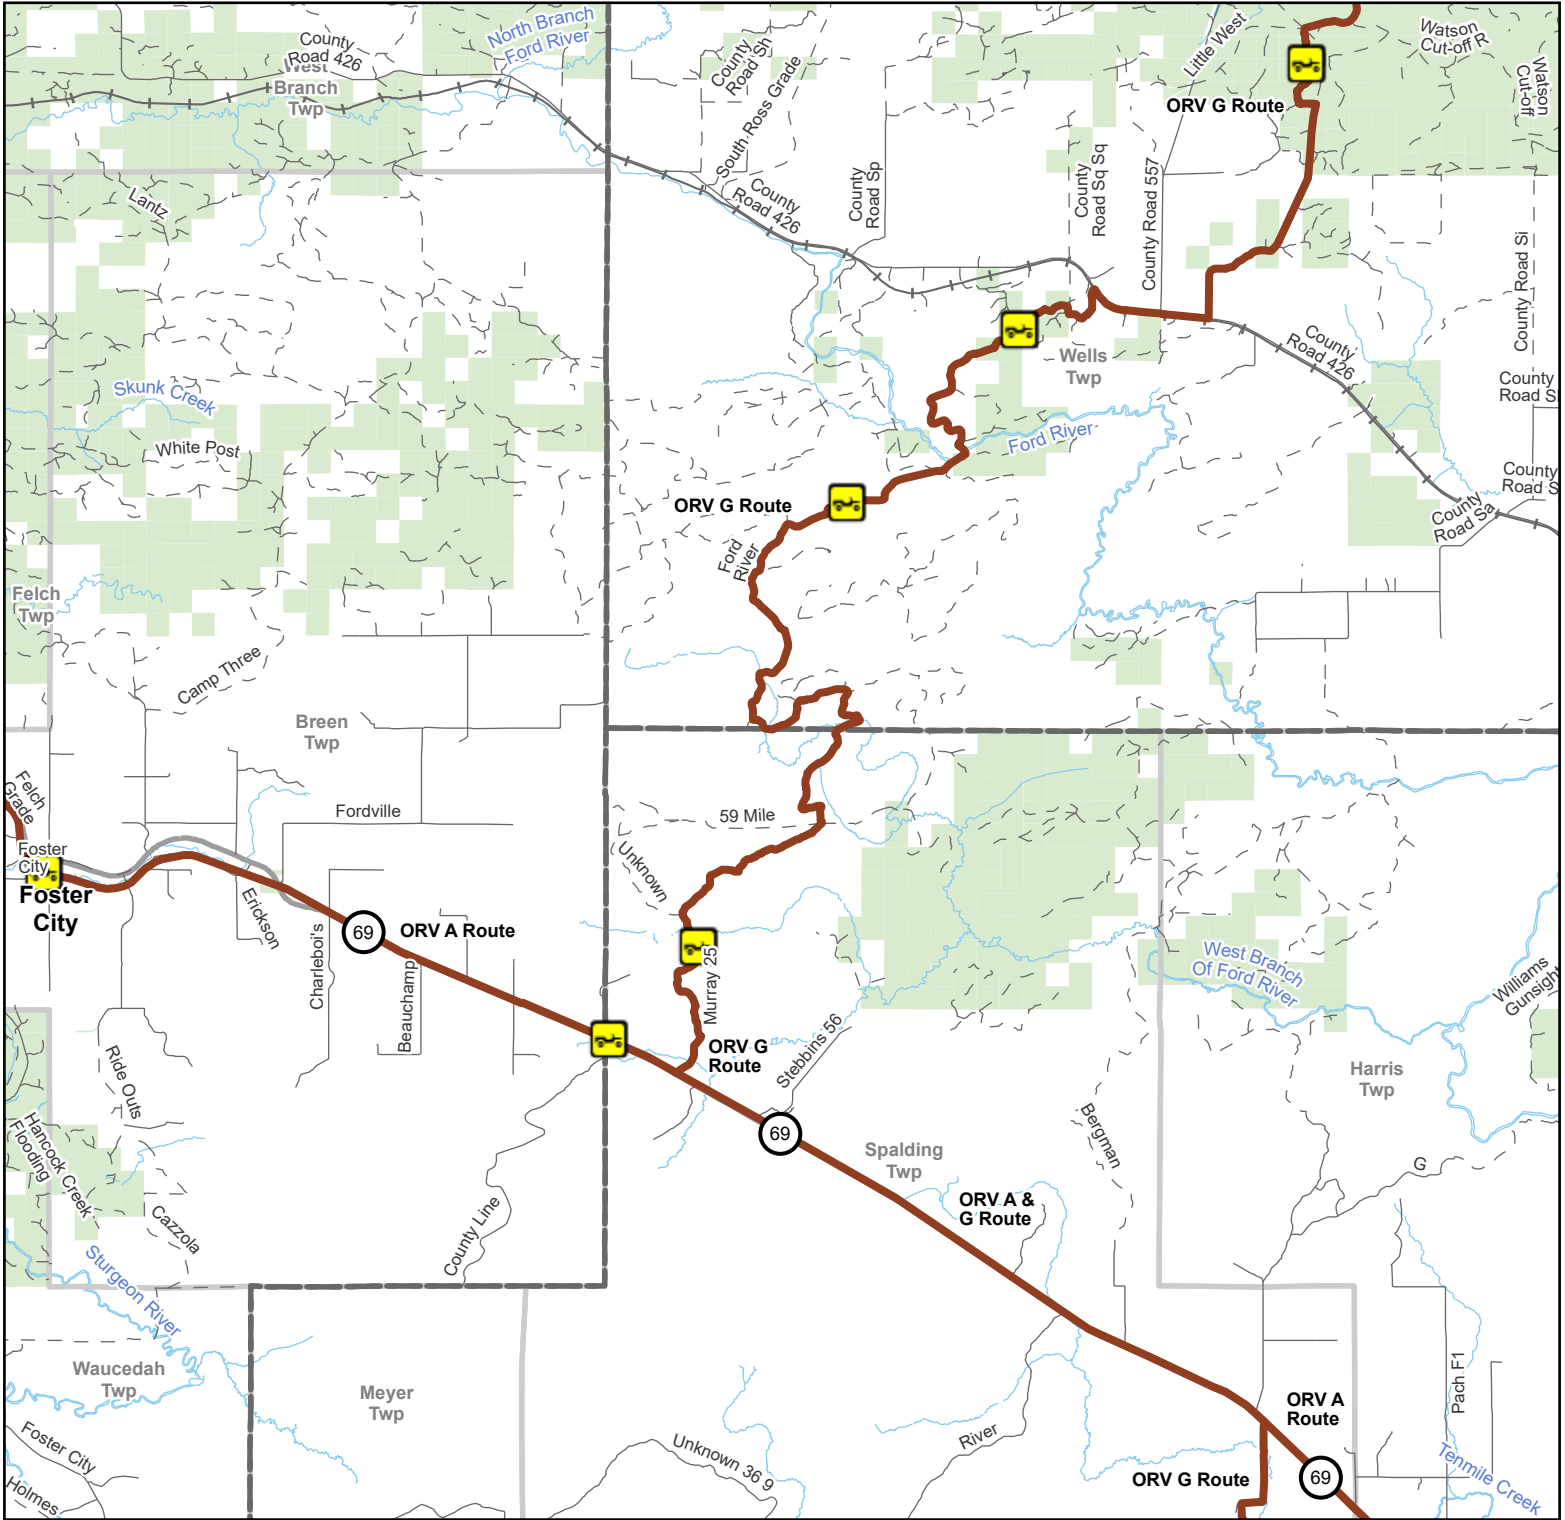

ORV G Route Central

Arnold, Helps, La Branche, Marquette & Menominee Counties, Michigan

Advisory: Trails and Routes have two-way traffic. Disclaimer: Trails shown on this map are an approximate representation of the trail system at the time of publication and may not reflect current ground conditions. Stay on signed trails only!

- ORV Route
- ORV Route (72 Inch) ORVs of all sizes including off-road motorcycles. ORV license and trail permit required unless licensed by the Secretary of State.
- Highway
- Paved Road
- Gravel or Dirt Road
- Railroad
- DNR-managed land
- Civil Township
- County

Description: 65 Miles

Updated: 04/16/2026

If you need assistance with this map, please email DNR-Trails@michigan.gov.