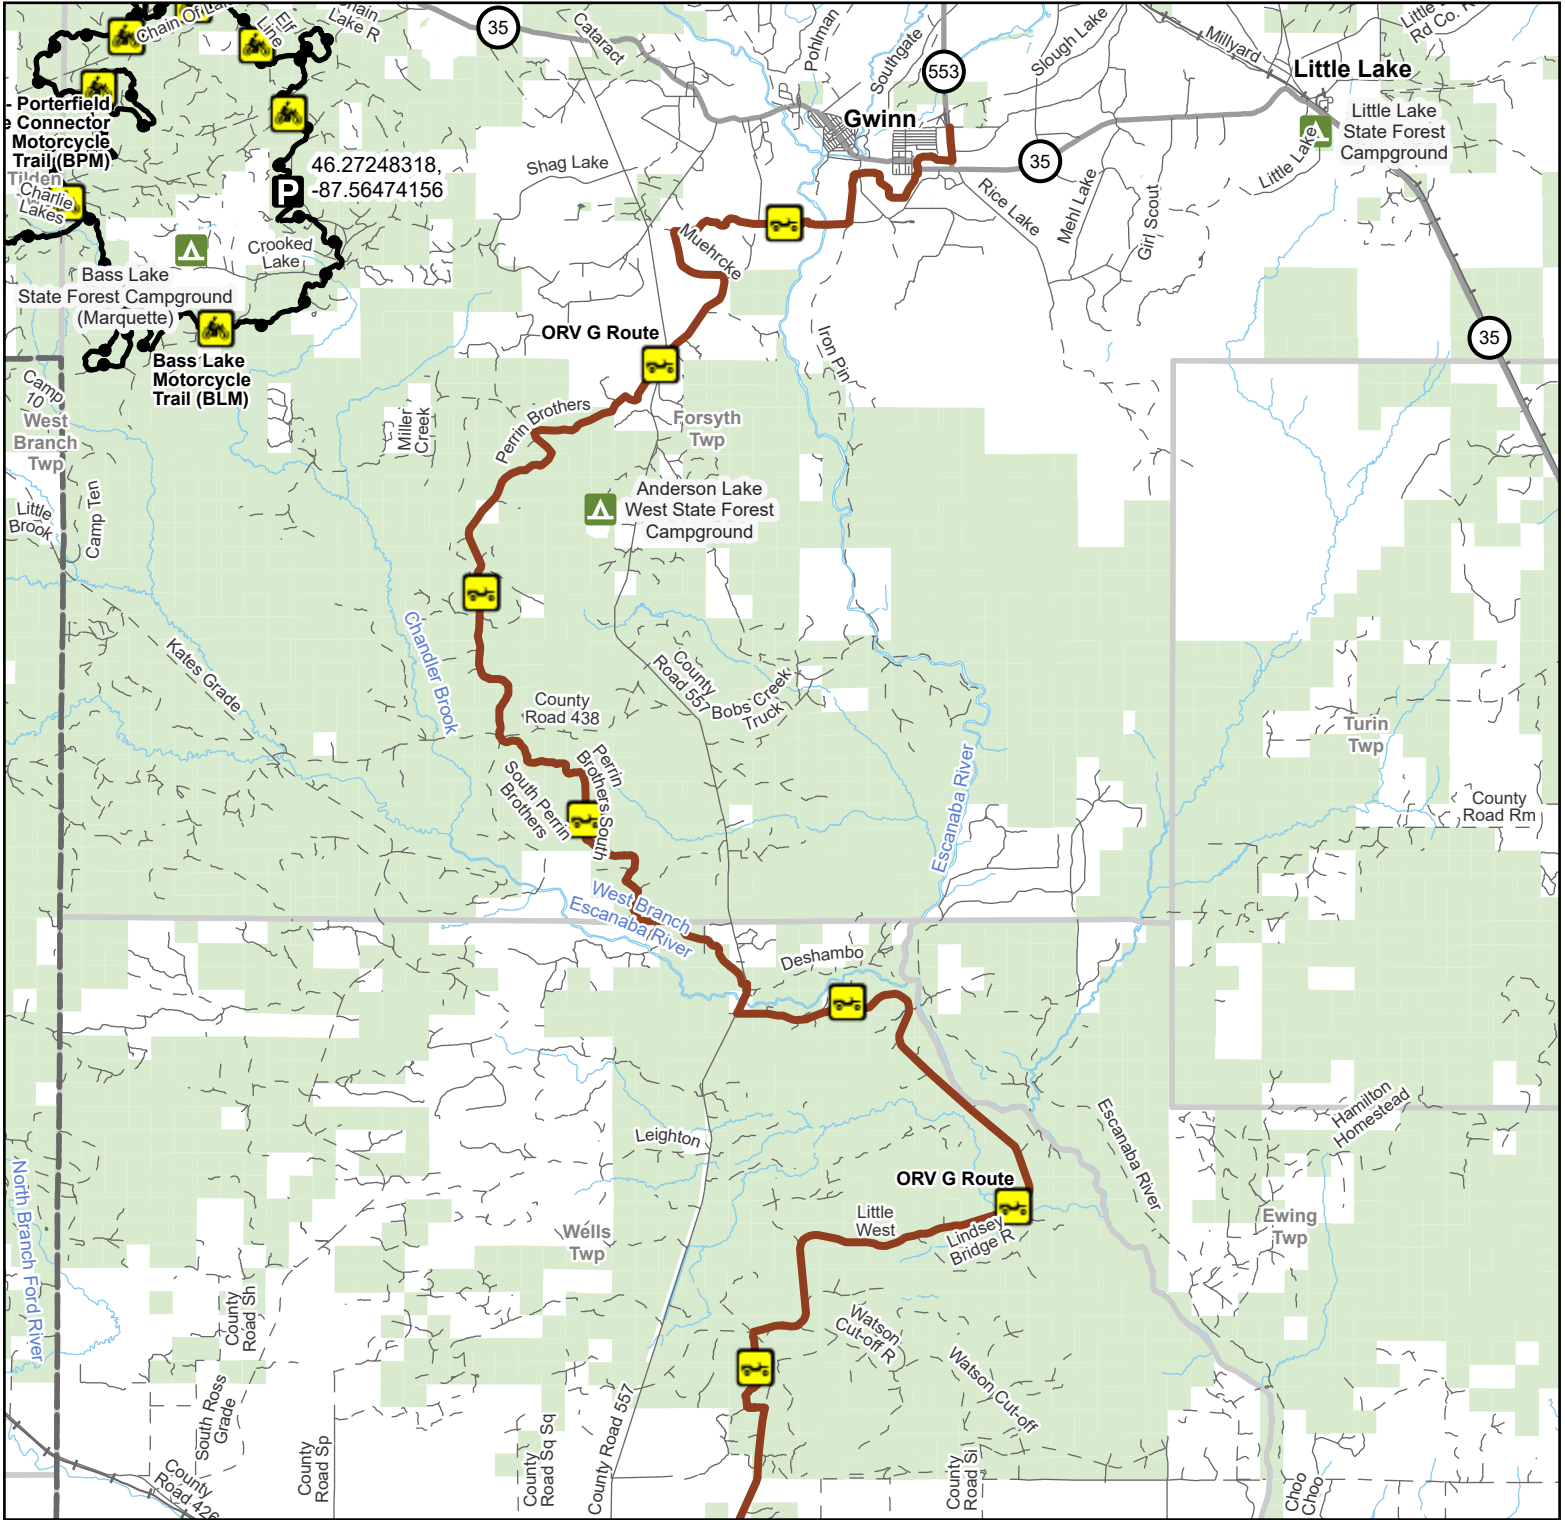

ORV G Route North

Gwinn, Wells Township, Marquette County, Michigan

Advisory: Trails and Routes have two-way traffic.
Disclaimer: Trails shown on this map are an approximate representation of the trail system at the time of publication and may not reflect current ground conditions. Stay on signed trails only!

- Parking Lot
- State Forest Campground
- Motorcycle
- ORV Route
- DNR Motorcycle Trails 24 Inch Maximum Width

- ORV Route (72 Inch) ORVs of all sizes including off-road motorcycles. ORV license and trail permit required unless licensed by the Secretary of State.
- Highway
- Paved Road
- Gravel or Dirt Road

- Railroad
- DNR-managed land
- Civil Township
- County

Description: 65 Miles

Updated: 04/16/2026
If you need assistance with this map, please email DNR-Trails@michigan.gov.