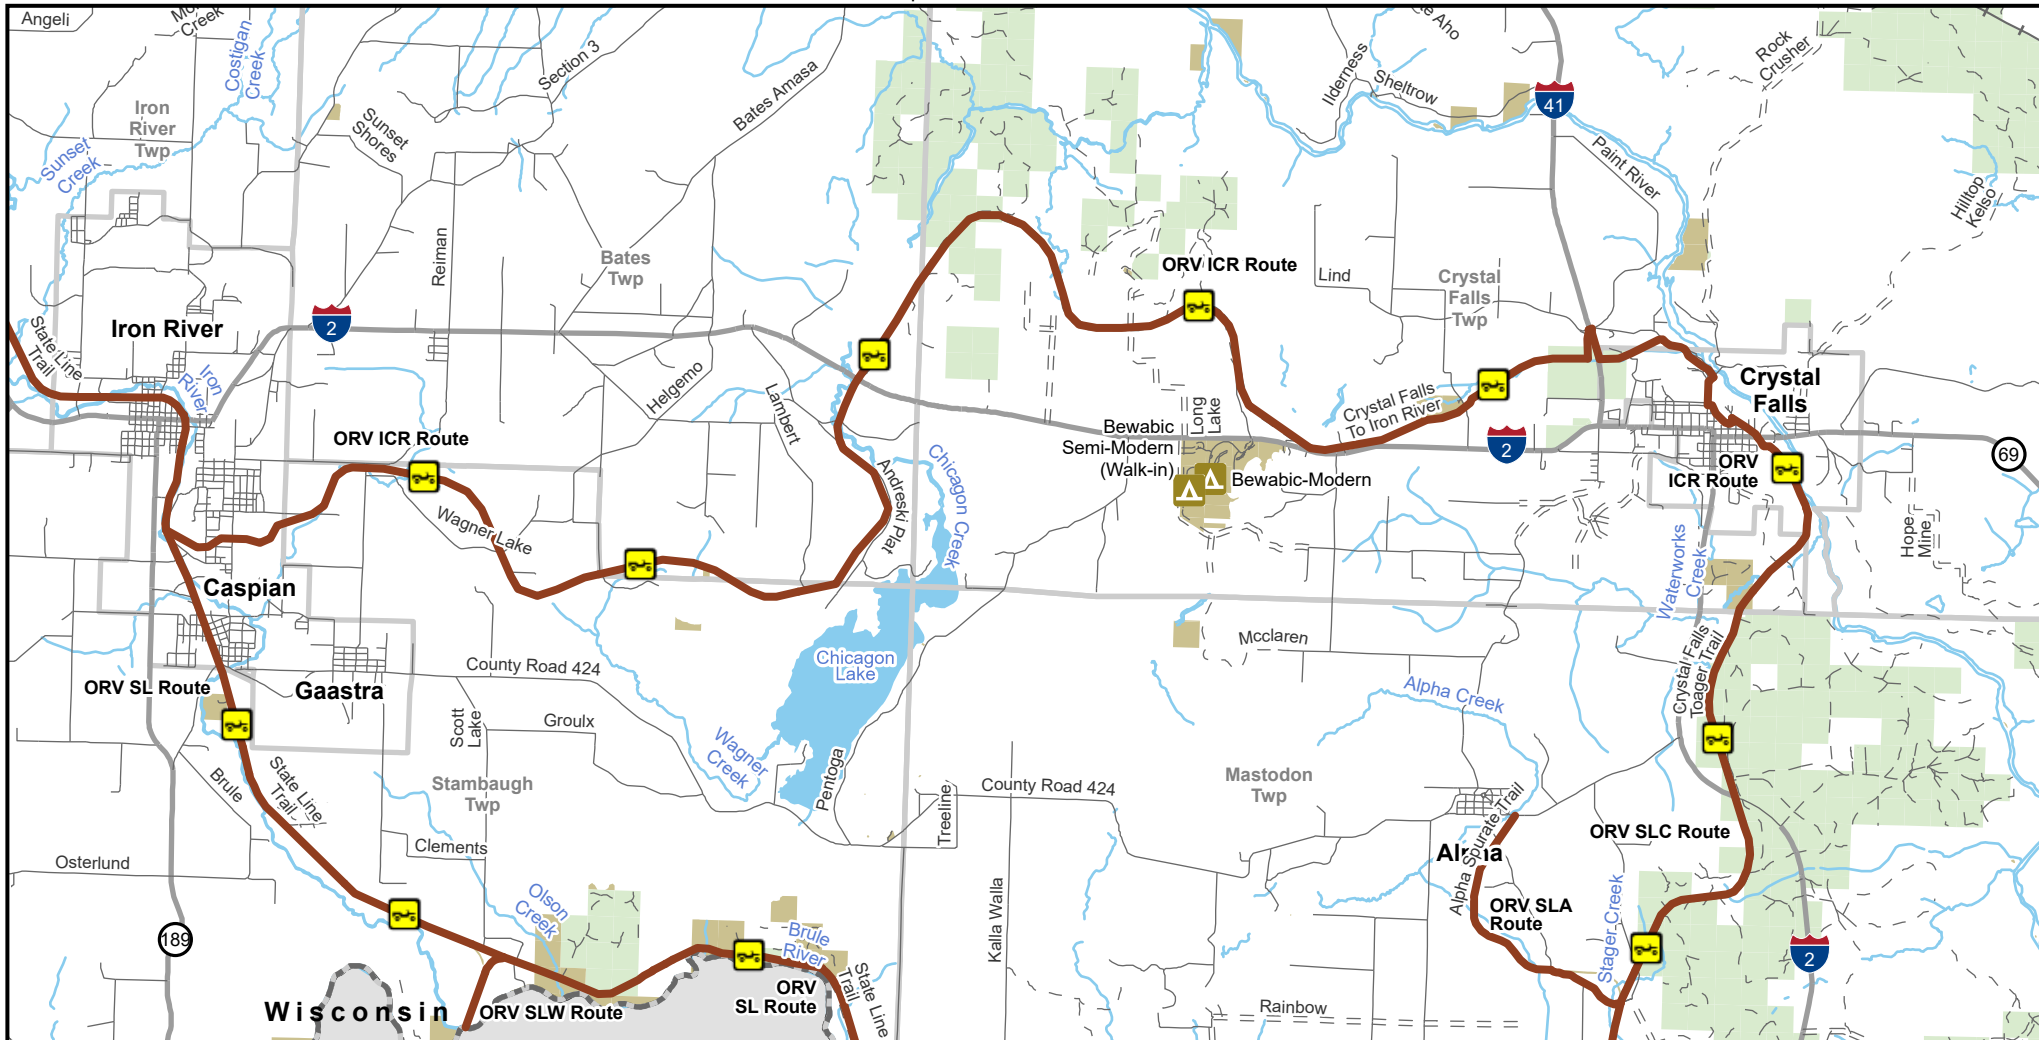

ORV ICR Route -- Iron River, Crystal Falls

Iron County, Michigan

Description: 23 Miles

Advisory: Trails and Routes have two-way traffic.
Disclaimer: Trails shown on this map are an approximate representation of the trail system at the time of publication and may not reflect current ground conditions. Stay on signed trails only!

- State park campgrounds
- ORV Route
- ORV Route (72 Inch) ORVs of all sizes including off-road motorcycles. ORV license and trail permit required unless licensed by the Secretary of State.
- Highway
- Paved Road
- Gravel Road
- Dirt Road
- Railroad
- DNR-managed Land
- DNR-managed Park Land
- Lakes And Rivers
- City Or Village
- County