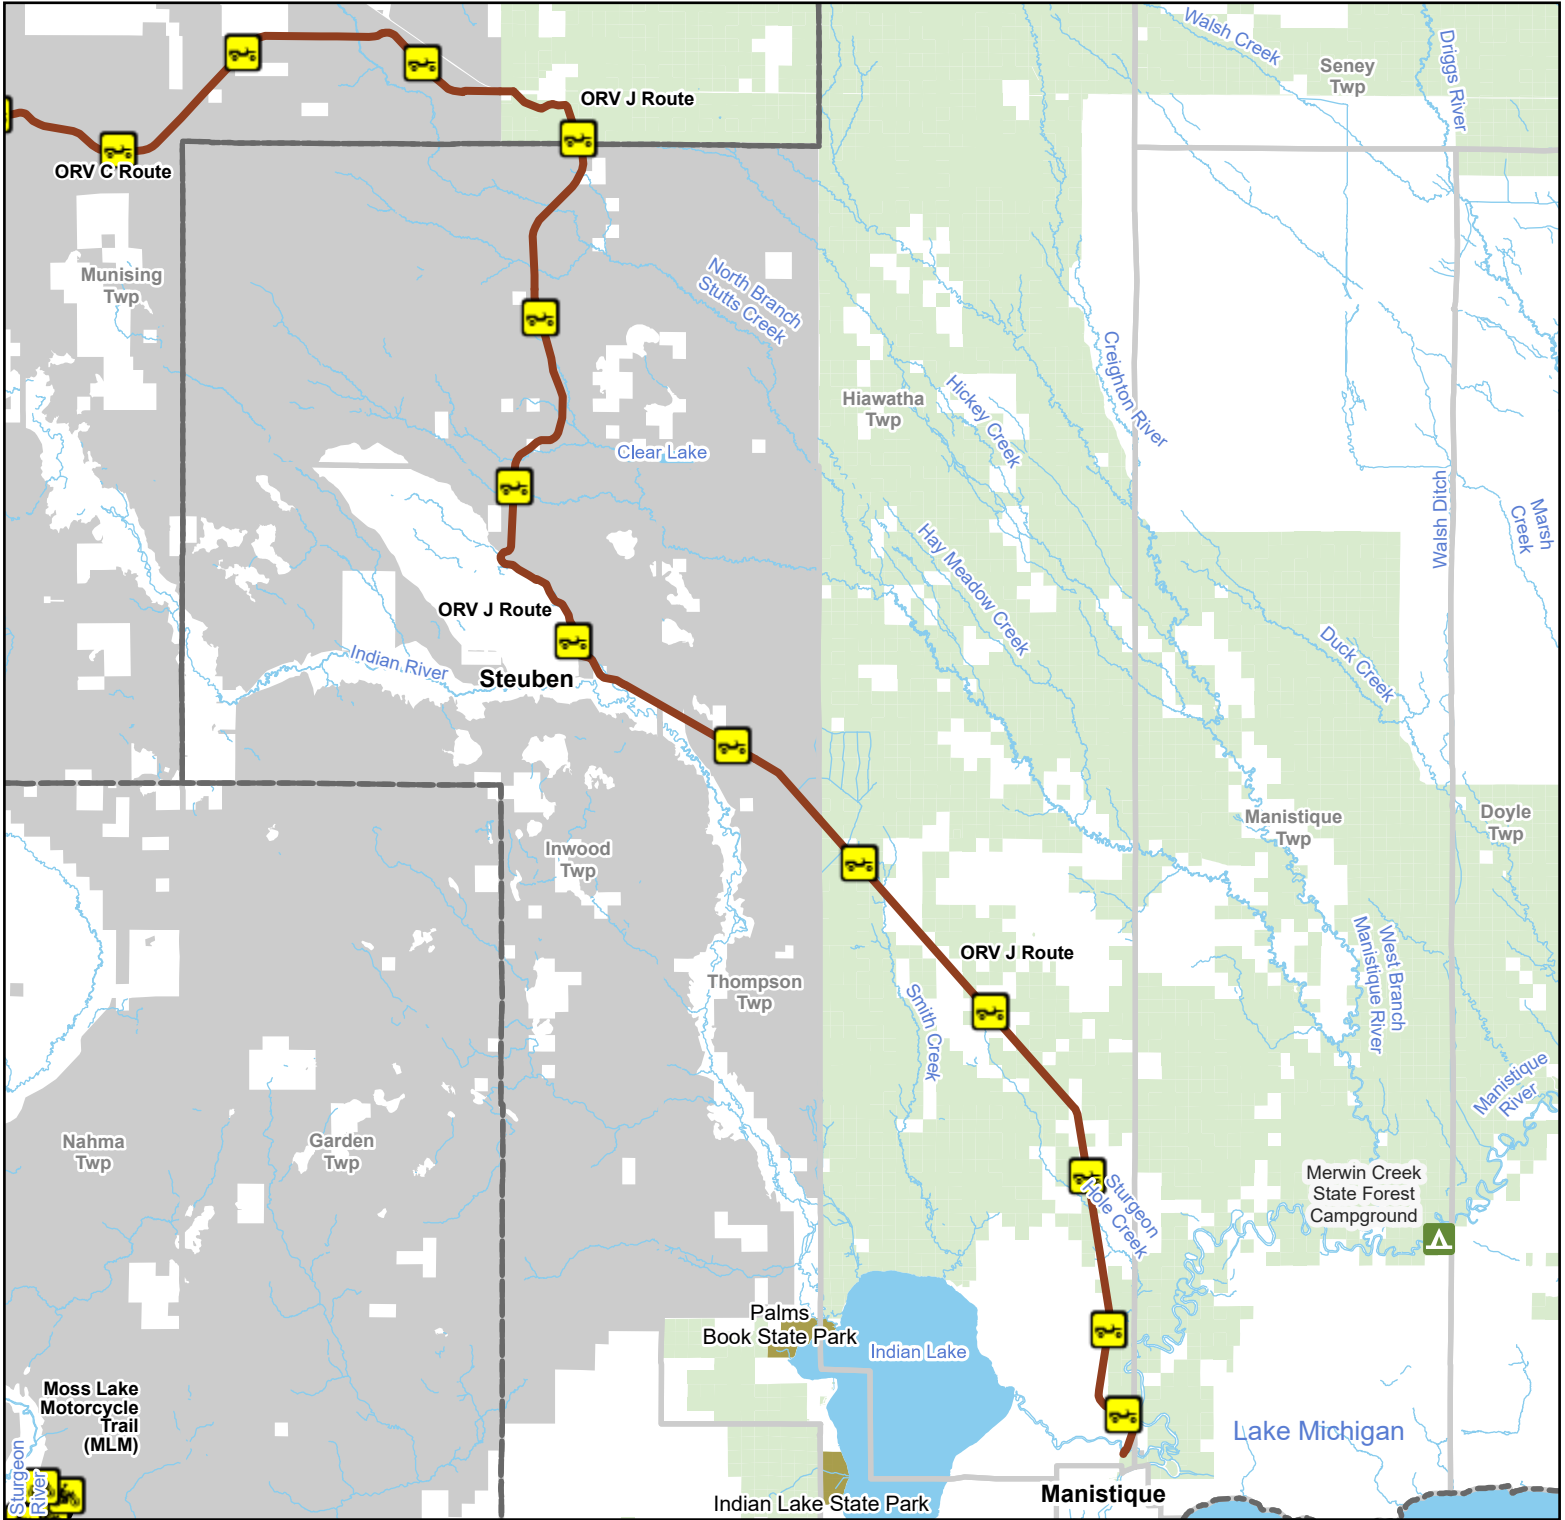

# ORV J Route

Shingleton, Steuben, Wyman Nursery, Manistique, Schoolcraft County, Michigan

Advisory: Trails and Routes have two-way traffic.  
Disclaimer: Trails shown on this map are an approximate representation of the trail system at the time of publication and may not reflect current ground conditions. Stay on signed trails only!

State Forest Campground	ORV Route (72 Inch) ORVs of all sizes including off-road motorcycles. ORV license and trail permit required unless licensed by the Secretary of State.	DNR-managed land
Motorcycle	Lakes And Rivers	Federally-managed land
ORV Route	Michigan State Park	Civil Township
DNR Motorcycle Trails 24 Inch Maximum Width		County

Description: 32 Miles

Updated: 04/16/2026  
If you need assistance with this map, please email [DNR-Trails@michigan.gov](mailto:DNR-Trails@michigan.gov).

00.51 Miles