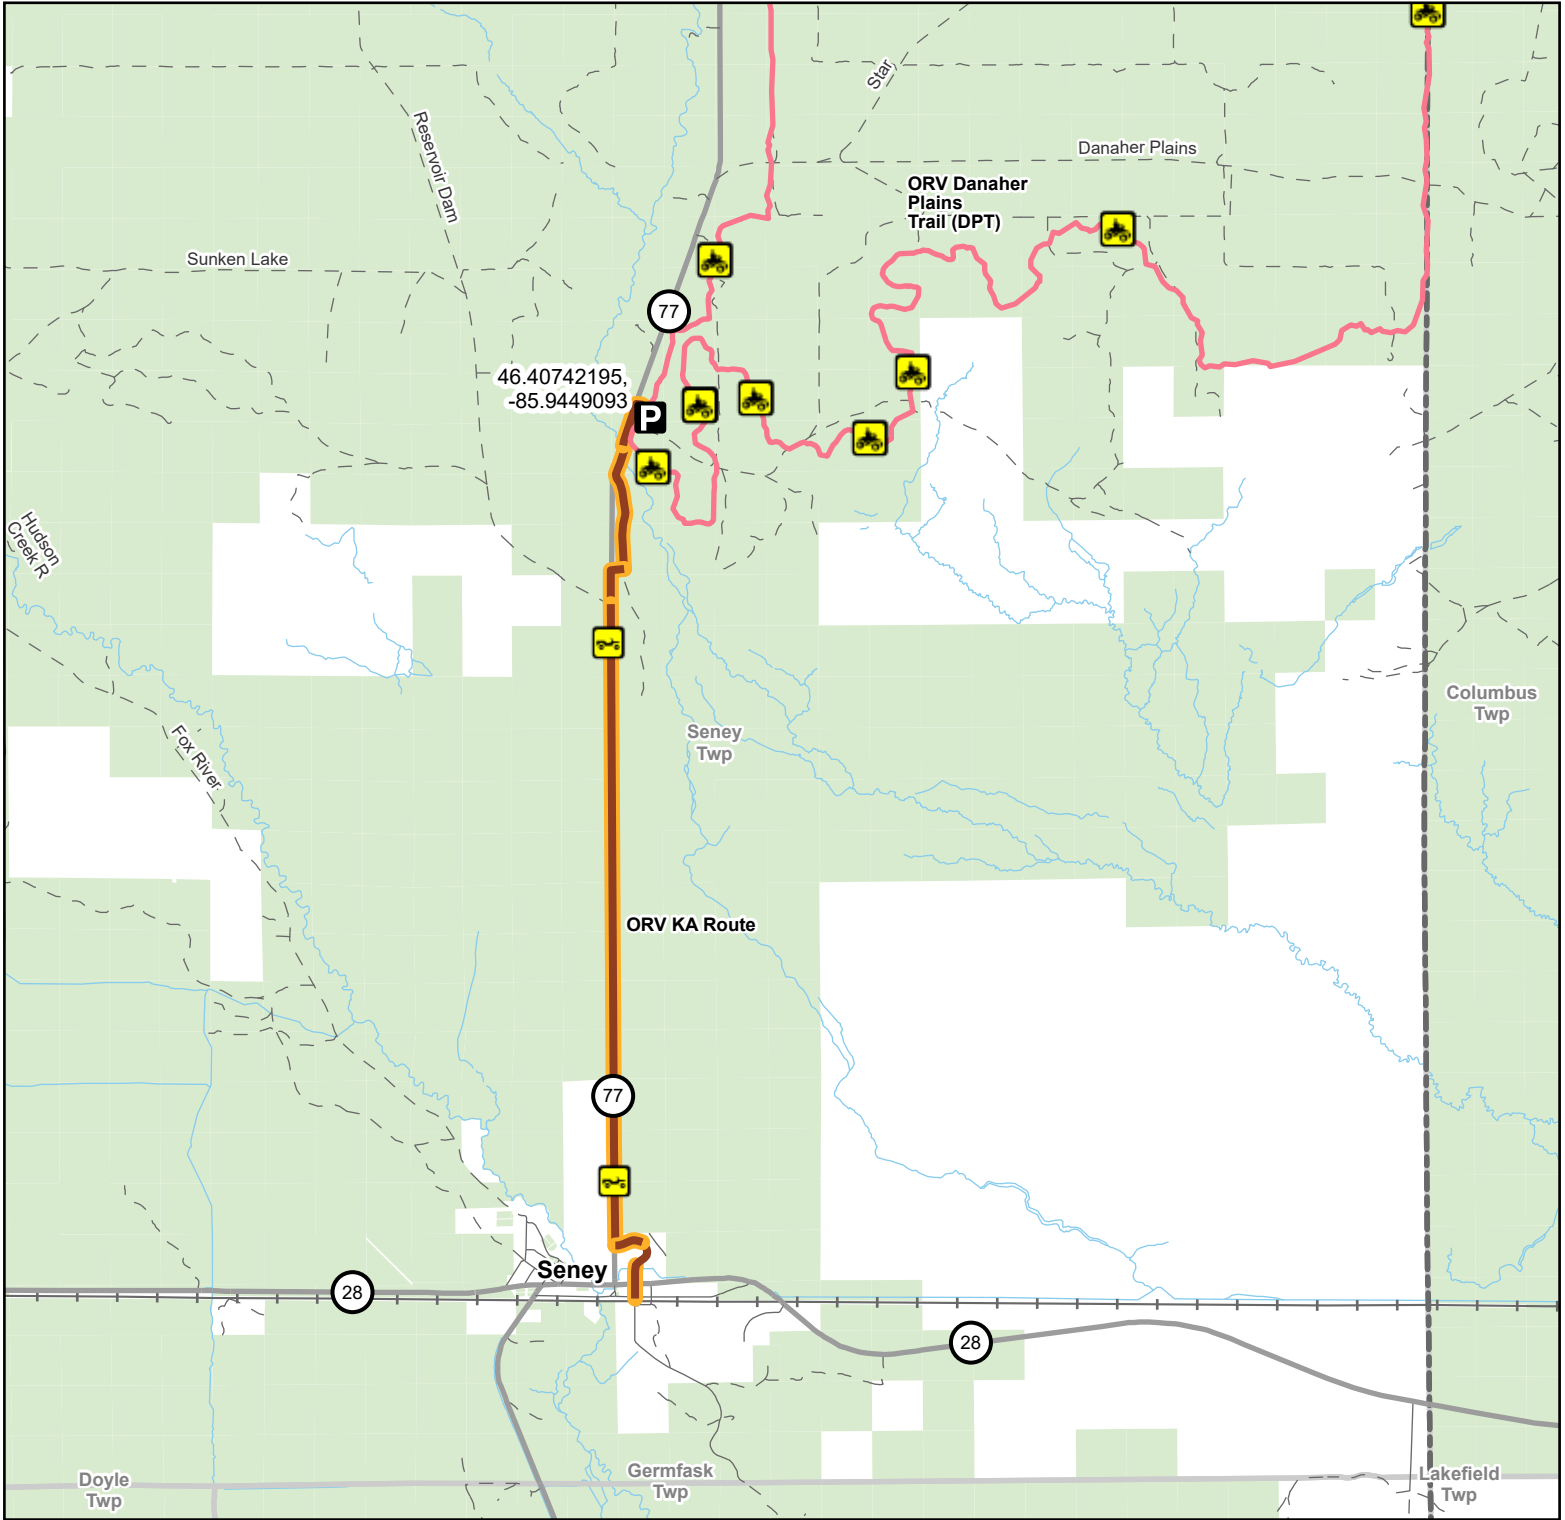

ORV KA Route -- Seney Township

Schoolcraft County, Michigan

Description: 4.6 Miles

Advisory: Trails and Routes have two-way traffic.
Disclaimer: Trails shown on this map are an approximate representation of the trail system at the time of publication and may not reflect current ground conditions. Stay on signed trails only!

P Parking Lot

ORV Route

ORV Trail

ATV Trail (50 Inch) ORVs 50 inches in width or less including off-road motorcycles. ORV license and trail permit required.

ORV Route (72 Inch) ORVs of all sizes including off-road motorcycles. ORV license and trail permit required unless licensed by the Secretary of State.

ORV Route (72 Inch) MDOT ROW - Seasonal Connector, Open May 1 to November 30

Highway

Paved Road

Gravel or Dirt Road

Railroad

DNR-managed land

Civil Township

County