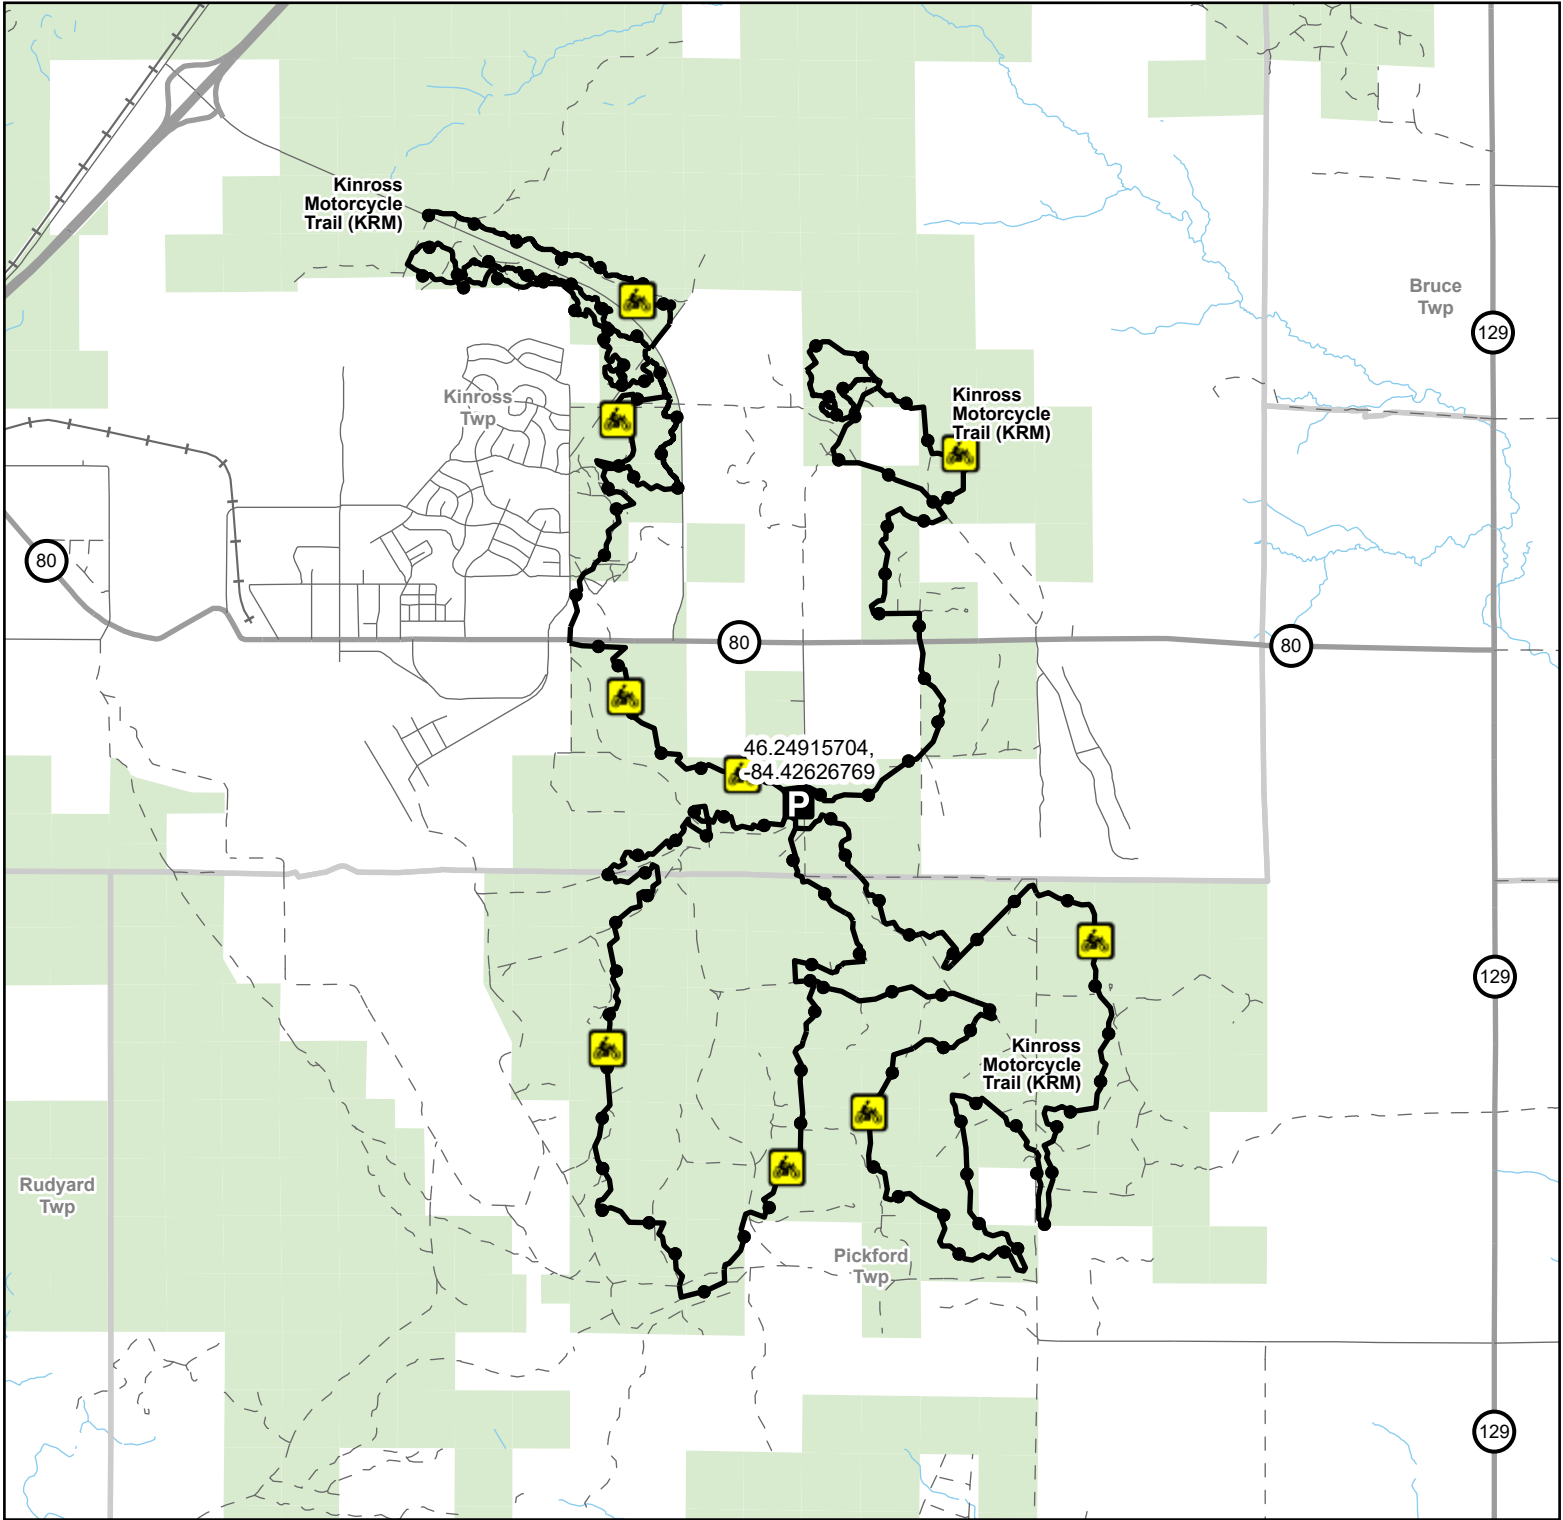

# Kinross Motorcycle Trail (KRM)

Chippewa County, Michigan

Advisory: Trails and Routes have two-way traffic.  
Disclaimer: Trails shown on this map are an approximate representation of the trail system at the time of publication and may not reflect current ground conditions. Stay on signed trails only!

- Parking Lot
- Motorcycle
- DNR Motorcycle Trails 24 Inch Maximum Width
- Highway
- Paved Road
- Gravel or Dirt Road
- Railroad
- DNR-managed land
- Civil Township
- County

Description: 31 Miles

Updated: 04/16/2026  
If you need assistance with this map, please email [DNR-Trails@michigan.gov](mailto:DNR-Trails@michigan.gov).