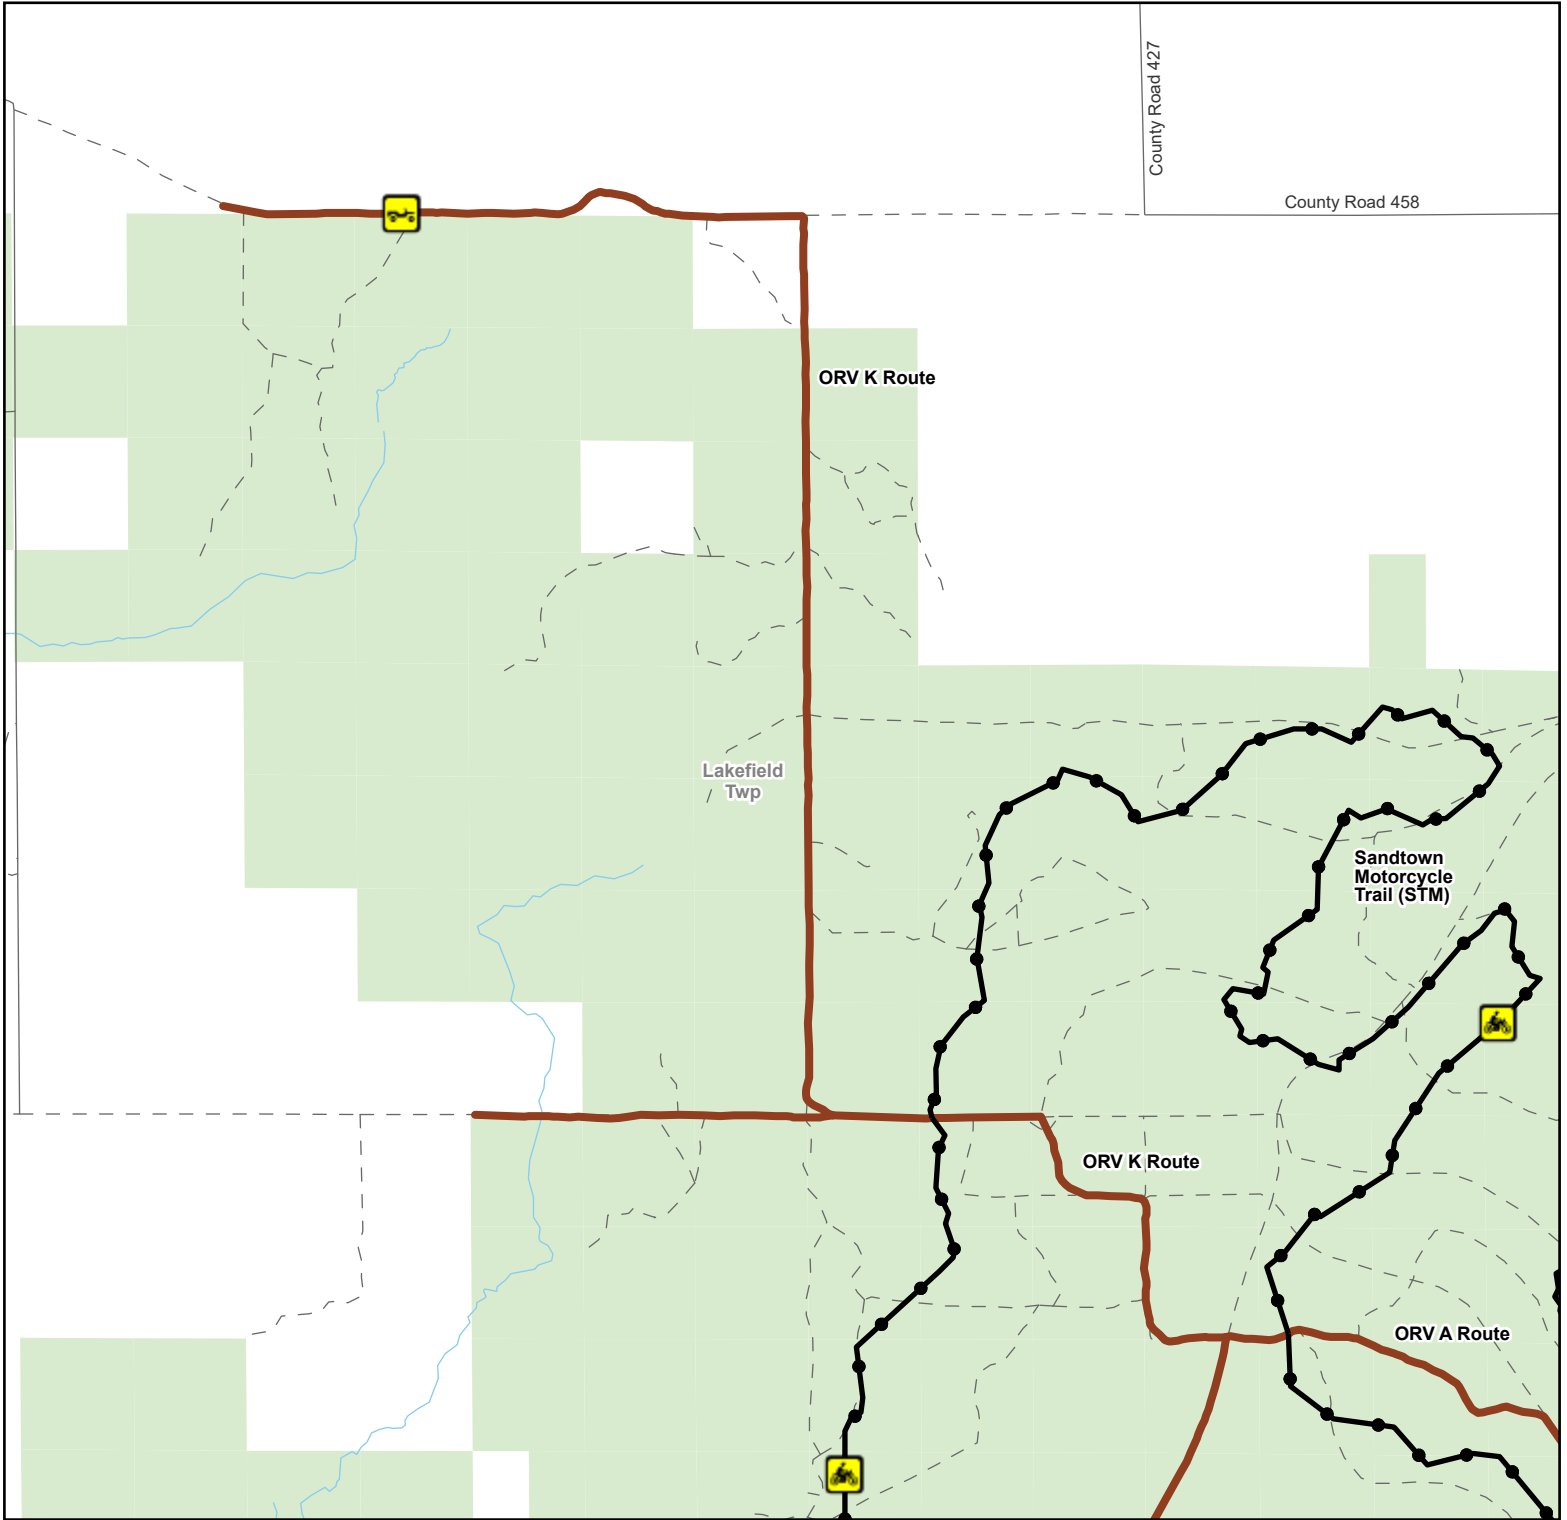

ORV K Route

Lakefield Township, Luce County, Michigan

Advisory: Trails and Routes have two-way traffic.
Disclaimer: Trails shown on this map are an approximate representation of the trail system at the time of publication and may not reflect current ground conditions. Stay on signed trails only!

Motorcycle

ORV Route

DNR Motorcycle Trails 24 Inch Maximum Width

ORV Route (72 Inch) ORVs of all sizes including off-road motorcycles. ORV license and trail permit required unless licensed by the Secretary of State.

Paved Road

--- Gravel or Dirt Road

■ DNR-managed land

□ Civil Township

□ County

Description: 5.5 Miles

Updated: 04/16/2026

If you need assistance with this map, please email DNR-Trails@michigan.gov.