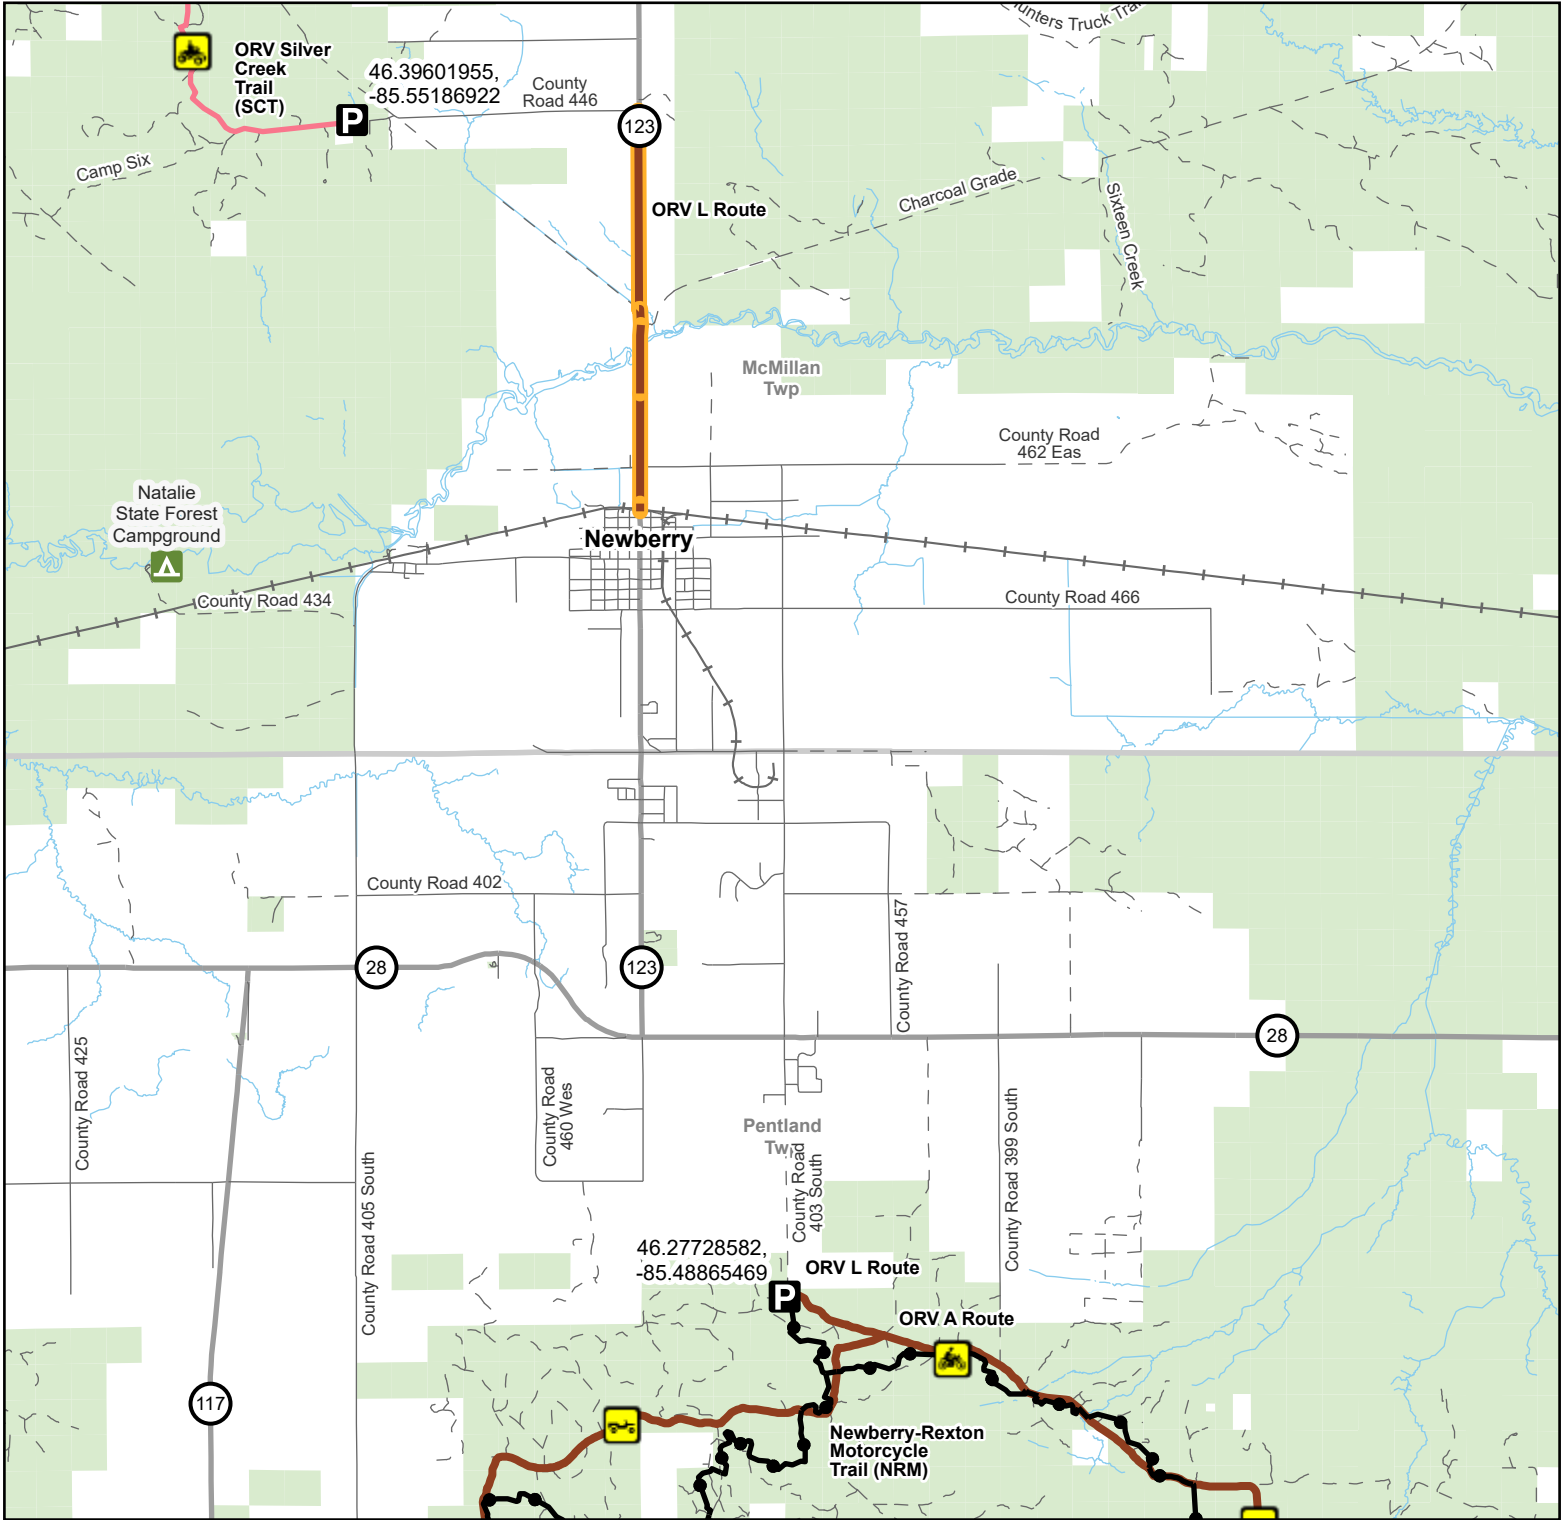

ORV L Route

Newberry & Pentland Townships, Luce County, Michigan

Advisory: Trails and Routes have two-way traffic.
Disclaimer: Trails shown on this map are an approximate representation of the trail system at the time of publication and may not reflect current ground conditions. Stay on signed trails only!

- Parking Lot
- State Forest Campground
- Motorcycle
- ORV Route

- ORV Trail
- DNR Motorcycle Trails 24 Inch Maximum Width
- ATV Trail (50 Inch) ORVs 50 inches in width or less including off-road motorcycles. ORV license and trail permit required.

- ORV Route (72 Inch) ORVs of all sizes including off-road motorcycles. ORV license and trail permit required unless licensed by the Secretary of State.
- ORV Route (72 Inch) MDOT ROW - Seasonal Connector, Open May 1 to November 30
- Highway

- Paved Road
- Gravel or Dirt Road
- Railroad
- DNR-managed land
- Civil Township
- County

Description: 4 Miles

Updated: 04/16/2026

If you need assistance with this map, please email DNR-Trails@michigan.gov.