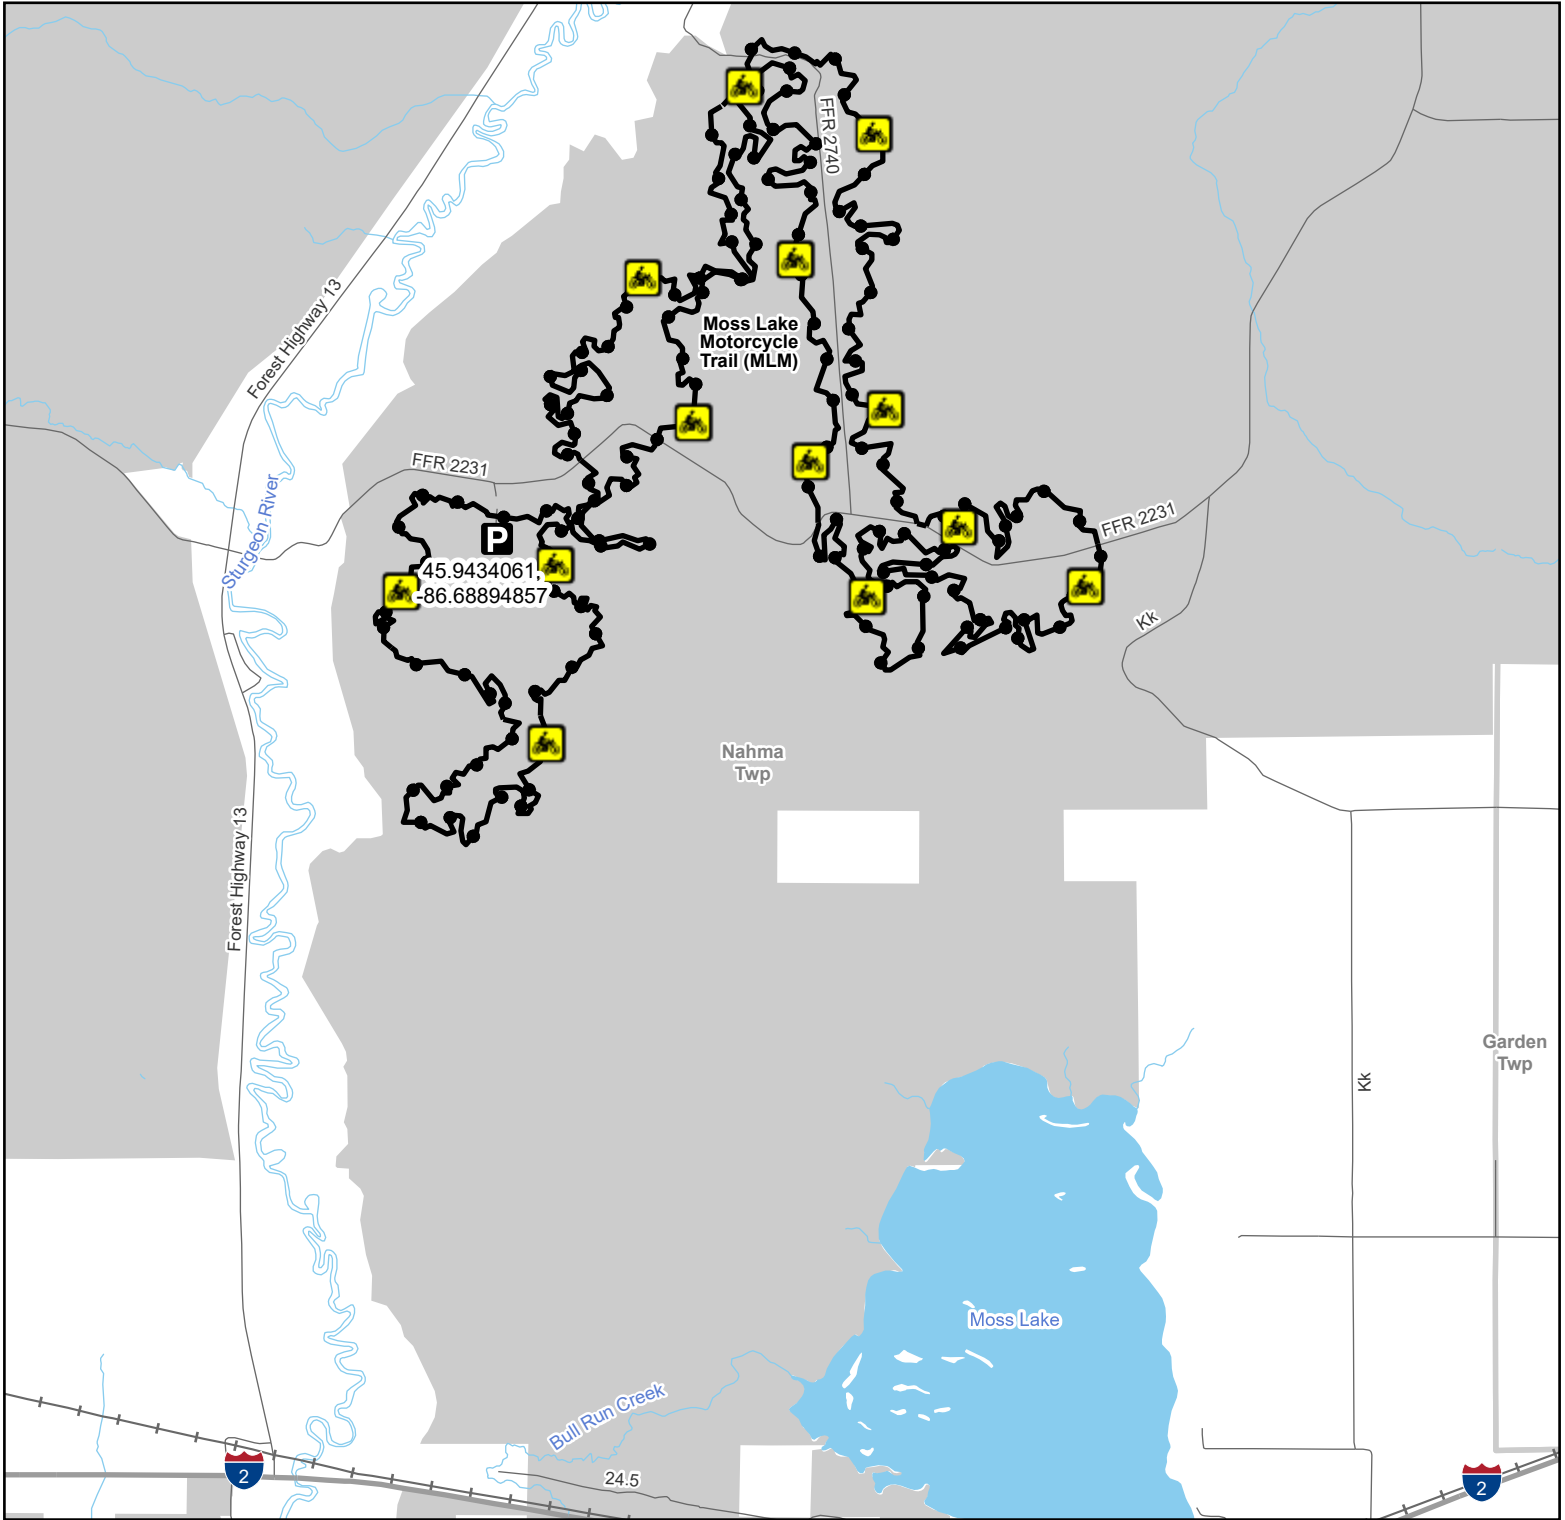

Moss Lake Motorcycle Trail (MLM)

Delta County, Michigan

Advisory: Trails and Routes have two-way traffic.
Disclaimer: Trails shown on this map are an approximate representation of the trail system at the time of publication and may not reflect current ground conditions. Stay on signed trails only!

- Parking Lot
- Motorcycle
- DNR Motorcycle Trails 24 Inch Maximum Width
- Highway
- Paved Road
- Gravel or Dirt Road
- Railroad
- Lakes And Rivers
- Federally-managed land
- Civil Township
- County

Description: 26 Miles

Updated: 04/16/2026
If you need assistance with this map, please email DNR-Trails@michigan.gov.