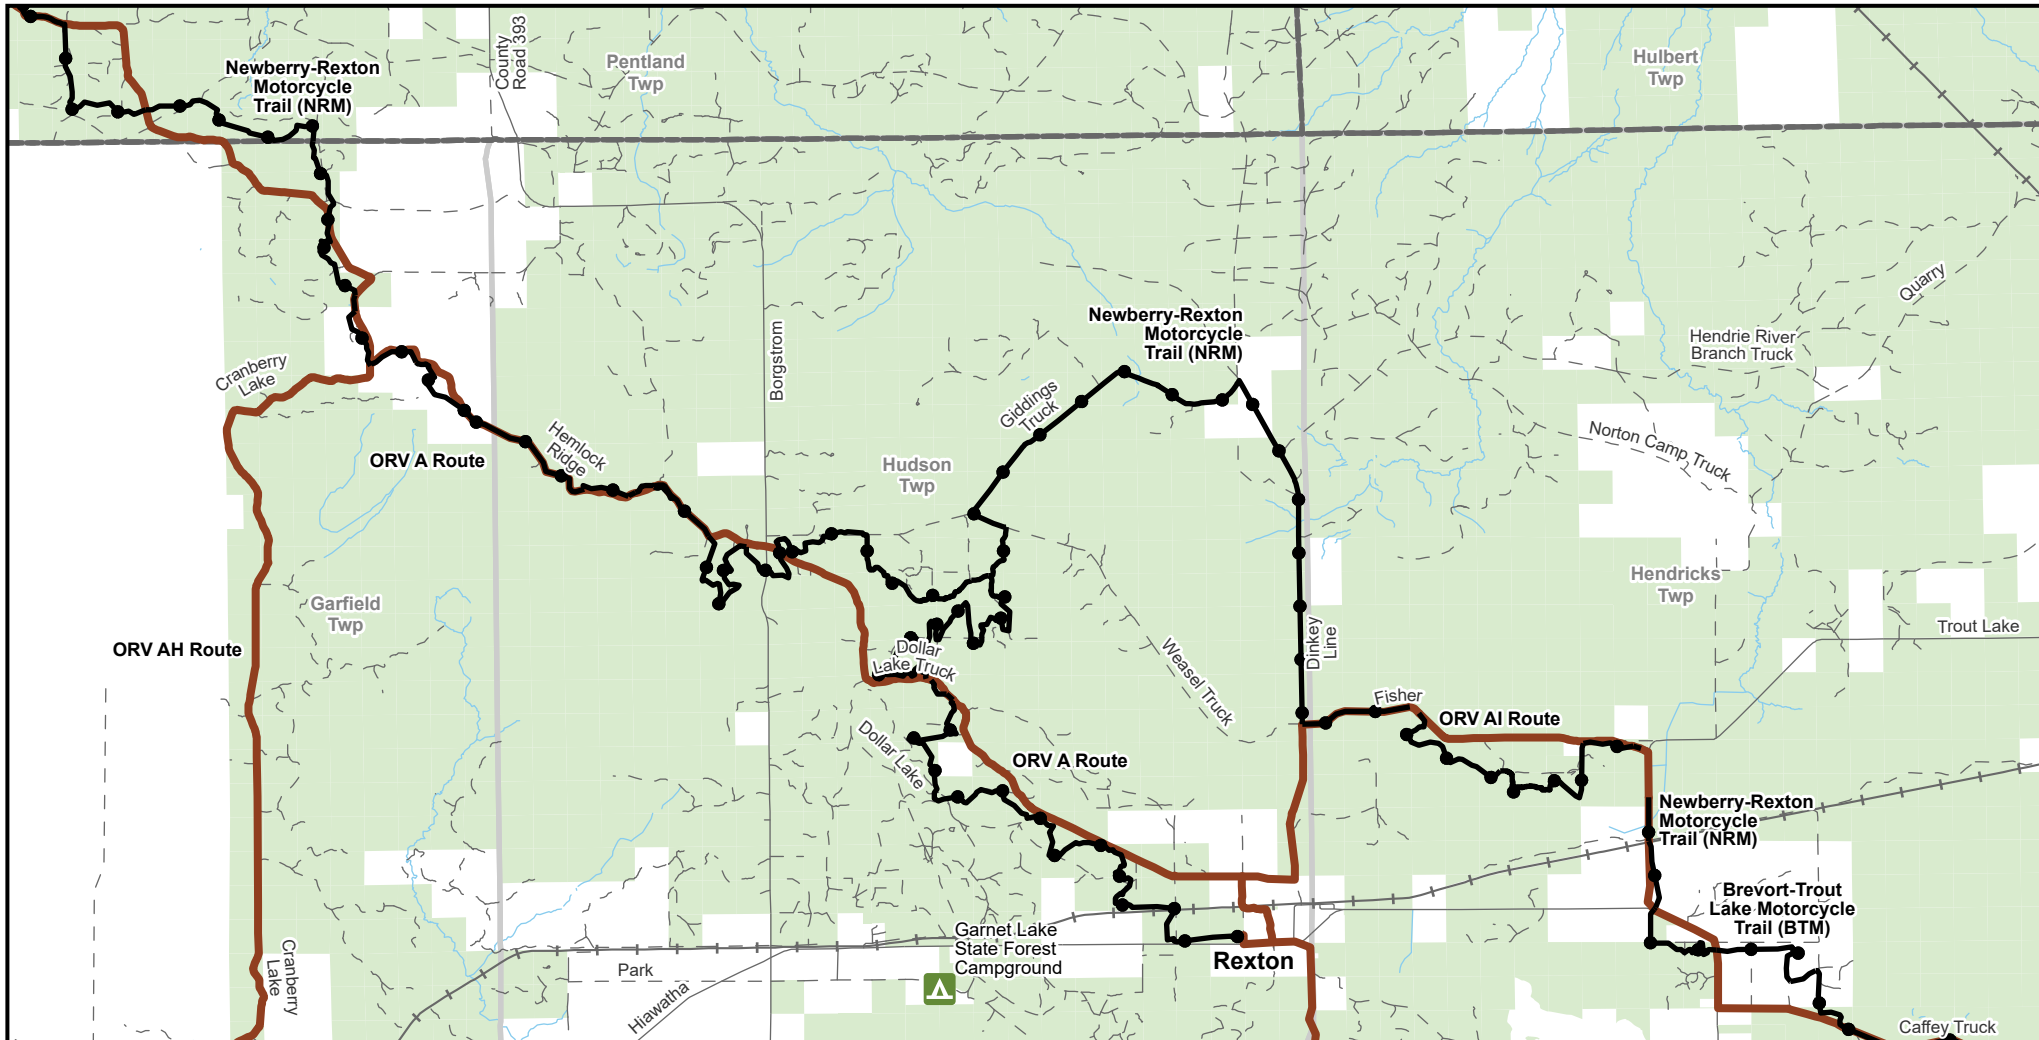

Newberry-Rexton Motorcycle Trail (NRM) East

Luce & Mackinac Counties, Michigan

Advisory: Trails and Routes have two-way traffic.
Disclaimer: Trails shown on this map are an approximate representation of the trail system at the time of publication and may not reflect current ground conditions. Stay on signed trails only!

-  State forest campground
-  DNR Motorcycle Trail 24 Inch Maximum Width
-  ORV Route (72 Inch) ORVs of all sizes including off-road motorcycles. ORV license and trail permit required unless licensed by the Secretary of State.
-  Paved Road
-  Gravel or Dirt Road
-  Railroad
-  DNR-managed land
-  Civil Township
-  County

Description: 37.5 Miles

Updated: 04/20/2026

If you need assistance with this map, please email DNR-Trails@michigan.gov.