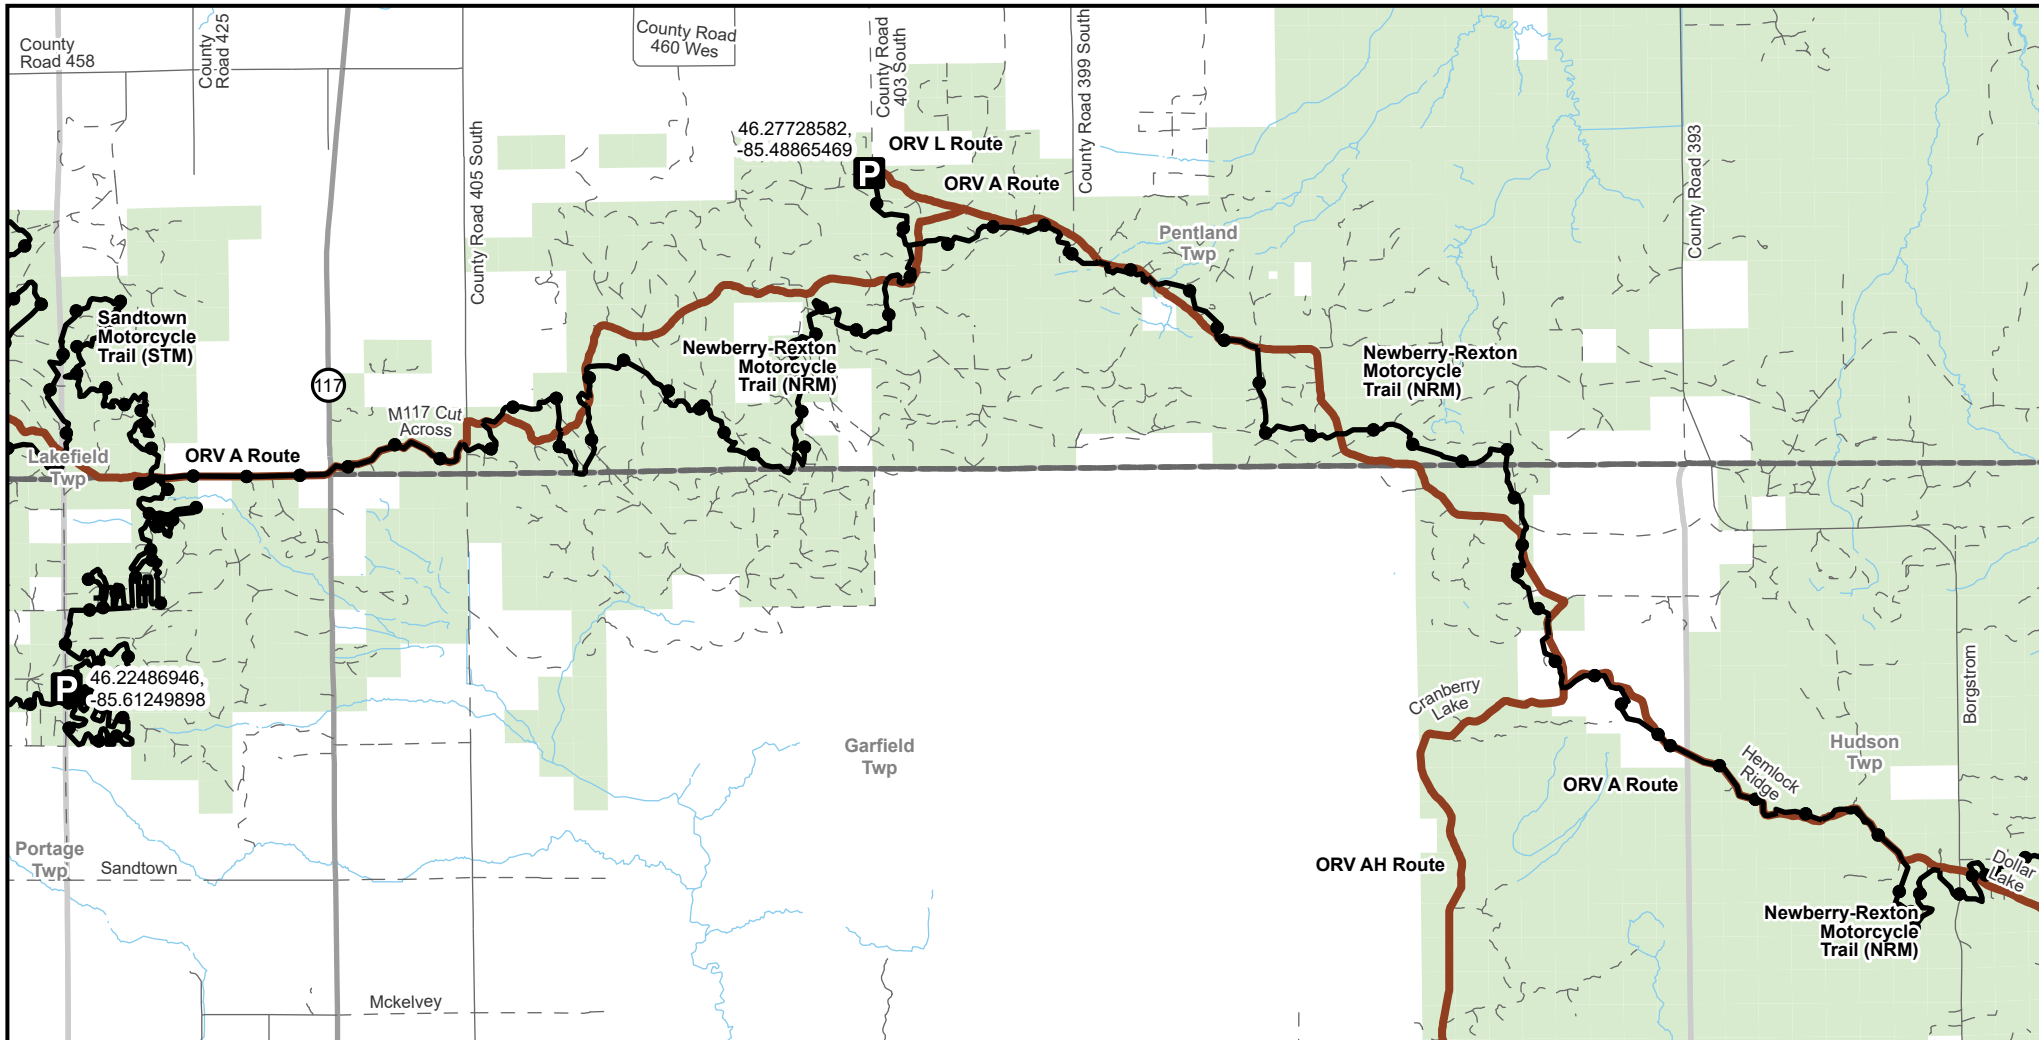

Newberry-Rexton Motorcycle Trail (NRM) West

Luce & Mackinac Counties, Michigan

Advisory: Trails and Routes have two-way traffic.
 Disclaimer: Trails shown on this map are an approximate representation of the trail system at the time of publication and may not reflect current ground conditions. Stay on signed trails only!

- P** Parking Lot
- DNR Motorcycle Trail 24 Inch Maximum Width
- ORV Route (72 Inch) ORVs of all sizes including off-road motorcycles. ORV license and trail permit required unless licensed by the Secretary of State.
- Highway
- Paved Road
- Gravel or Dirt Road
- DNR-managed land
- Civil Township
- County

Description: 37.5 Miles

Updated: 04/20/2026

If you need assistance with this map, please email DNR-Trails@michigan.gov.