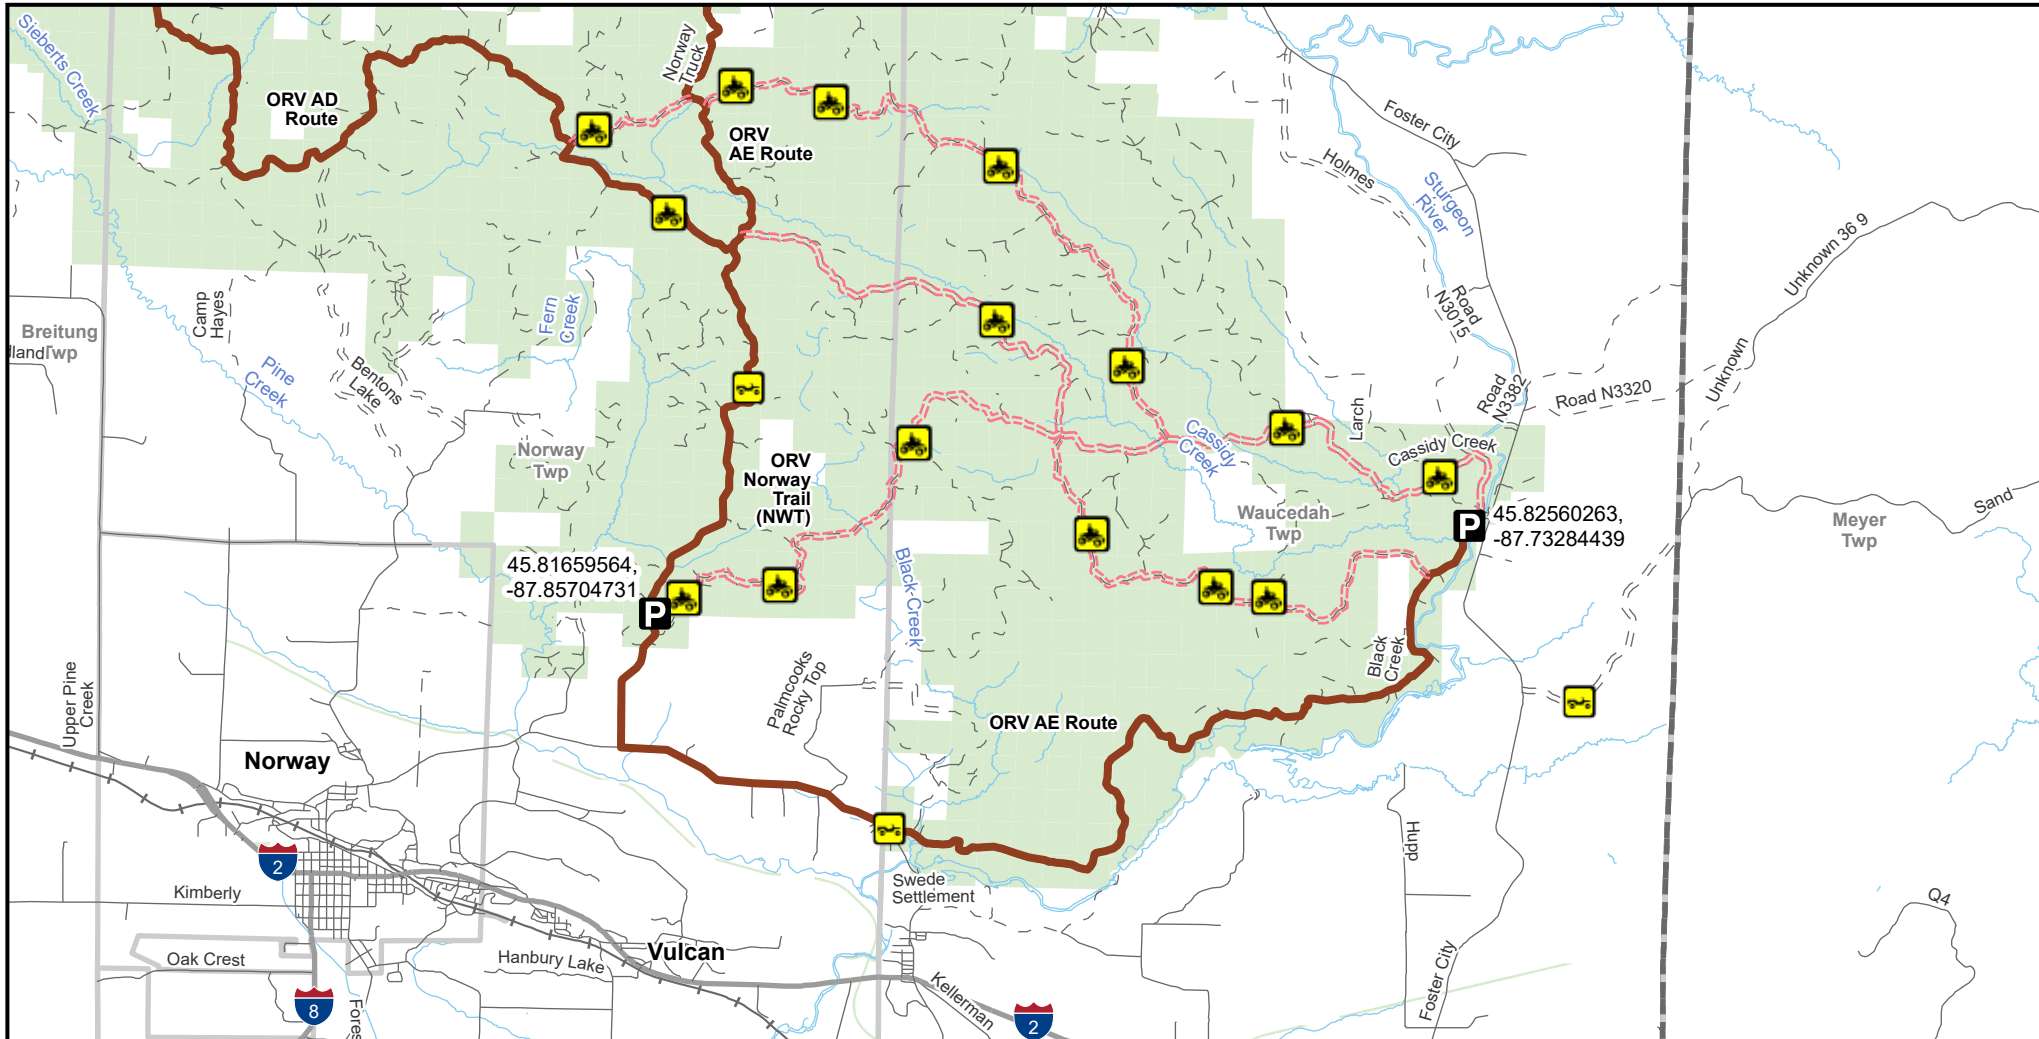

ORV Norway Trail (NWT)

Dickinson County, Michigan

Description: 26 Miles

Advisory: Trails and Routes have two-way traffic.
Disclaimer: Trails shown on this map are an approximate representation of the trail system at the time of publication and may not reflect current ground conditions. Stay on signed trails only!

Parking Lot

ORV Route

ORV Trail

ATV Trail (65 Inch) ORVs 65 inches in width or less including off-road motorcycles. ORV license and trail permit required.

ORV Route (72 Inch) ORVs of all sizes including off-road motorcycles. ORV license and trail permit required unless licensed by the Secretary of State.

Highway

Paved Road

Gravel Road

Dirt Road

Railroad

DNR-managed land

County

Updated: 03/31/2026