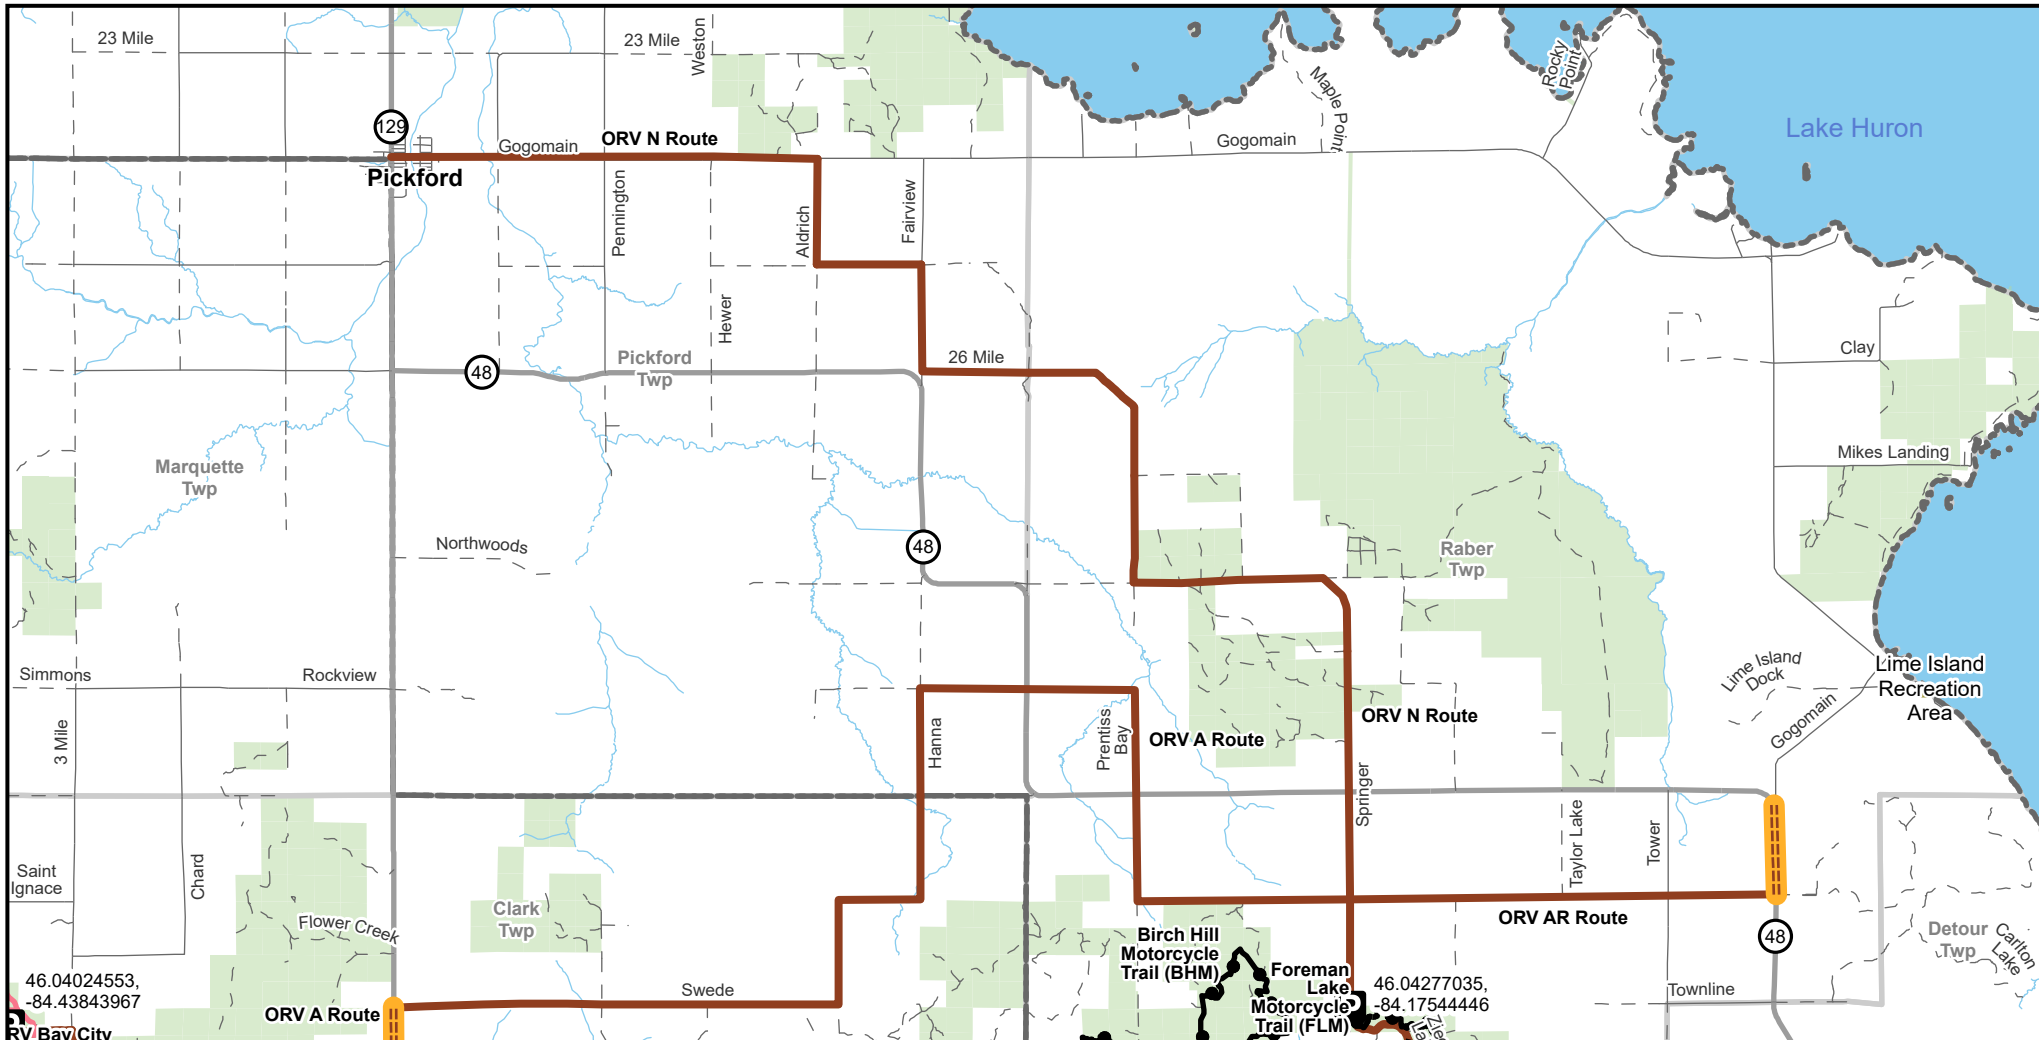

ORV N Route -- Raber, Pickford Townships

Chippewa County, Michigan

Advisory: Trails and Routes have two-way traffic.
 Disclaimer: Trails shown on this map are an approximate representation of the trail system at the time of publication and may not reflect current ground conditions. Stay on signed trails only!

- Parking Lot
- DNR Motorcycle Trail 24 Inch Maximum Width
- MDOT ROW - Seasonal Connector, Open May 1 - November 30
- ATV Trail (50 Inch) ORVs 50 inches in width or less including off-road motorcycles. ORV license and trail permit required.
- ORV Route (72 Inch) ORVs of all sizes including off-road motorcycles. ORV license and trail permit required unless licensed by the Secretary of State.
- Highway
- Paved Road
- Gravel or Dirt Road
- Michigan State Park
- DNR-managed land
- Civil Township
- County

Description: 15.6 Miles

Updated: 04/20/2026
 If you need assistance with this map, please email DNR-Trails@michigan.gov.