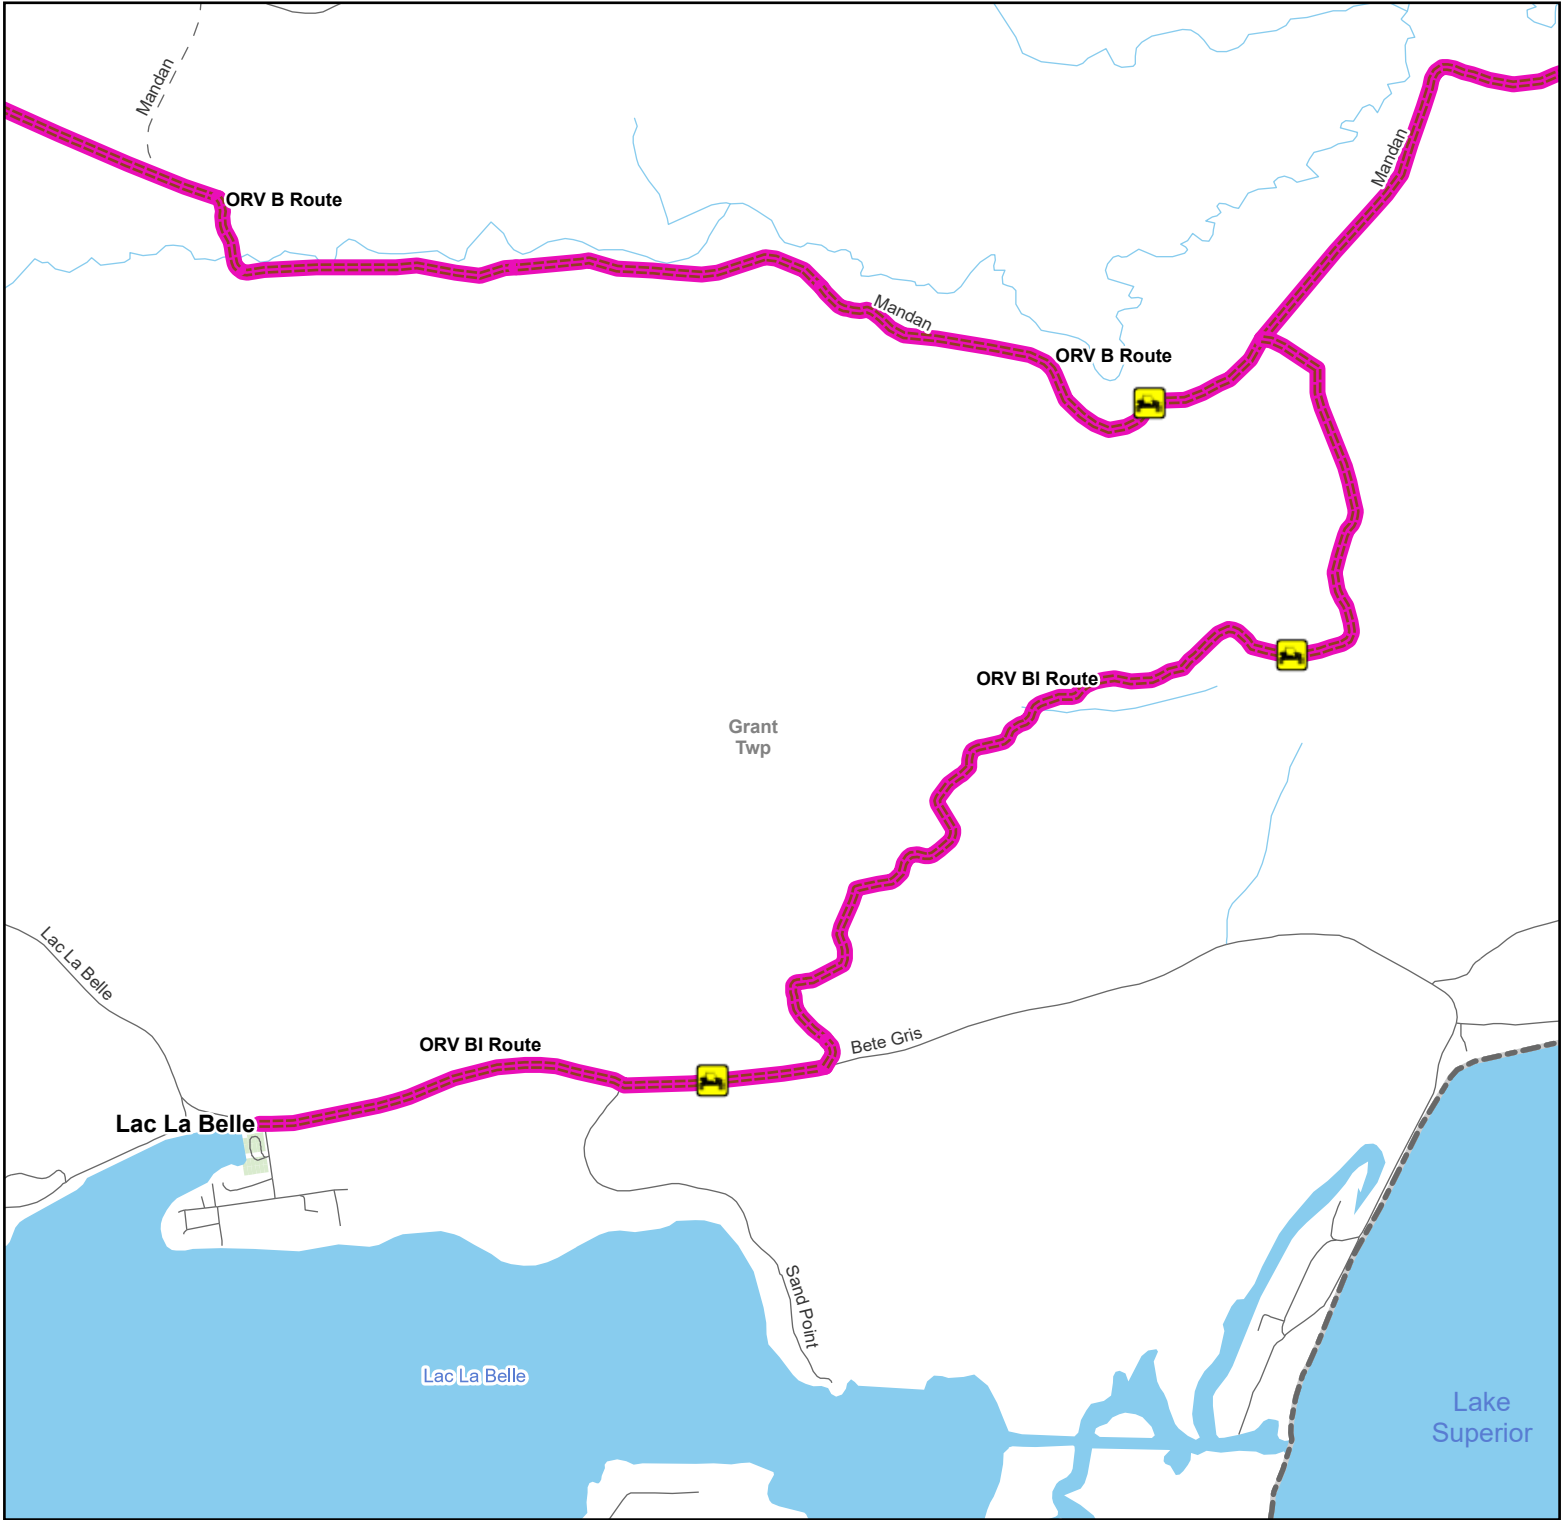

ORV BI Route -- Lac La Belle

Keweenaw County, Michigan

Description: 5 Miles

Advisory: Trails and Routes have two-way traffic.
Disclaimer: Trails shown on this map are an approximate representation of the trail system at the time of publication and may not reflect current ground conditions. Stay on signed trails only!

65" Restricted ORV Route

Restricted ORV Route - ATVs and side-by-side ORVs only between the dates of May 1st and November 1st. Off-road motorcycles are prohibited. ORV license and trail permit required.

Highway

Paved Road

Gravel or Dirt Road

Lakes And Rivers

DNR-managed land

Civil Township

County

N