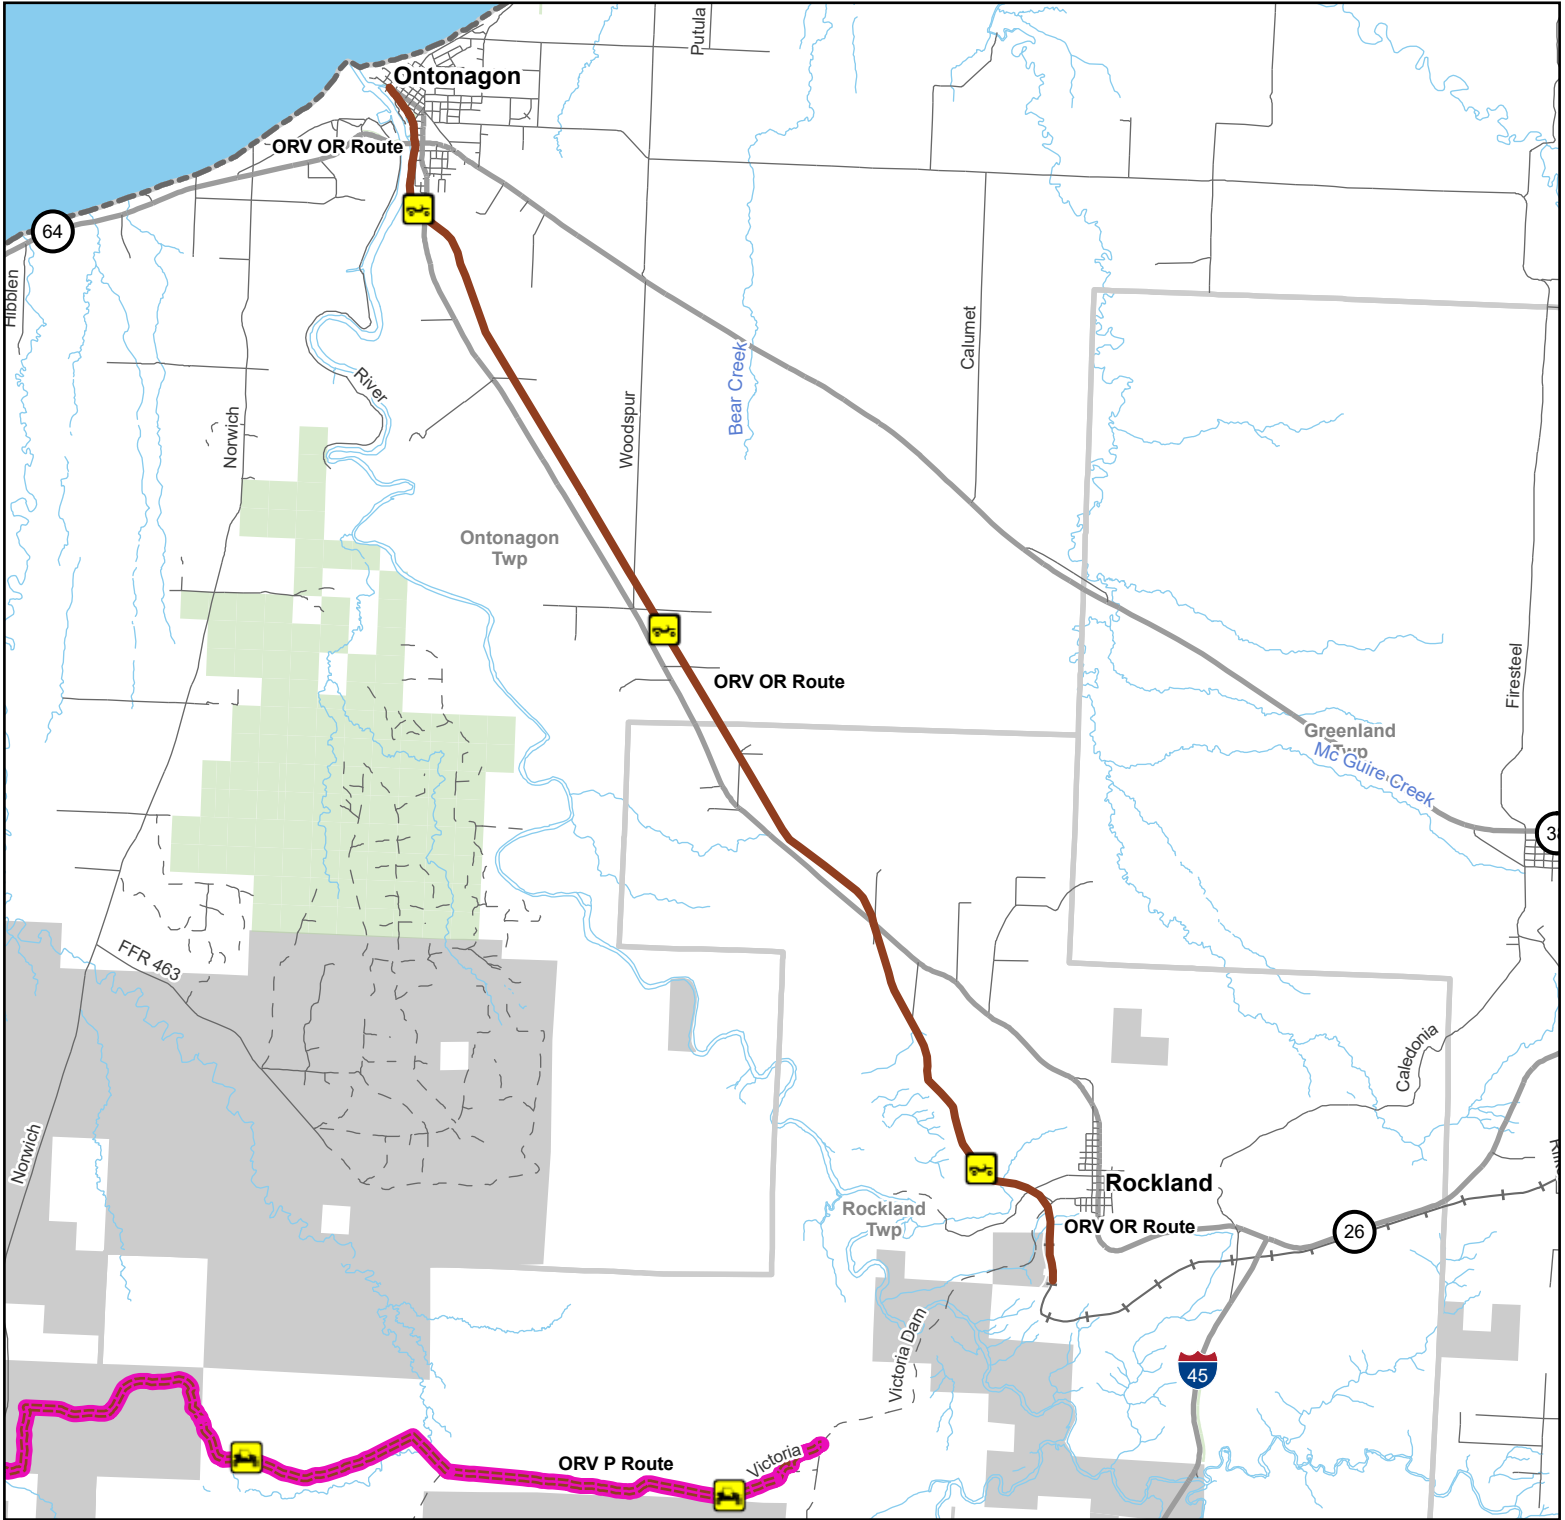

ORV OR Route -- Ontonagon, Rockland

Ontonagon County, Michigan

Advisory: Trails and Routes have two-way traffic.
Disclaimer: Trails shown on this map are an approximate representation of the trail system at the time of publication and may not reflect current ground conditions. Stay on signed trails only!

- ORV Route
- 65" Restricted ORV Route
- ORV Route (72 Inch) ORVs of all sizes including off-road motorcycles. ORV license and trail permit required unless licensed by the Secretary of State.
- ORV Route Restriction - ORV's less than 65" in width including off-road motorcycles only between the dates of May 16th and March 14th. ORV license and trail permit required.
- Highway
- Paved Road

- Gravel or Dirt Road
- Railroad
- DNR-managed land
- Federally-managed land
- Civil Township
- County

Description: 13 Miles

Updated: 04/10/2026
If you need assistance with this map, please email DNR-Trails@michigan.gov.