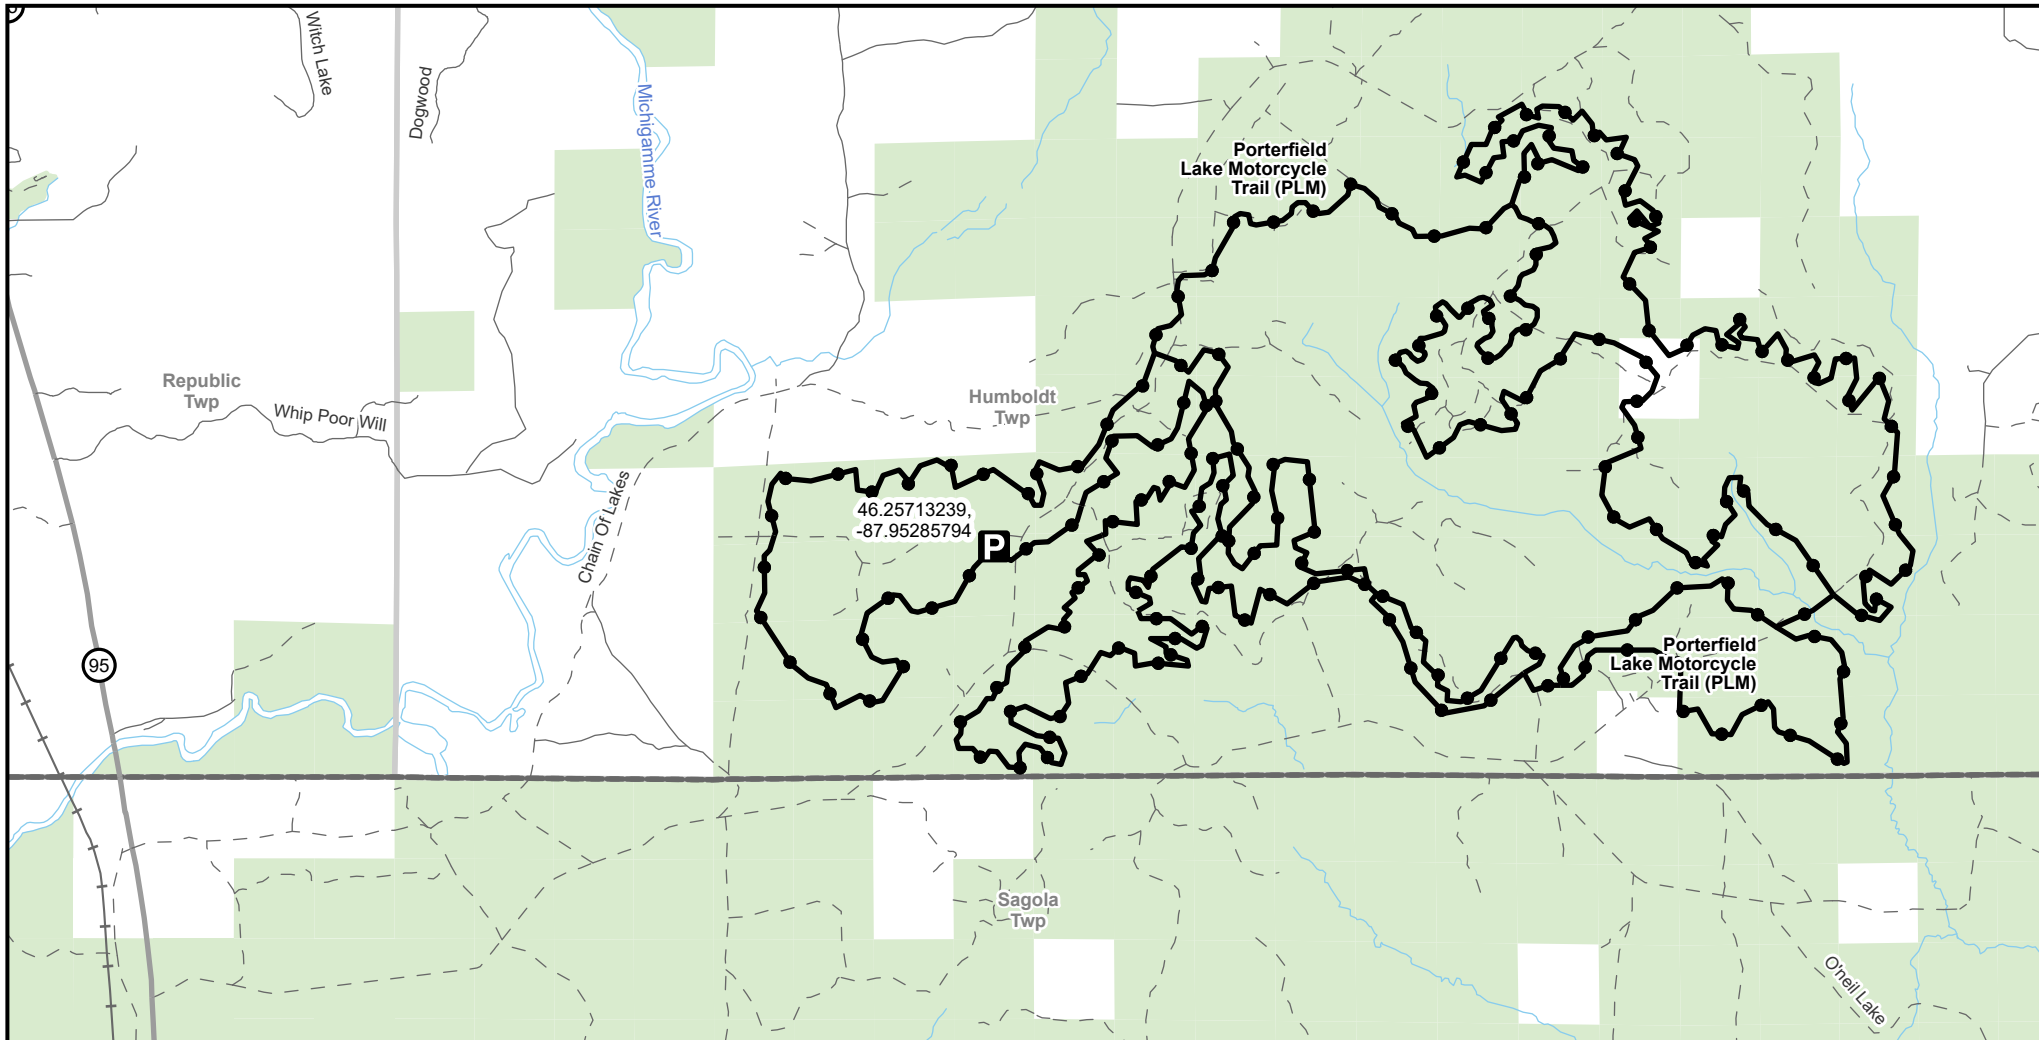

Porterfield Lake Motorcycle Trail (PLM)

Marquette County, Michigan

Advisory: Trails and Routes have two-way traffic.
Disclaimer: Trails shown on this map are an approximate representation of the trail system at the time of publication and may not reflect current ground conditions. Stay on signed trails only!

- Parking Lot
- DNR Motorcycle Trail 24 Inch Maximum Width
- Highway
- Paved Road
- Gravel or Dirt Road
- Railroad
- DNR-managed land
- Civil Township
- County

Description: 30.5 Miles

Updated: 04/20/2026
If you need assistance with this map, please email DNR-Trails@michigan.gov.