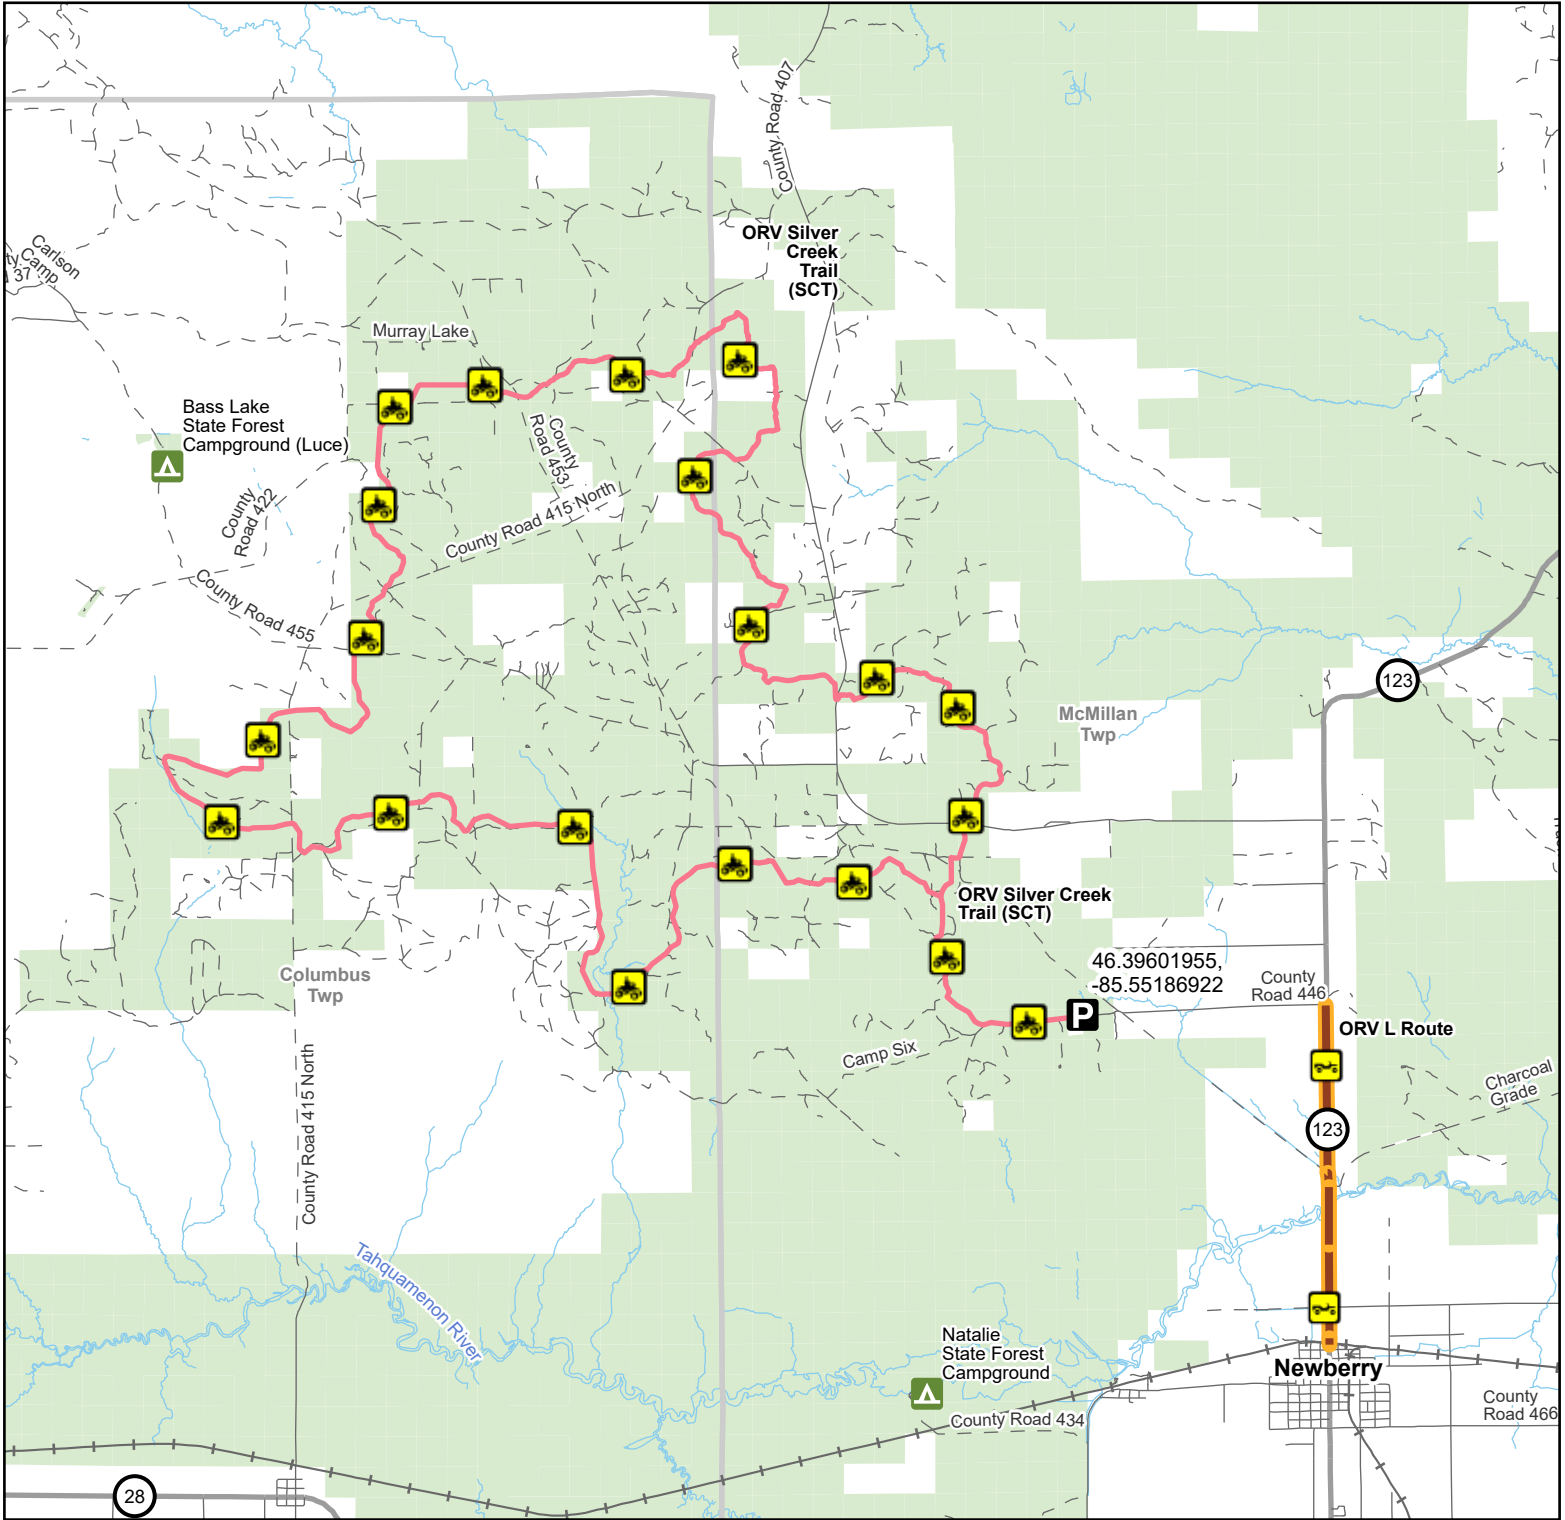

# ORV Silver Creek Trail (SCT)

Luce County, Michigan

Advisory: Trails and Routes have two-way traffic.  
Disclaimer: Trails shown on this map are an approximate representation of the trail system at the time of publication and may not reflect current ground conditions. Stay on signed trails only!

- Parking Lot
- State forest campground
- ORV Route
- ORV Trail

- ATV Trail (50 Inch) ORVs 50 inches in width or less including off-road motorcycles. ORV license and trail permit required.
- ORV Route (72 Inch) MDOT
- ROW - Seasonal Connector, Open May 1 to November 30
- Highway

- Paved Road
- Gravel or Dirt Road
- Railroad
- DNR-managed land
- Civil Township
- County

Description: 31 Miles

Updated: 04/10/2026  
If you need assistance with this map, please email [DNR-Trails@michigan.gov](mailto:DNR-Trails@michigan.gov).