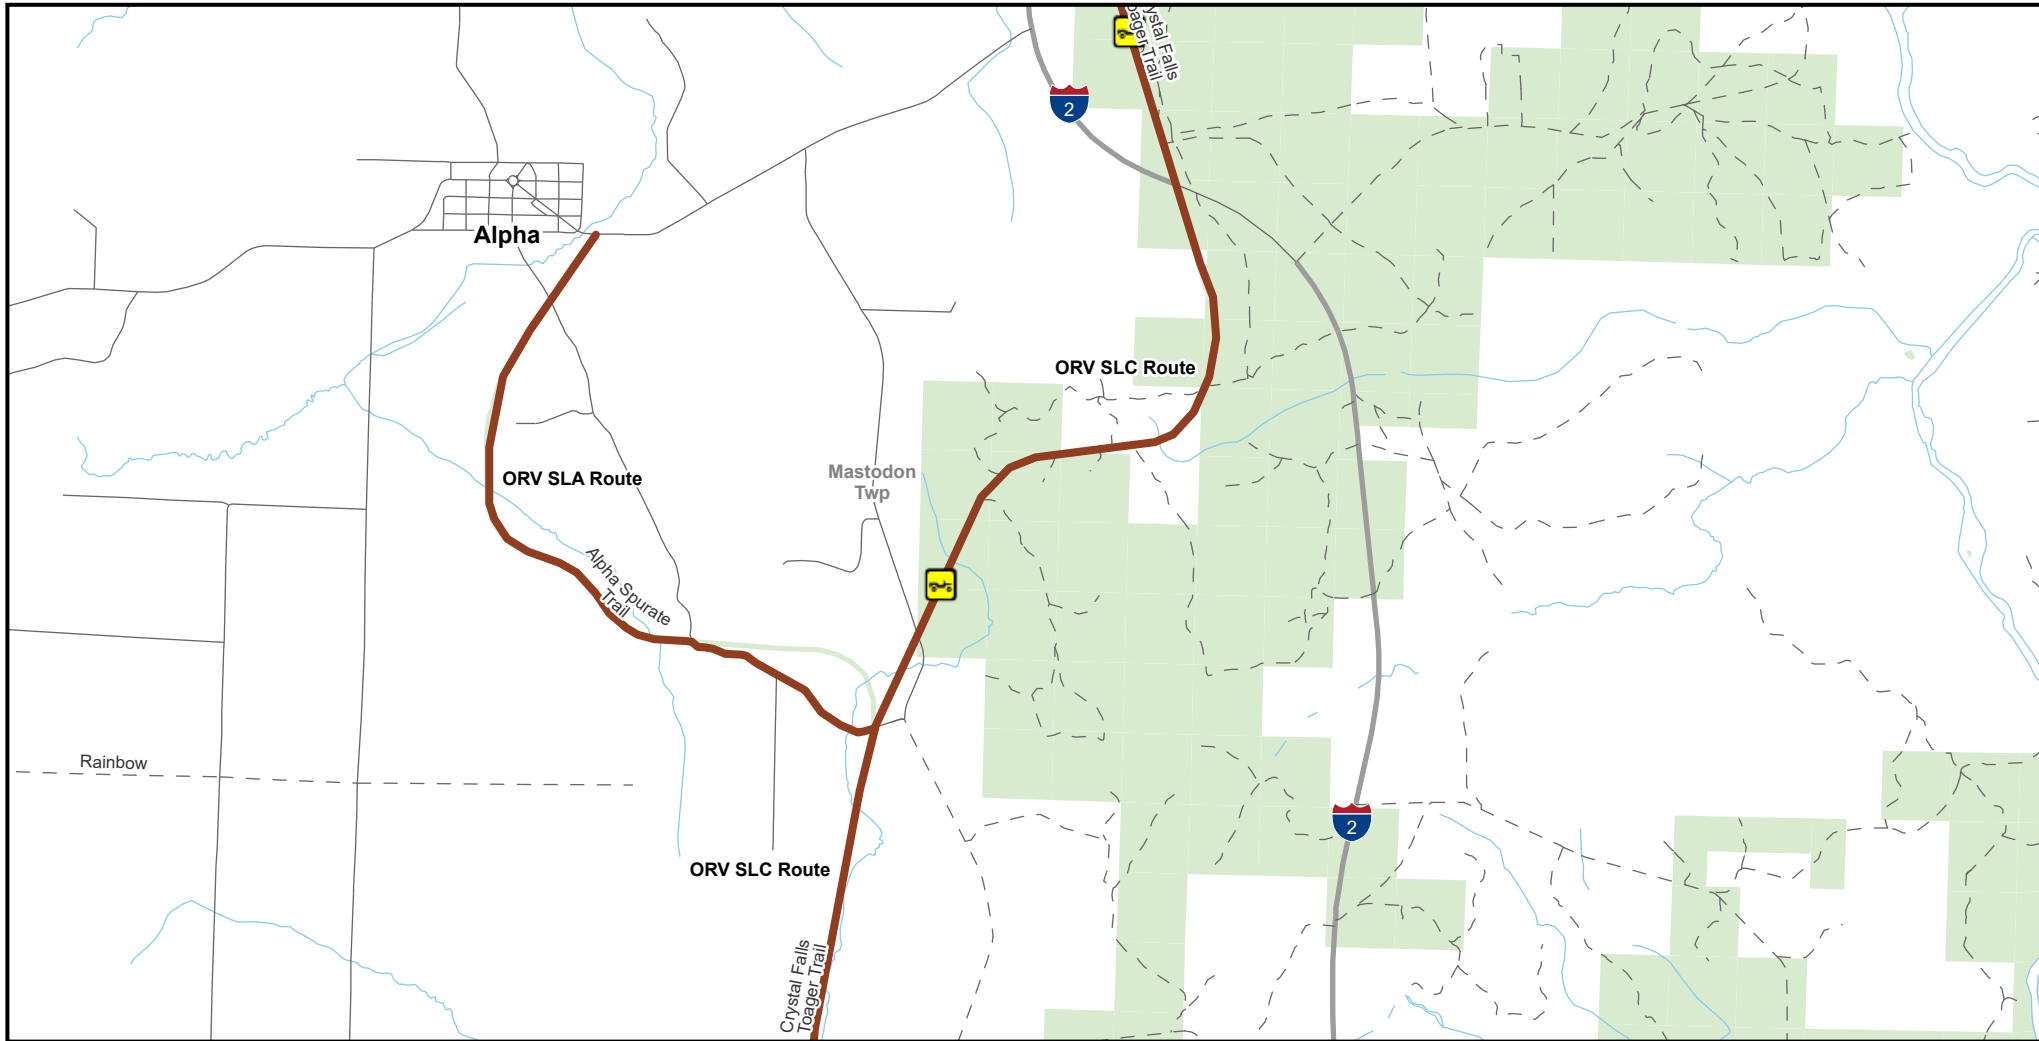

ORV SLA Route -- Alpha

Iron County, Michigan

Description: 3 Miles

Advisory: Trails and Routes have two-way traffic.
Disclaimer: Trails shown on this map are an approximate representation of the trail system at the time of publication and may not reflect current ground conditions. Stay on signed trails only!

ORV Route

-  ORV Route (72 Inch) ORVs of all sizes including off-road motorcycles. ORV license and trail permit required unless licensed by the Secretary of State.
-  Highway
-  Paved Road
-  Gravel or Dirt Road
-  DNR-managed land
-  County