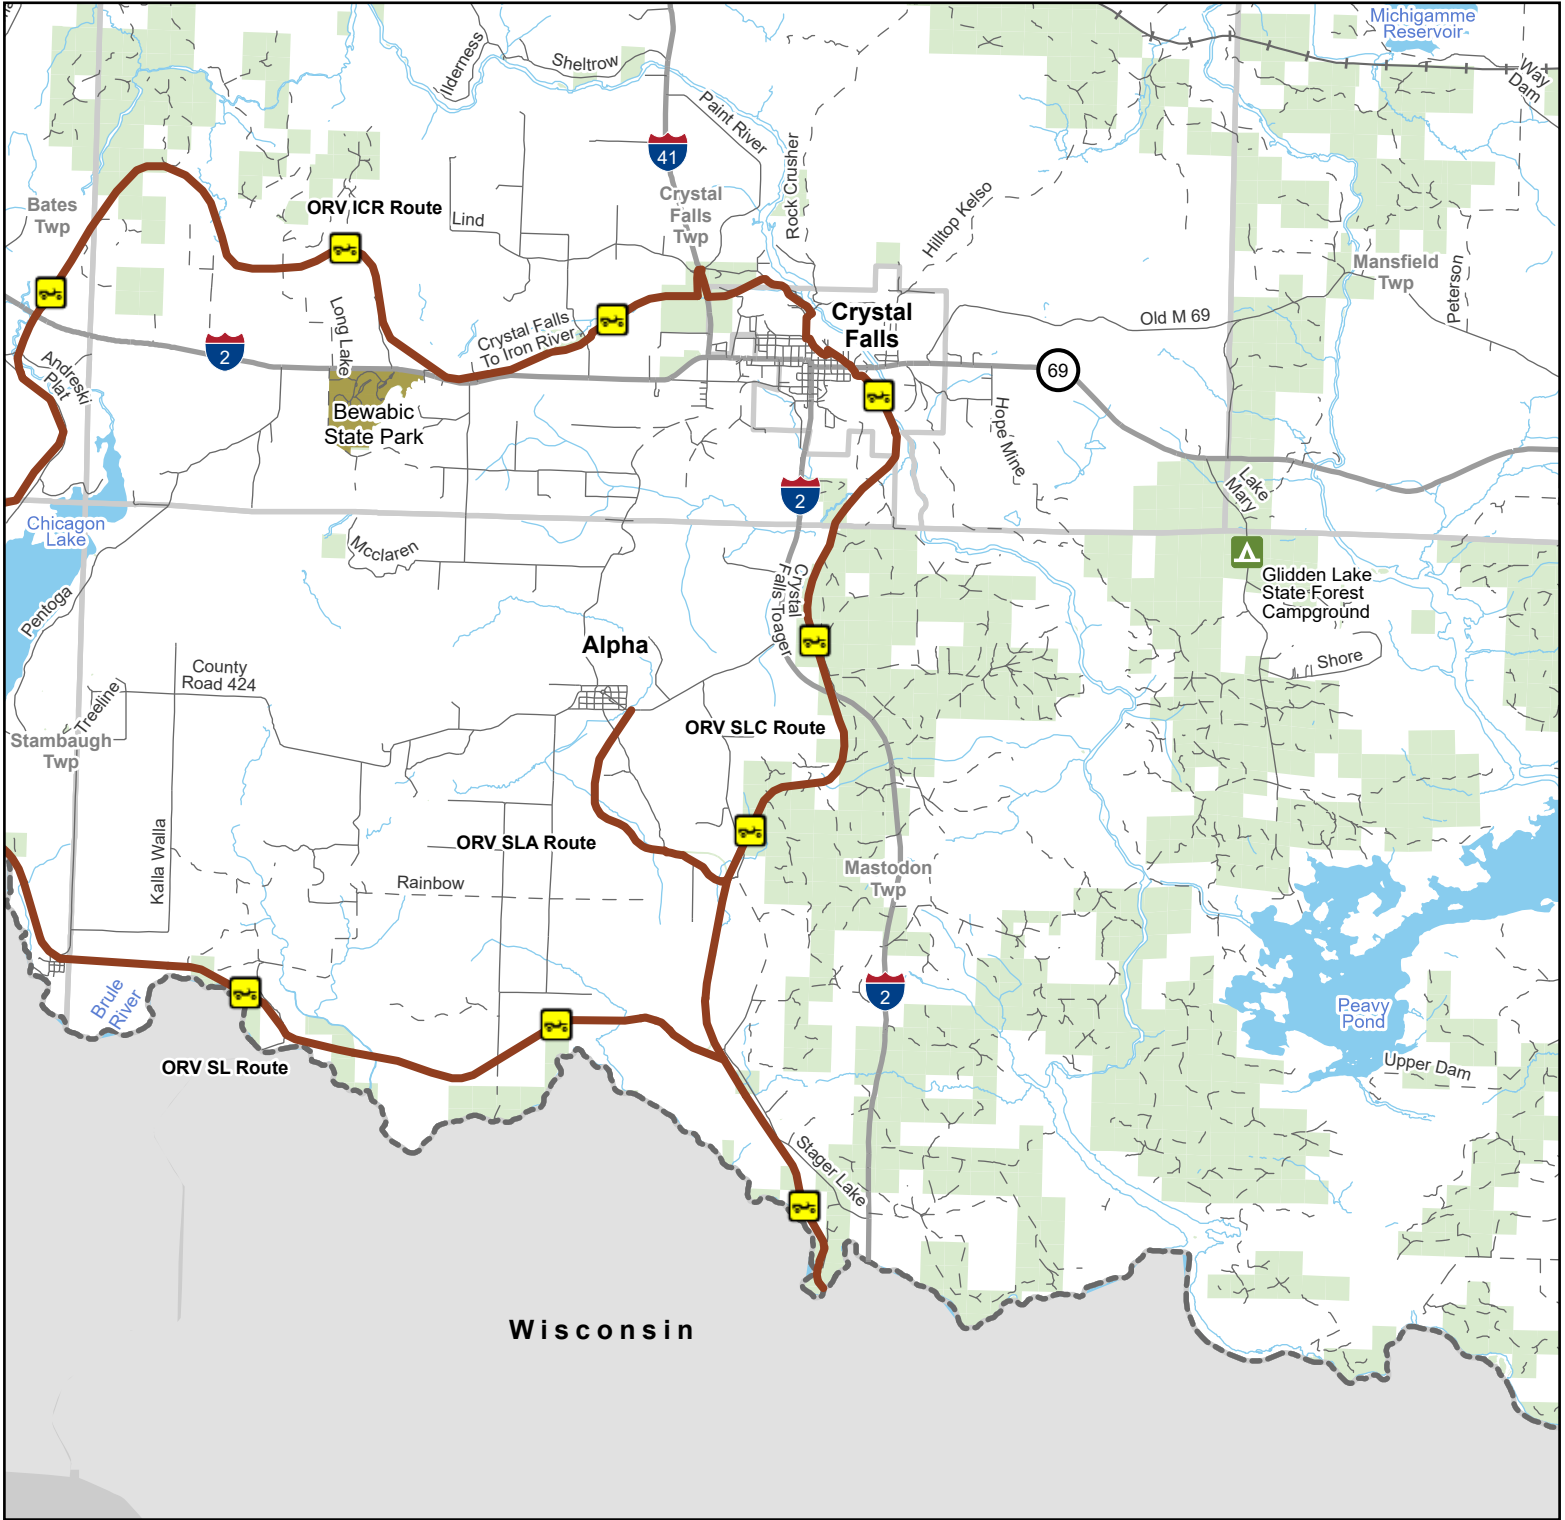

ORV SLC Route -- Crystal Falls, Stager Junction, ORV SL Route

Iron County, Michigan

Advisory: Trails and Routes have two-way traffic. Disclaimer: Trails shown on this map are an approximate representation of the trail system at the time of publication and may not reflect current ground conditions. Stay on signed trails only!

- State forest campground
- ORV Route
- ORV Route (72 Inch) ORVs of all sizes including off-road motorcycles. ORV license and trail permit required unless licensed by the Secretary of State.
- ORV ICR Route
- ORV SLC Route
- ORV SLA Route
- ORV SL Route
- Highway
- Paved Road
- Gravel or Dirt Road
- Railroad
- Lakes And Rivers
- Michigan State Park
- DNR-managed land
- Federally-managed land
- Civil Township
- County

Description: 9 Miles

Updated: 04/10/2026
If you need assistance with this map, please email DNR-Trails@michigan.gov.