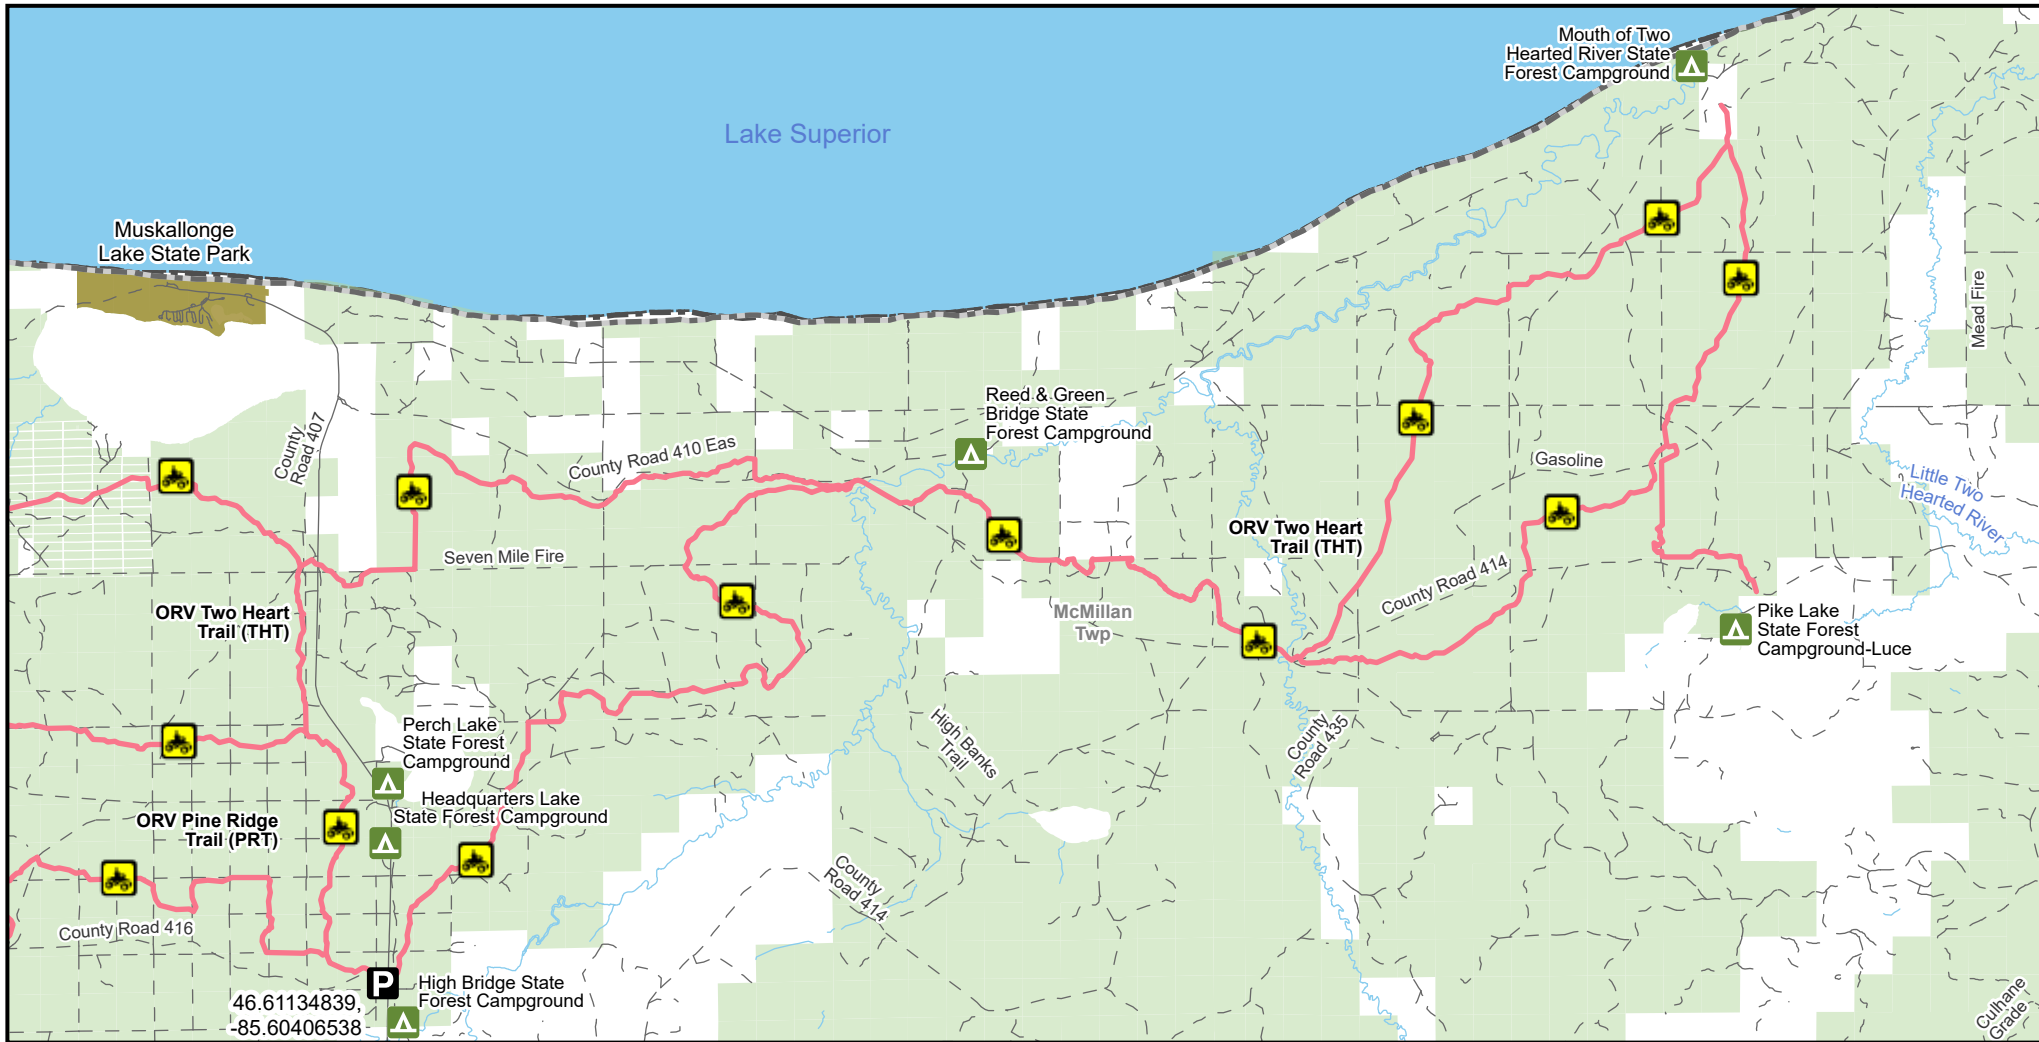

# ORV Two Heart Trail (THT)

Luce County, Michigan

Description: 33 Miles

Advisory: Trails and Routes have two-way traffic.  
Disclaimer: Trails shown on this map are an approximate representation of the trail system at the time of publication and may not reflect current ground conditions. Stay on signed trails only!

- Parking Lot
- State forest campground
- ORV Trail
- ATV Trail (50 Inch) ORVs 50 inches in width or less including off-road motorcycles. ORV license and trail permit required.
- Paved Road
- Gravel or Dirt Road
- Michigan State Park
- DNR-managed land
- County

46.61134839,  
-85.60406538