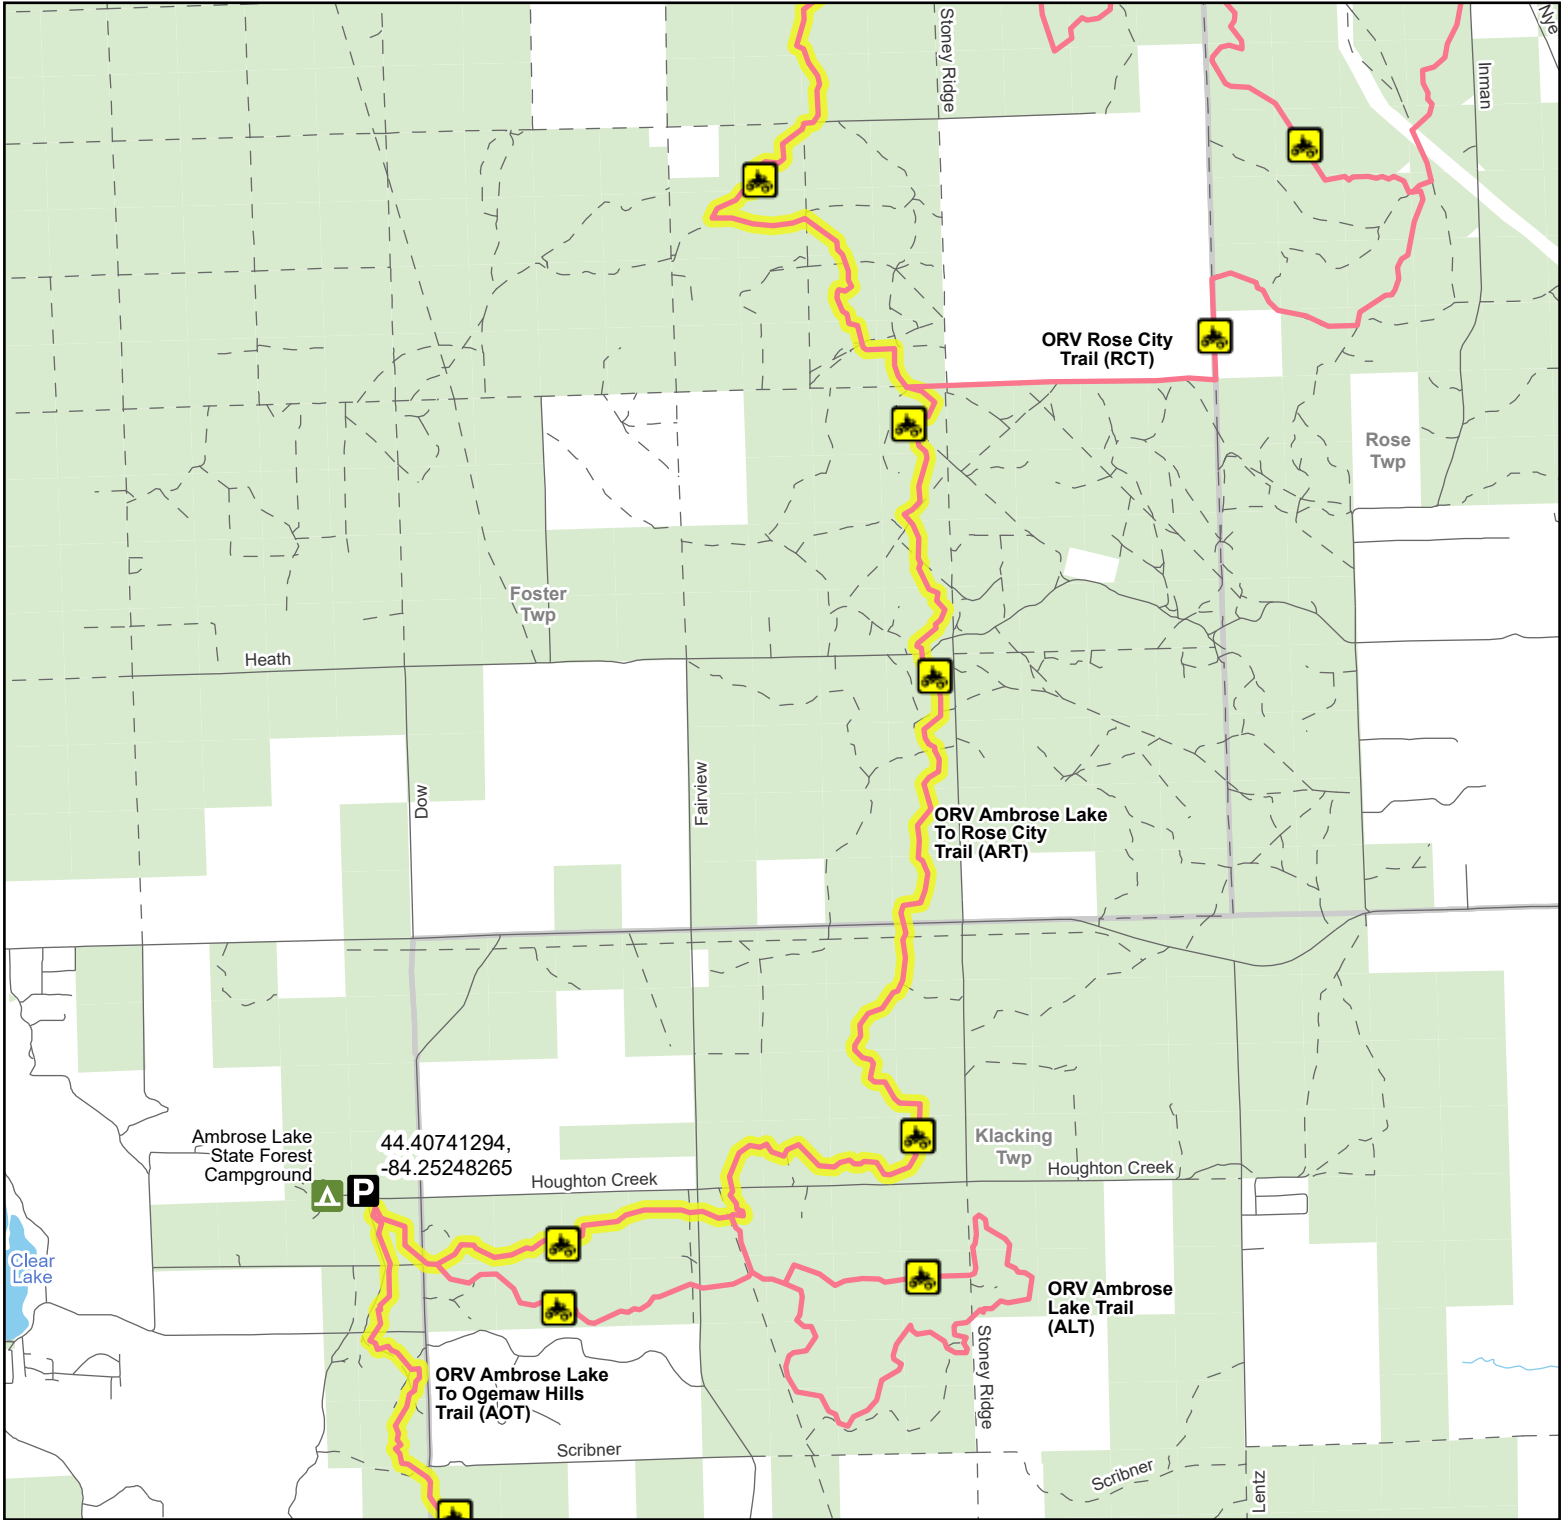

# ORV Ambrose Lake To Rose City Trail (ART)

Ogemaw County, Michigan

Description:

Advisory: Trails and Routes have two-way traffic. Disclaimer: Trails shown on this map are an approximate representation of the trail system at the time of publication and may not reflect current ground conditions. Stay on signed trails only!

- Parking Lot
- State forest campground
- ORV Trail

- ATV Trail (50 Inch) ORVs 50 inches in width or less including off-road motorcycles. ORV license and trail permit required.
- Michigan Cross Country Cycle Trail MCCCT
- Highway

- Paved Road
- Gravel or Dirt Road
- Lakes And Rivers
- DNR-managed land
- Civil Township
- County