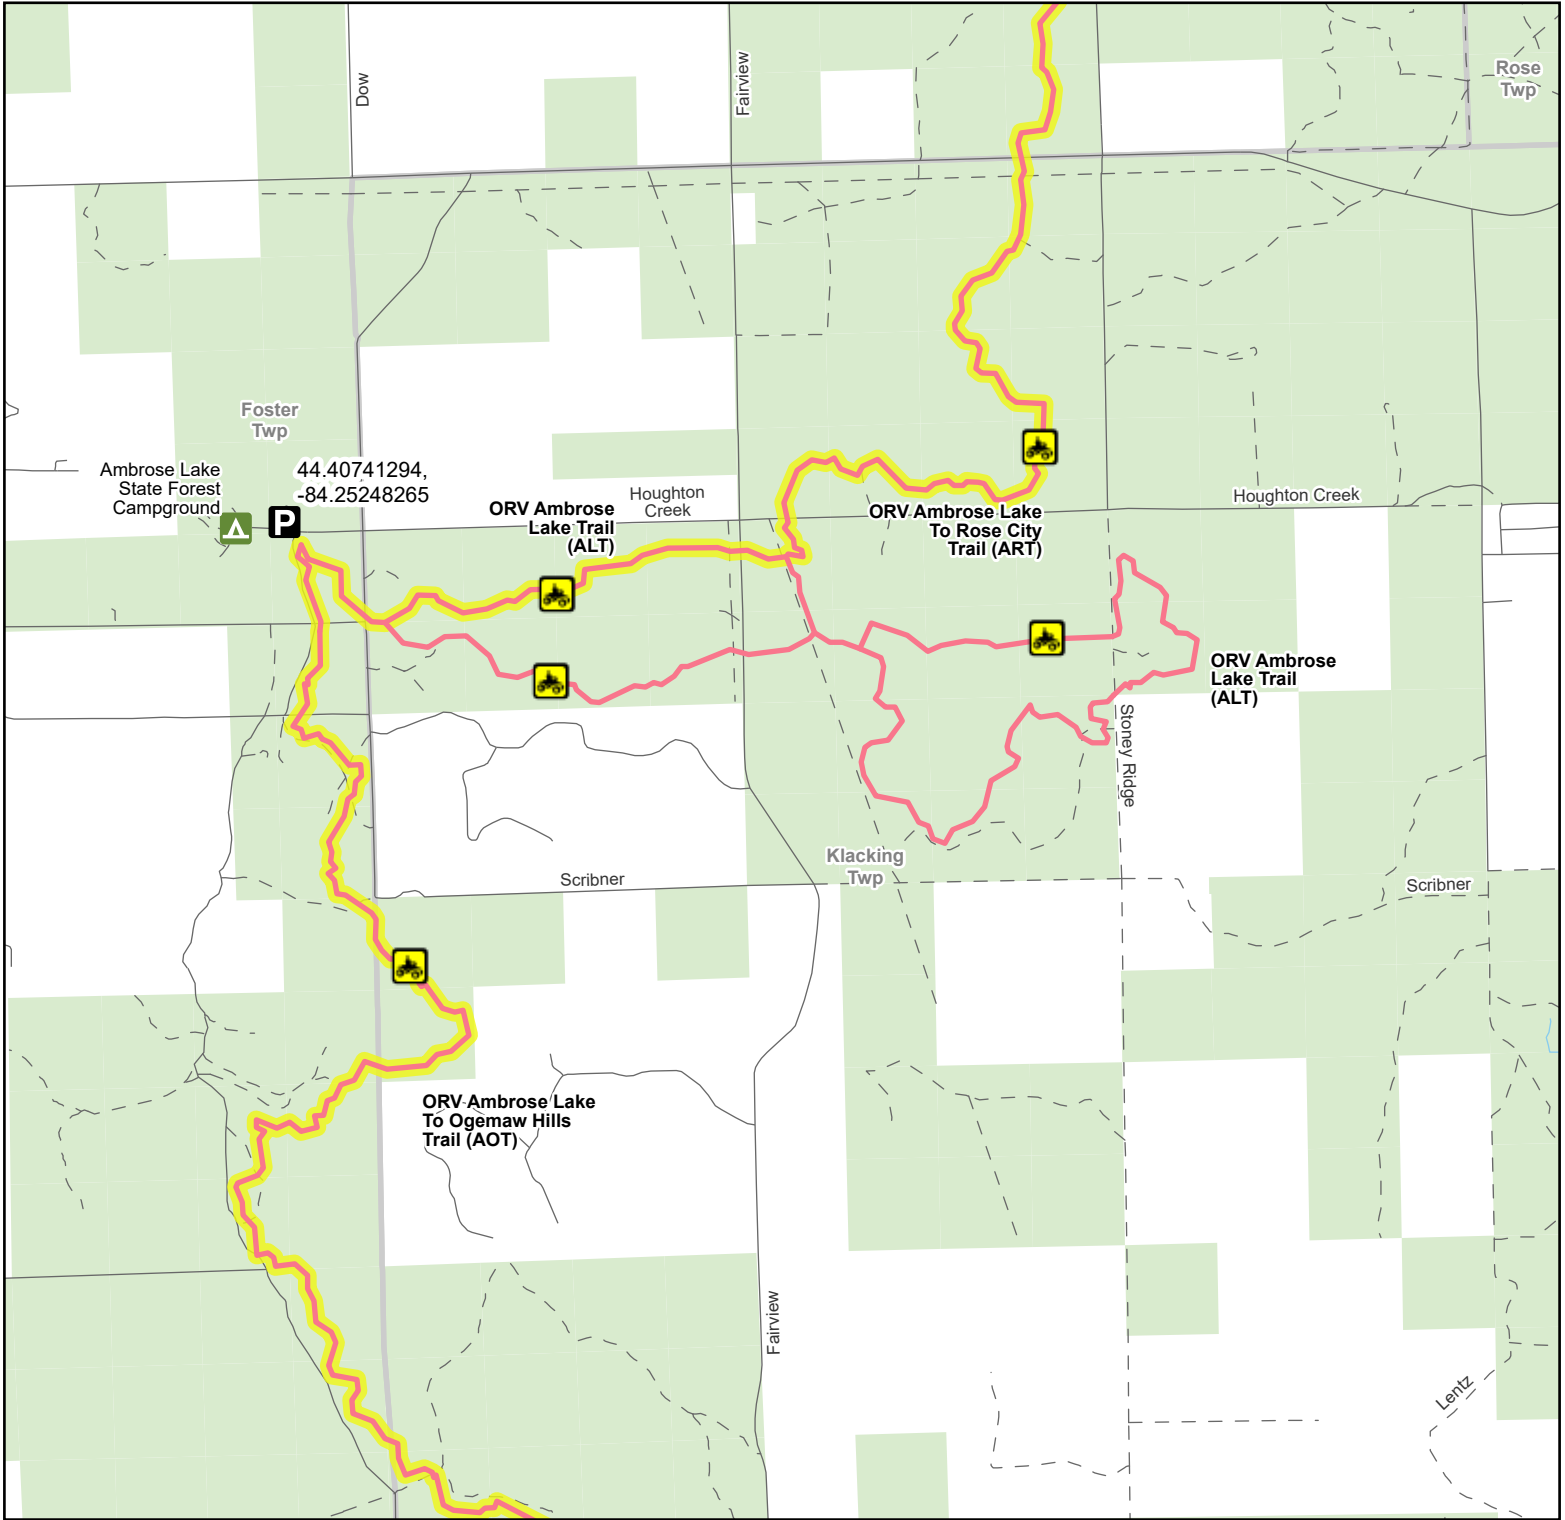

# ORV Ambrose Lake Trail (ALT)

Ogemaw County, Michigan

Description:

Advisory: Trails and Routes have two-way traffic.  
Disclaimer: Trails shown on this map are an approximate representation of the trail system at the time of publication and may not reflect current ground conditions. Stay on signed trails only!

- Parking Lot
- State forest campground
- ORV Trail

- ATV Trail (50 Inch) ORVs 50 inches in width or less including off-road motorcycles. ORV license and trail permit required.
- Michigan Cross Country Cycle Trail MCCCT
- Highway

- Paved Road
- Gravel or Dirt Road
- DNR-managed land
- Civil Township
- County