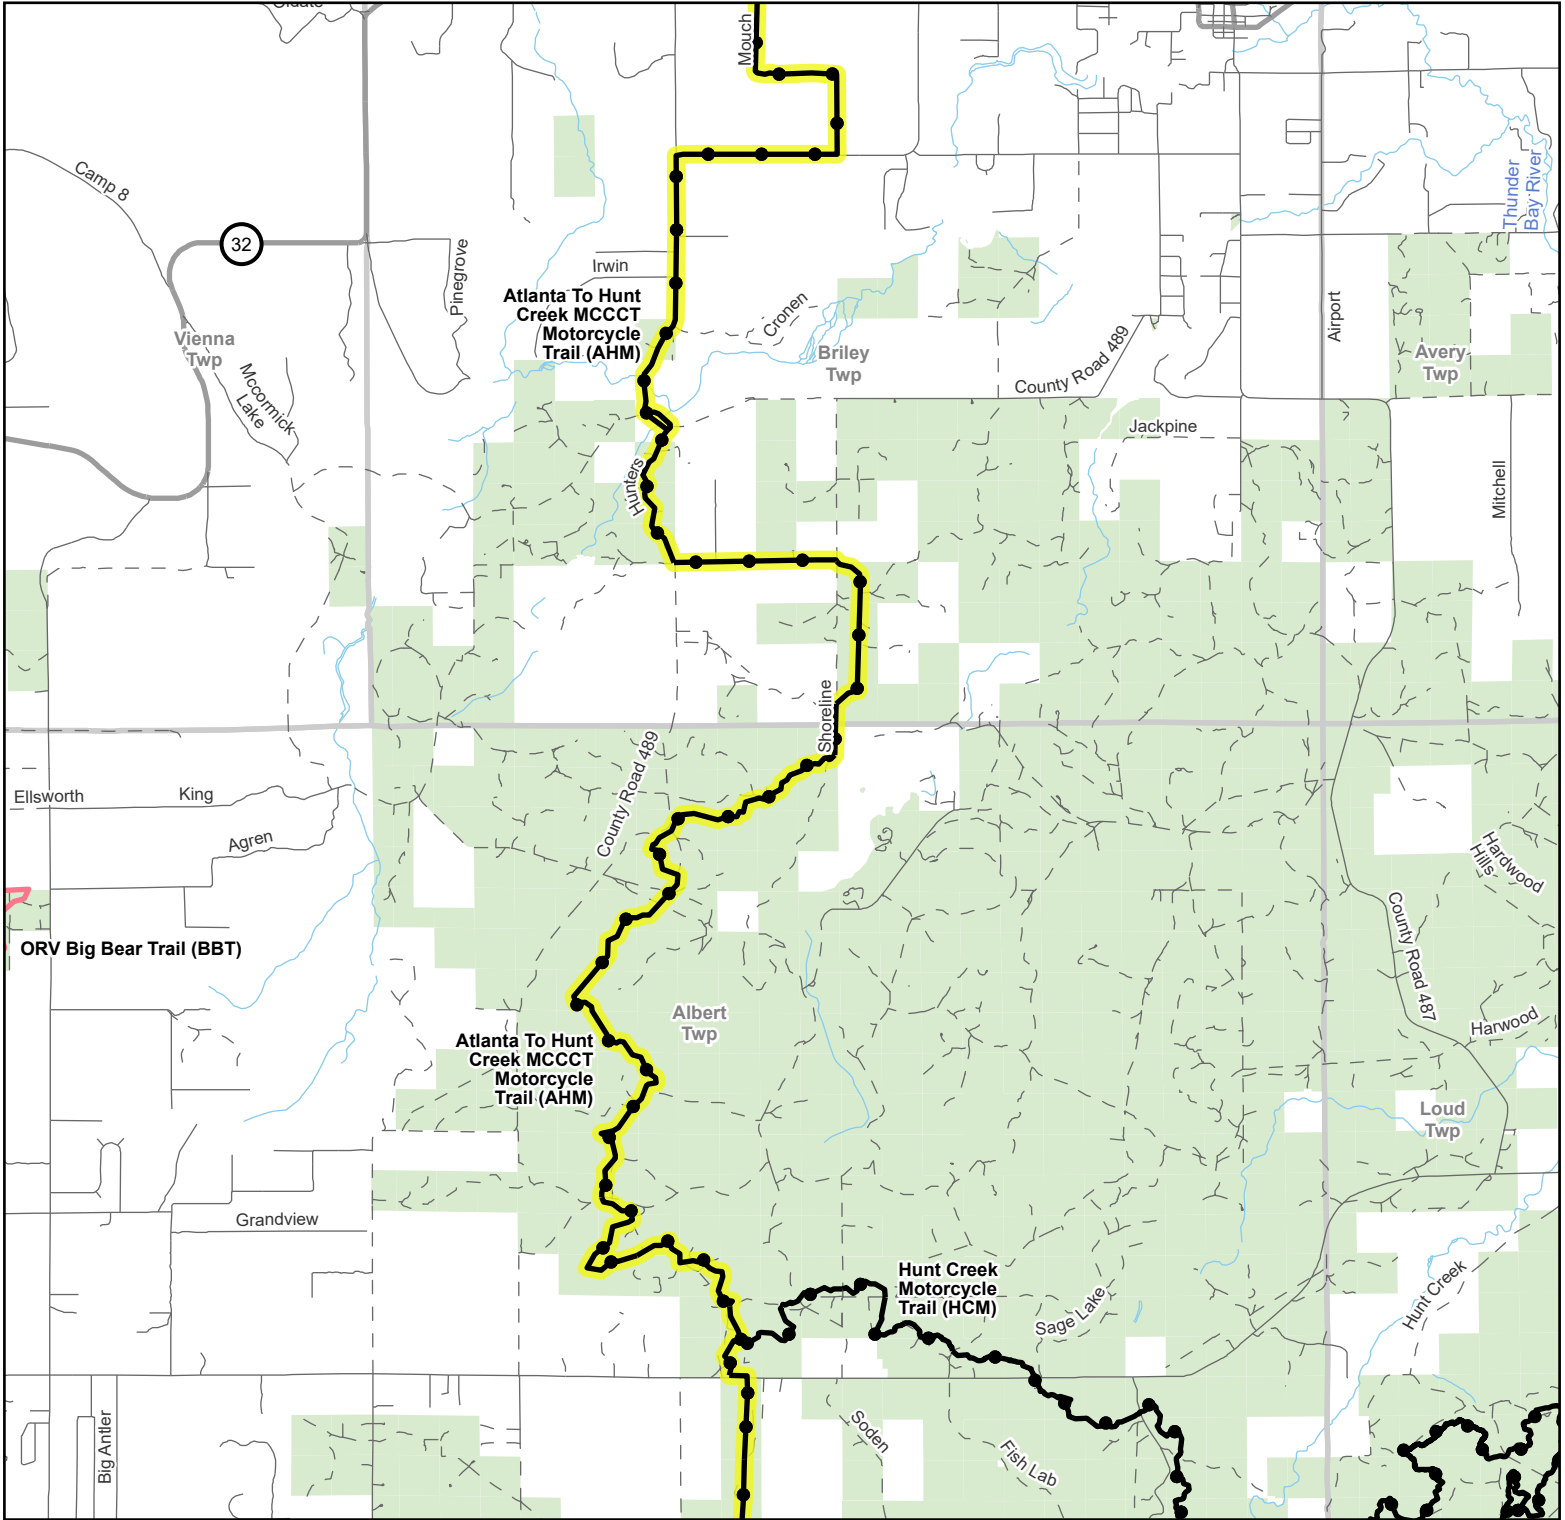

Atlanta To Hunt Creek MCCCT Motorcycle Trail (AHM) South

Montmorency County, Michigan

Advisory: Trails and Routes have two-way traffic. Disclaimer: Trails shown on this map are an approximate representation of the trail system at the time of publication and may not reflect current ground conditions. Stay on signed trails only!

- DNR Motorcycle Trails 24 Inch Maximum Width
- Michigan Cross Country Cycle Trail MCCCT
- DNR-managed land
- ATV Trail (50 Inch) ORVs 50 inches in width or less including off-road motorcycles. ORV license and trail permit required.
- Highway
- Paved Road
- Gravel or Dirt Road
- Civil Township
- County