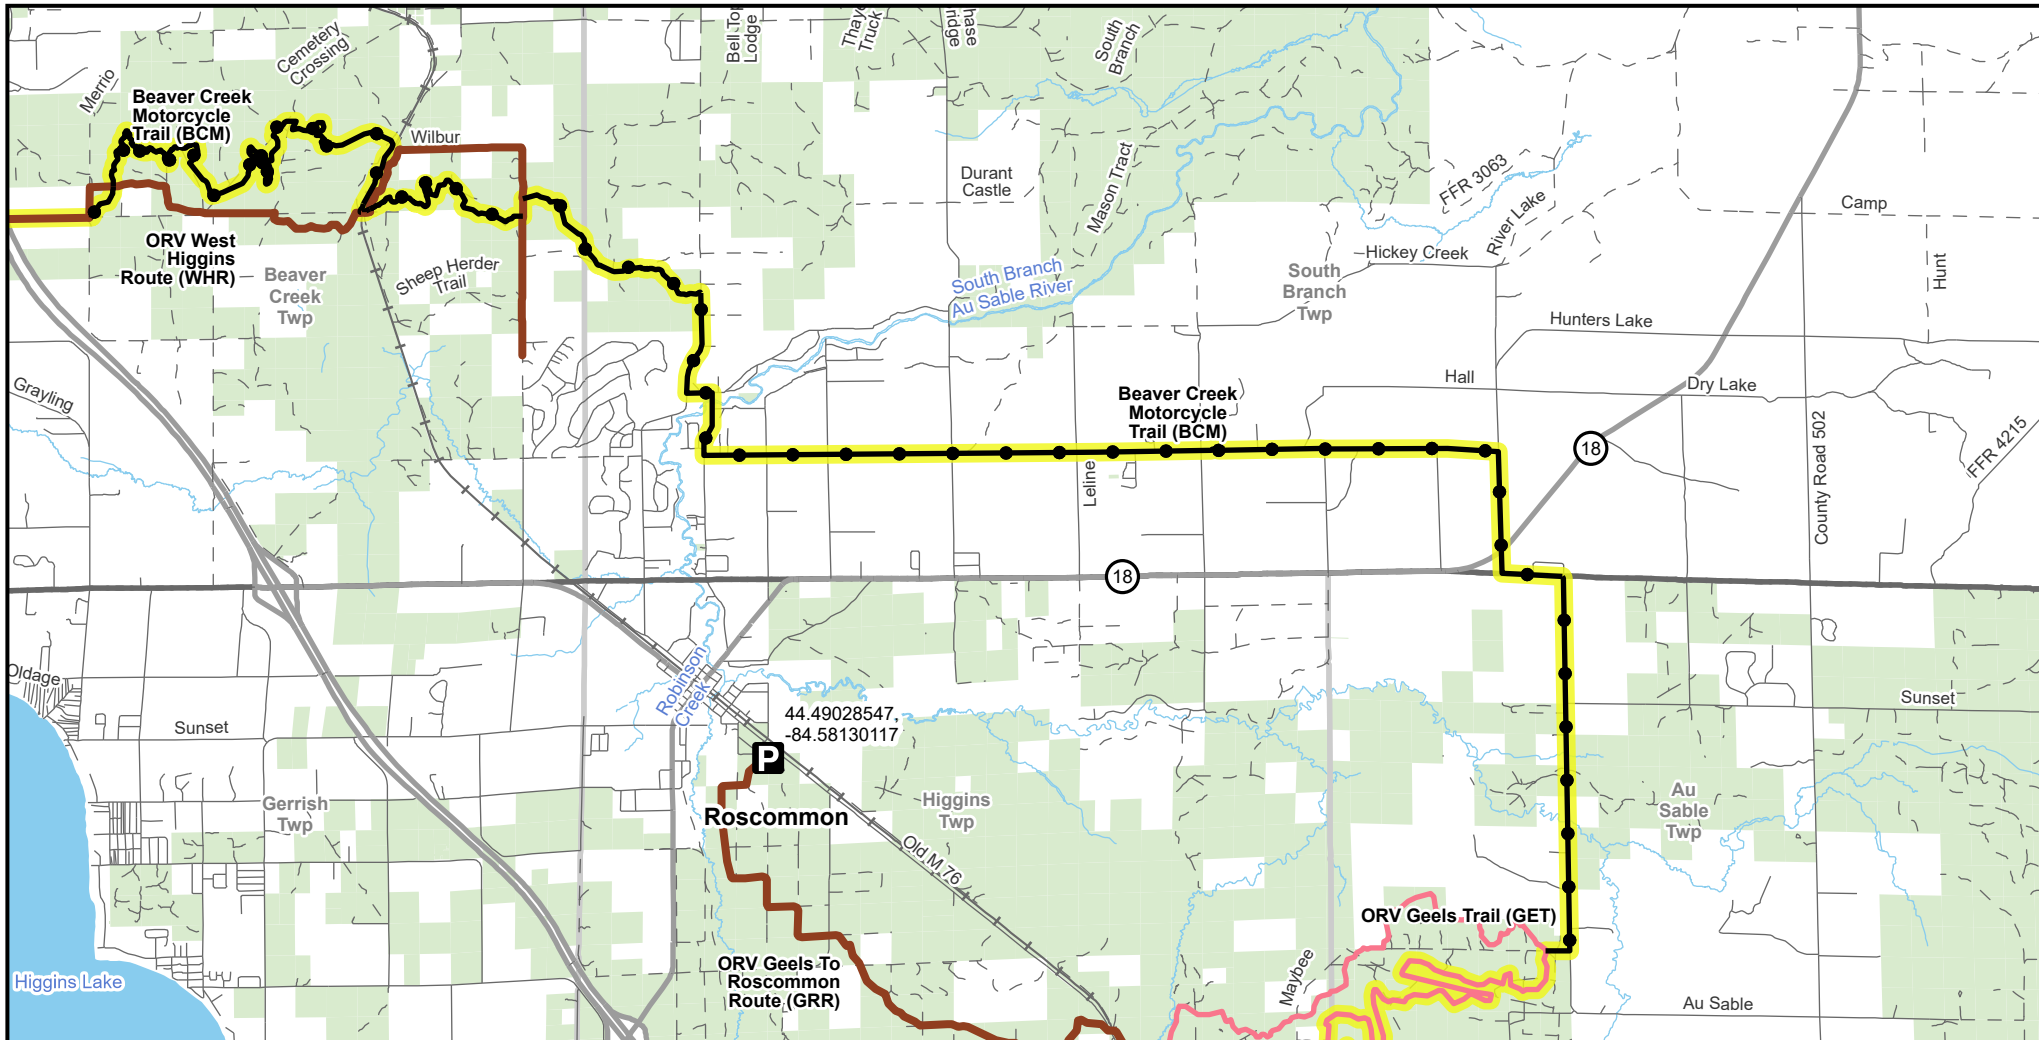

# Beaver Creek Motorcycle Trail (BCM) East

## Crawford and Roscommon Counties, Michigan

Advisory: Trails and Routes have two-way traffic.  
 Disclaimer: Trails shown on this map are an approximate representation of the trail system at the time of publication and may not reflect current ground conditions. Stay on signed trails only!

- P** Parking Lot
- DNR Motorcycle Trail 24 Inch Maximum Width
- ATV Trail (50 Inch) ORVs 50 inches in width or less including off-road motorcycles. ORV license and trail permit required.
- ORV Route (72 Inch) ORVs of all sizes including off-road motorcycles. ORV license and trail permit required unless licensed by the Secretary of State.
- Michigan Cross Country Cycle Trail MCCCT
- Highway
- Paved Road
- Gravel or Dirt Road
- Railroad
- DNR-managed land
- Lakes And Rivers
- Civil Township
- County

Description: Motorcycle trail 30 miles.

Updated: 04/20/2026

If you need assistance with this map, please email [DNR-Trails@michigan.gov](mailto:DNR-Trails@michigan.gov).