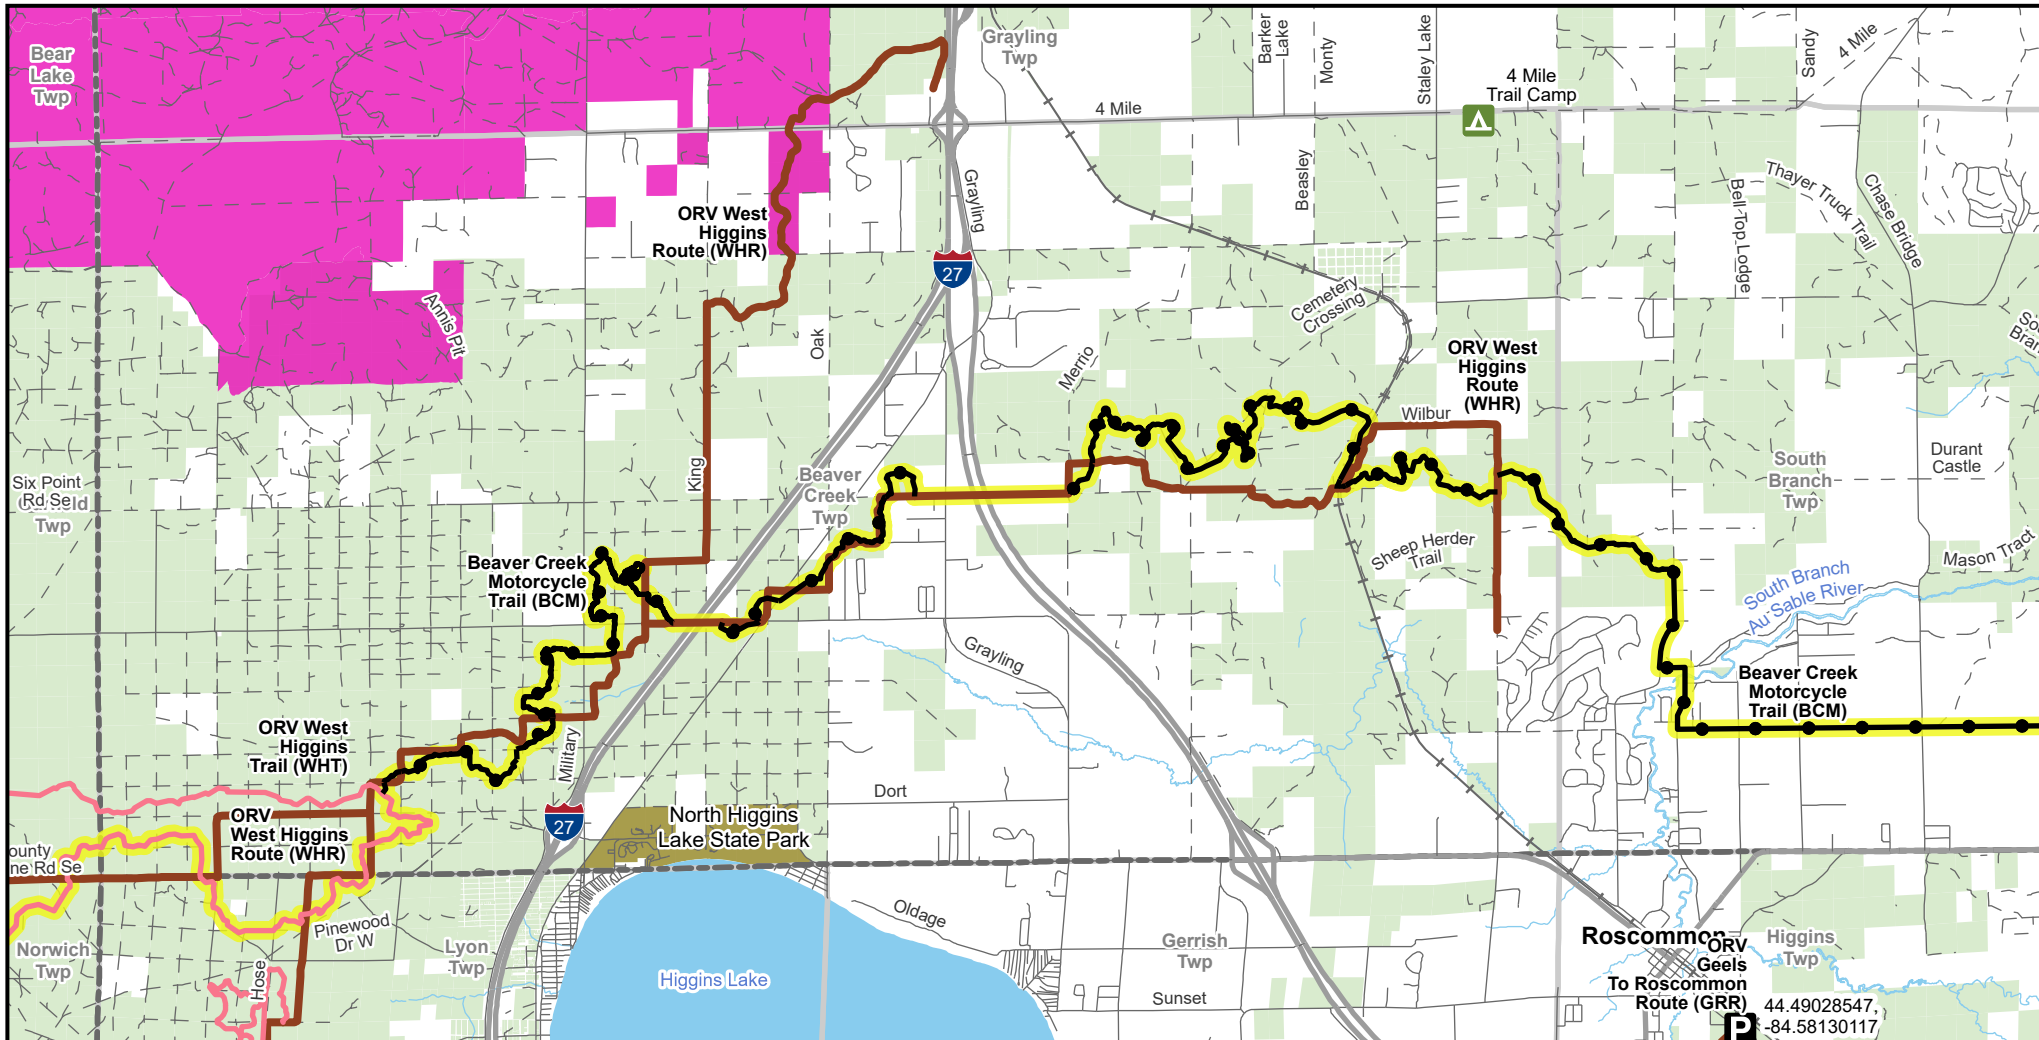

Beaver Creek Motorcycle Trail (BCM) West

Crawford and Roscommon Counties, Michigan

Advisory: Trails and Routes have two-way traffic.
 Disclaimer: Trails shown on this map are an approximate representation of the trail system at the time of publication and may not reflect current ground conditions. Stay on signed trails only!

Parking Lot	ORV Route (72 Inch) ORVs of all sizes including off-road motorcycles. ORV license and trail permit required unless licensed by the Secretary of State.	Paved Road	Lakes And Rivers
State forest campground	Michigan Cross Country Cycle Trail MCCCT	Gravel or Dirt Road	Civil Township
DNR Motorcycle Trail 24 Inch Maximum Width	Highway	Railroad	County
ATV Trail (50 Inch) ORVs 50 inches in width or less including off-road motorcycles. ORV license and trail permit required.		Camp Grayling	
		Michigan State Park	
		DNR-managed land	

Description: Motorcycle trail 30 miles.

Updated: 04/20/2026
 If you need assistance with this map, please email DNR-Trails@michigan.gov.