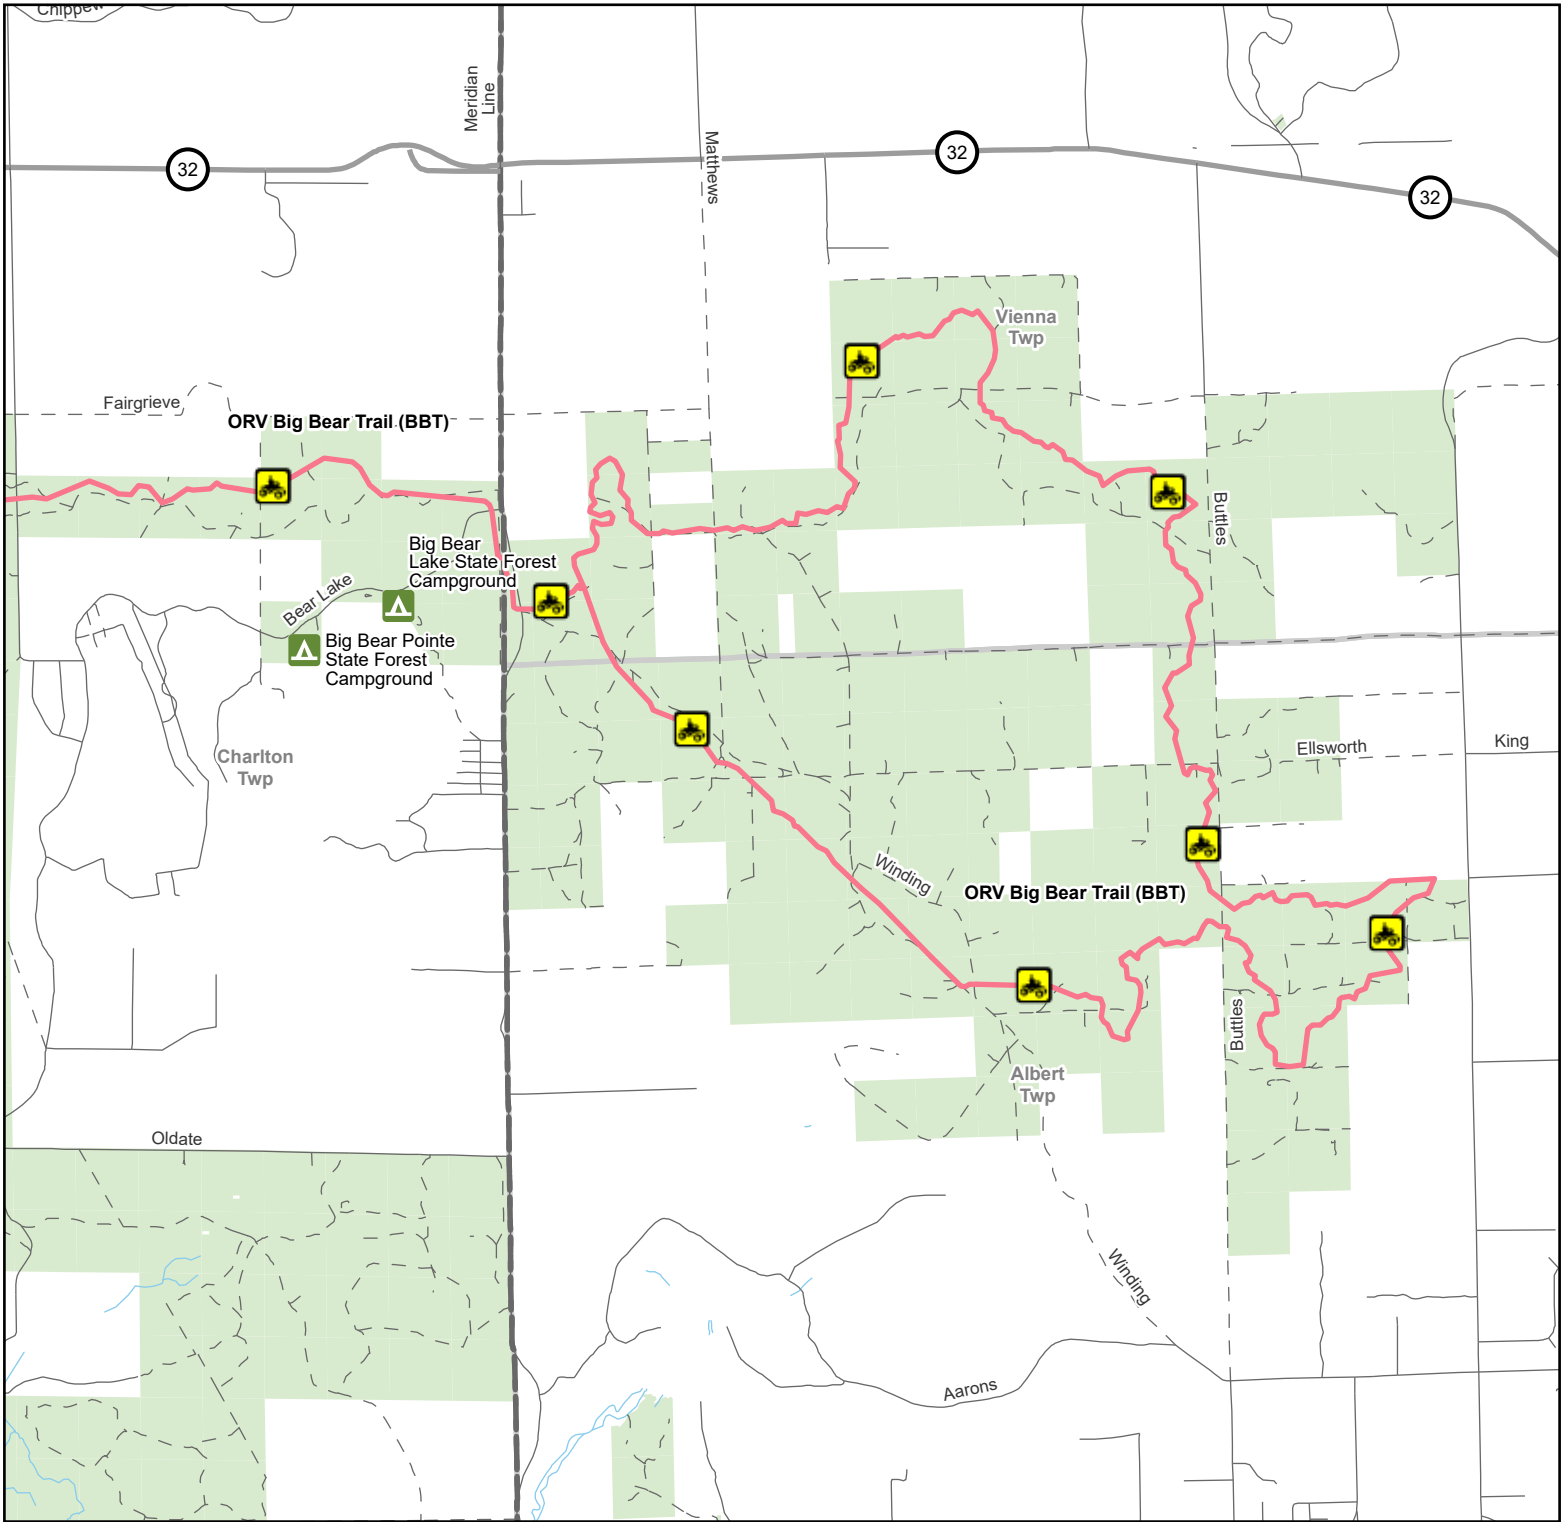

ORV Big Bear Trail (BBT)

Montmorency County, Michigan

Description:

Advisory: Trails and Routes have two-way traffic. Disclaimer: Trails shown on this map are an approximate representation of the trail system at the time of publication and may not reflect current ground conditions. Stay on signed trails only!

- State forest campground
- ORV Trail
- ATV Trail (50 Inch) ORVs 50 inches in width or less including off-road motorcycles. ORV license and trail permit required.
- Highway
- Paved Road
- Gravel or Dirt Road
- DNR-managed land
- Civil Township
- County