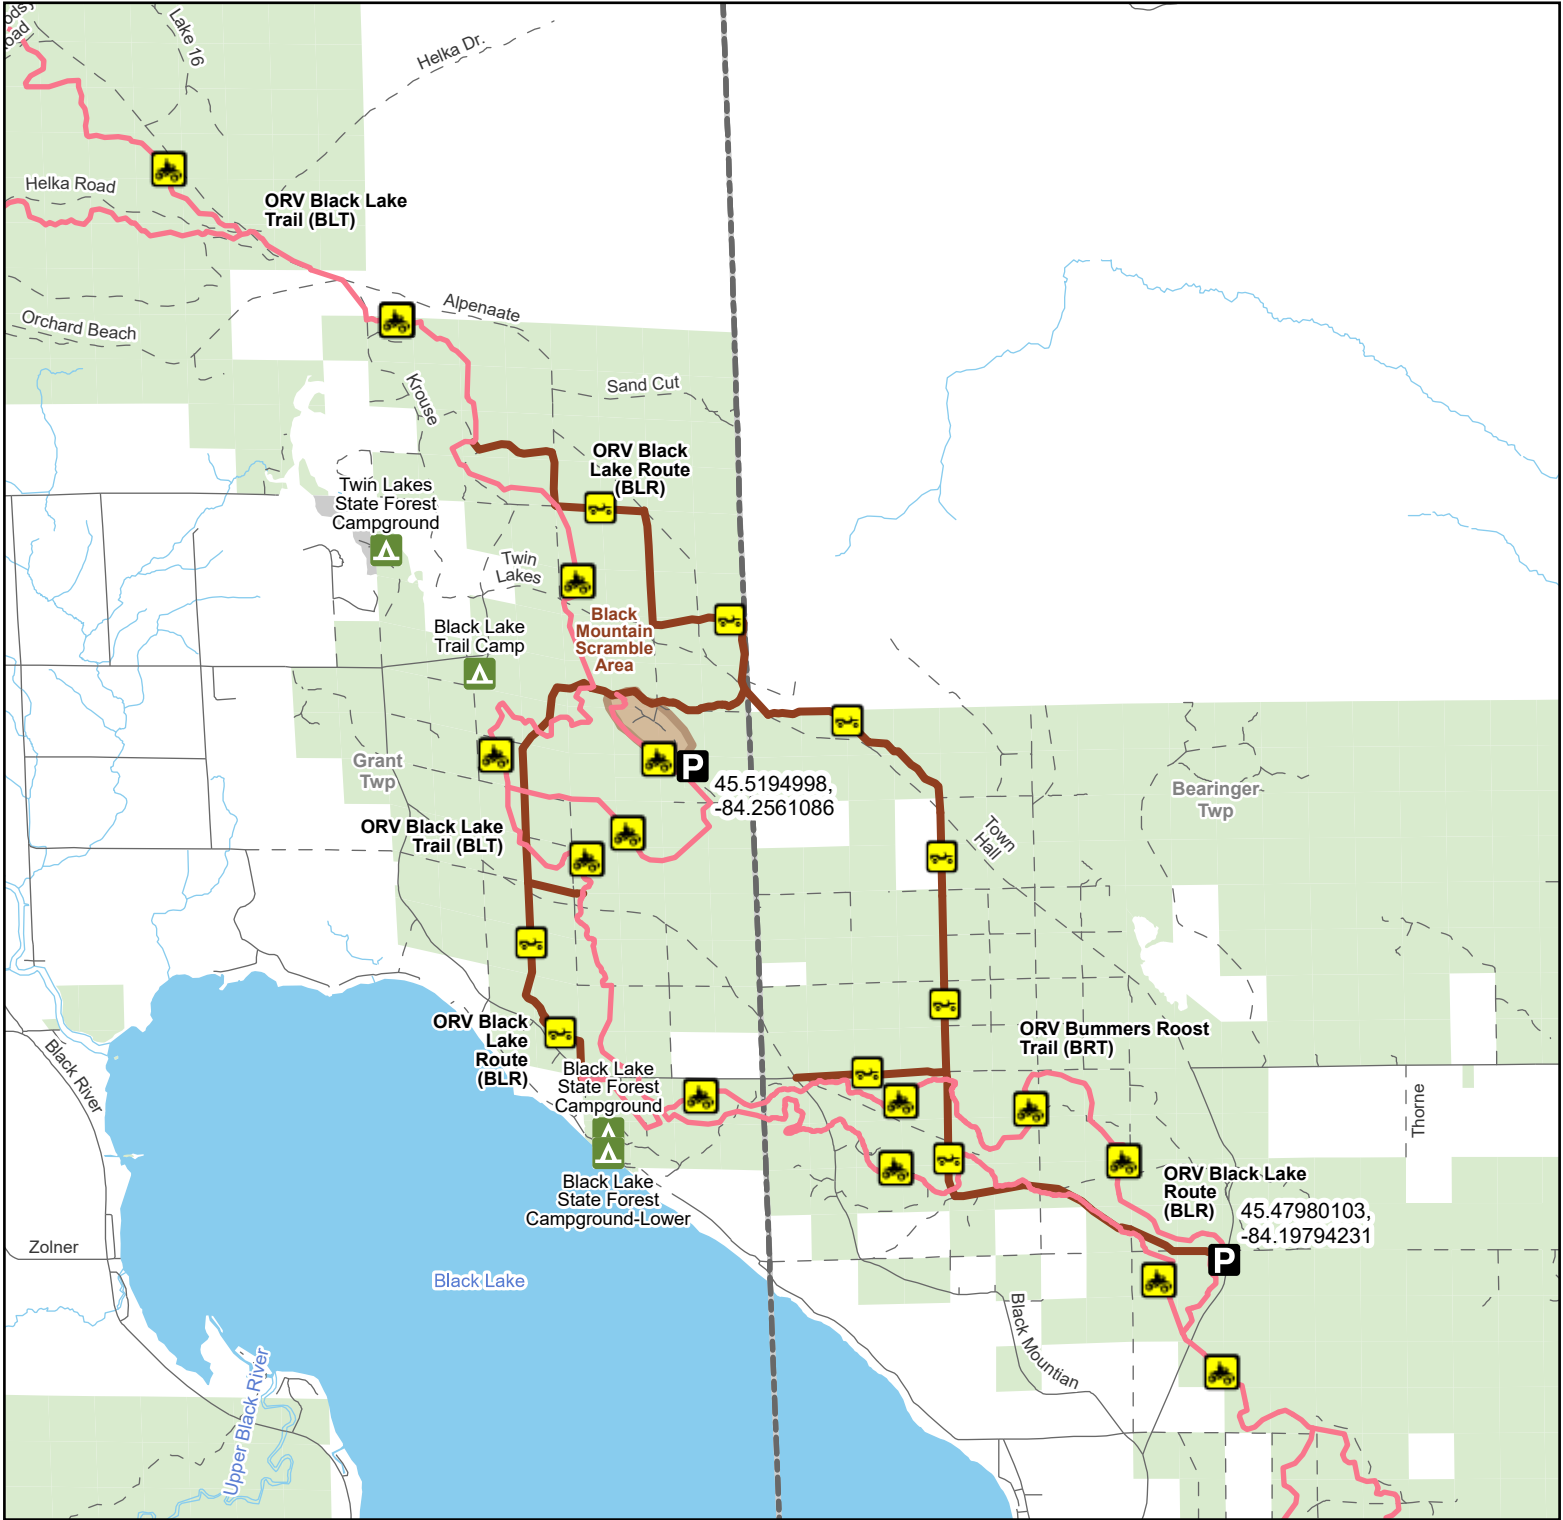

# ORV Black Lake Route (BLR) & ORV Black Lake Trail (BLT) South

Cheboygan & Presque Isle Counties, Michigan

Description:

Advisory: Trails and Routes have two-way traffic.  
Disclaimer: Trails shown on this map are an approximate representation of the trail system at the time of publication and may not reflect current ground conditions. Stay on signed trails only!

- Parking Lot
- State forest campground
- ORV Route
- ORV Trail
- ATV Trail (50 Inch) ORVs 50 inches in width or less including off-road motorcycles. ORV license and trail permit required.

- ORV Route (72 Inch) ORVs of all sizes including off-road motorcycles. ORV license and trail permit required unless licensed by the Secretary of State.
- Highway
- Paved Road
- Gravel or Dirt Road
- Lakes And Rivers

- ORV Scramble Area
- DNR-managed land
- Federally-managed land
- Civil Township
- County

Updated: 04/08/2026  
If you need assistance with this map, please email [DNR-Trails@michigan.gov](mailto:DNR-Trails@michigan.gov).