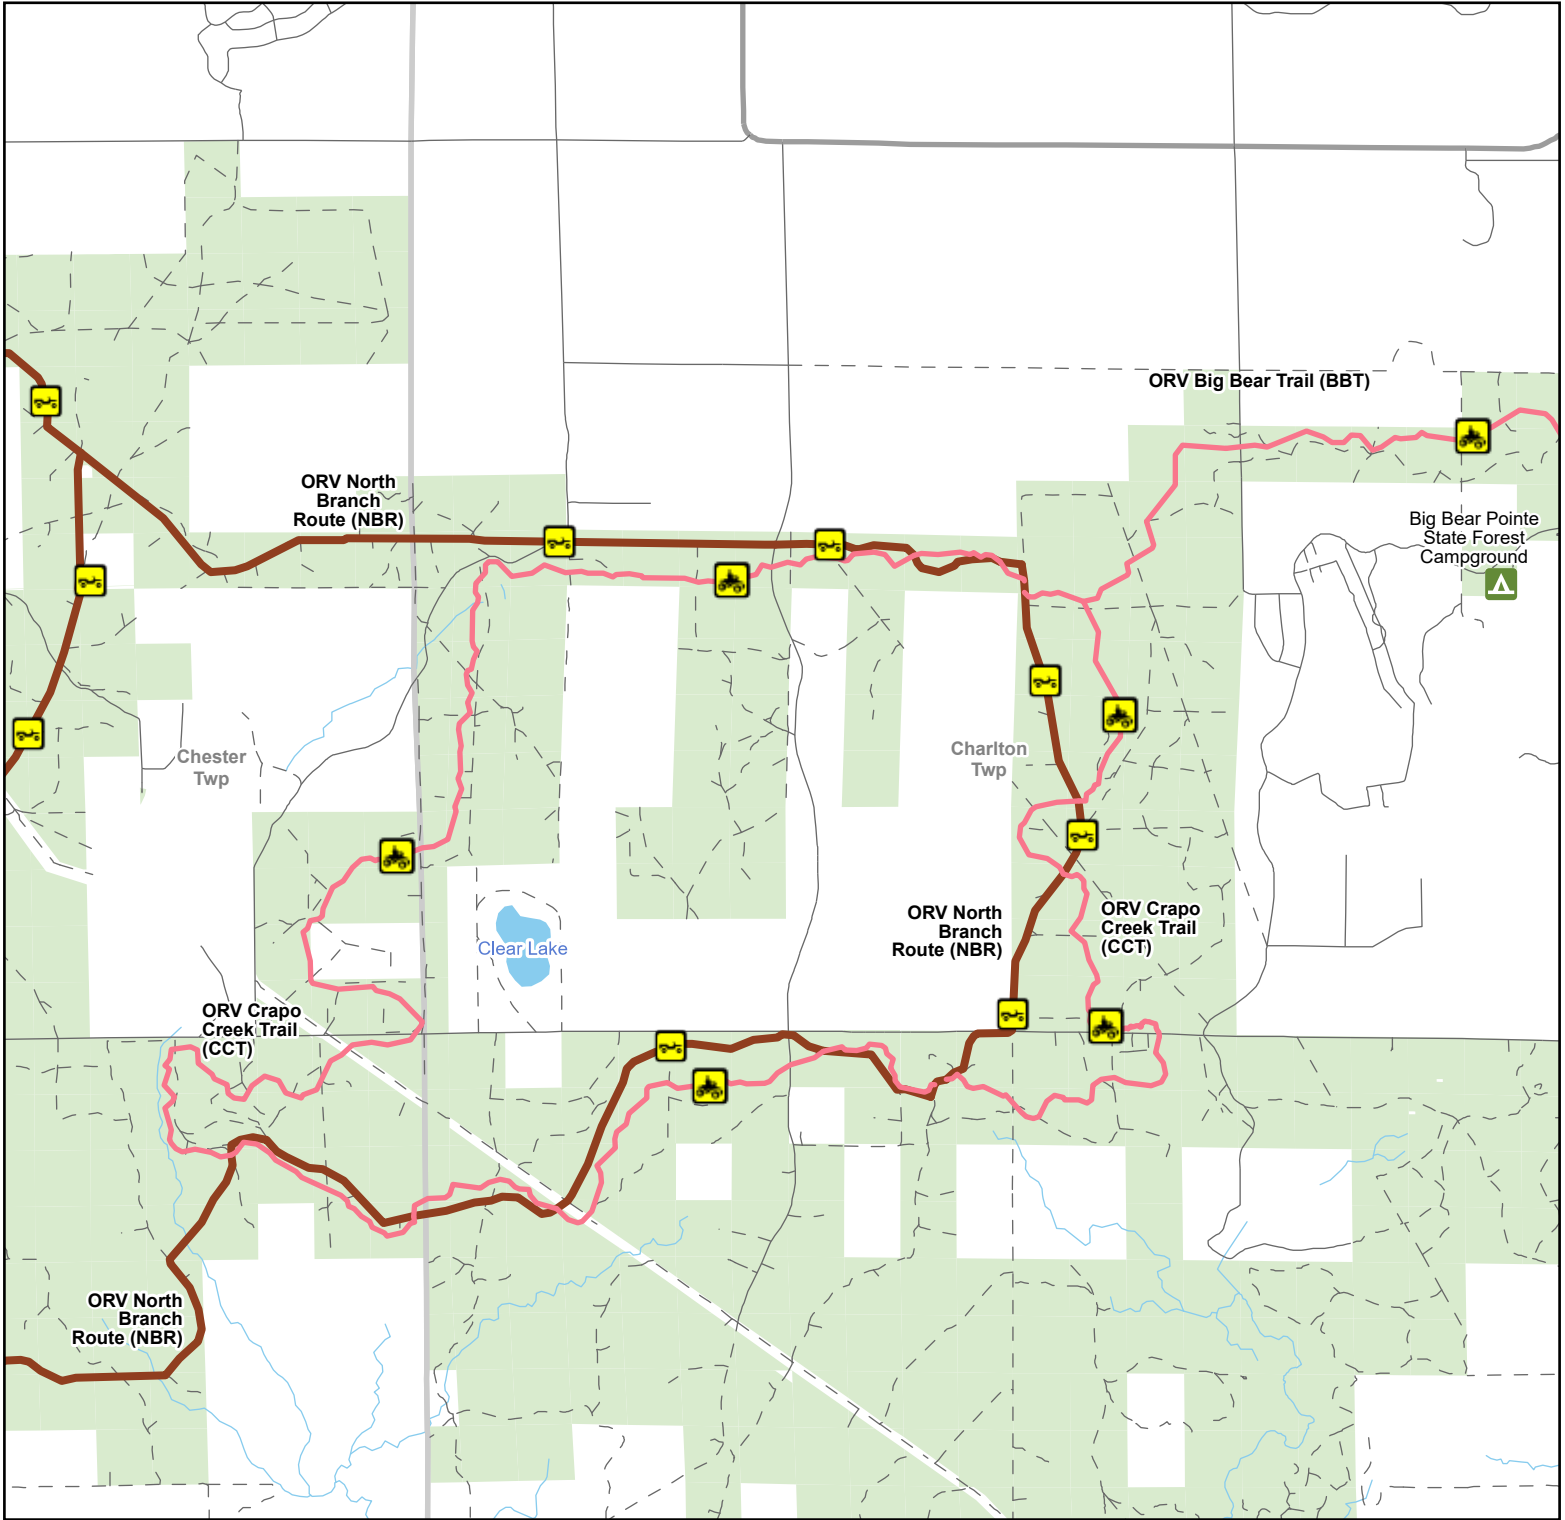

# ORV Crapo Creek Trail (CCT)

Otsego County, Michigan

Description:

Advisory: Trails and Routes have two-way traffic.  
Disclaimer: Trails shown on this map are an approximate representation of the trail system at the time of publication and may not reflect current ground conditions. Stay on signed trails only!

- State forest campground
- ORV Route
- ORV Trail
- ATV Trail (50 Inch) ORVs 50 inches in width or less including off-road motorcycles. ORV license and trail permit required.

- ORV Route (72 Inch) ORVs of all sizes including off-road motorcycles. ORV license and trail permit required unless licensed by the Secretary of State.
- Highway
- Paved Road
- Gravel or Dirt Road

- Lakes And Rivers
- DNR-managed land
- Civil Township
- County