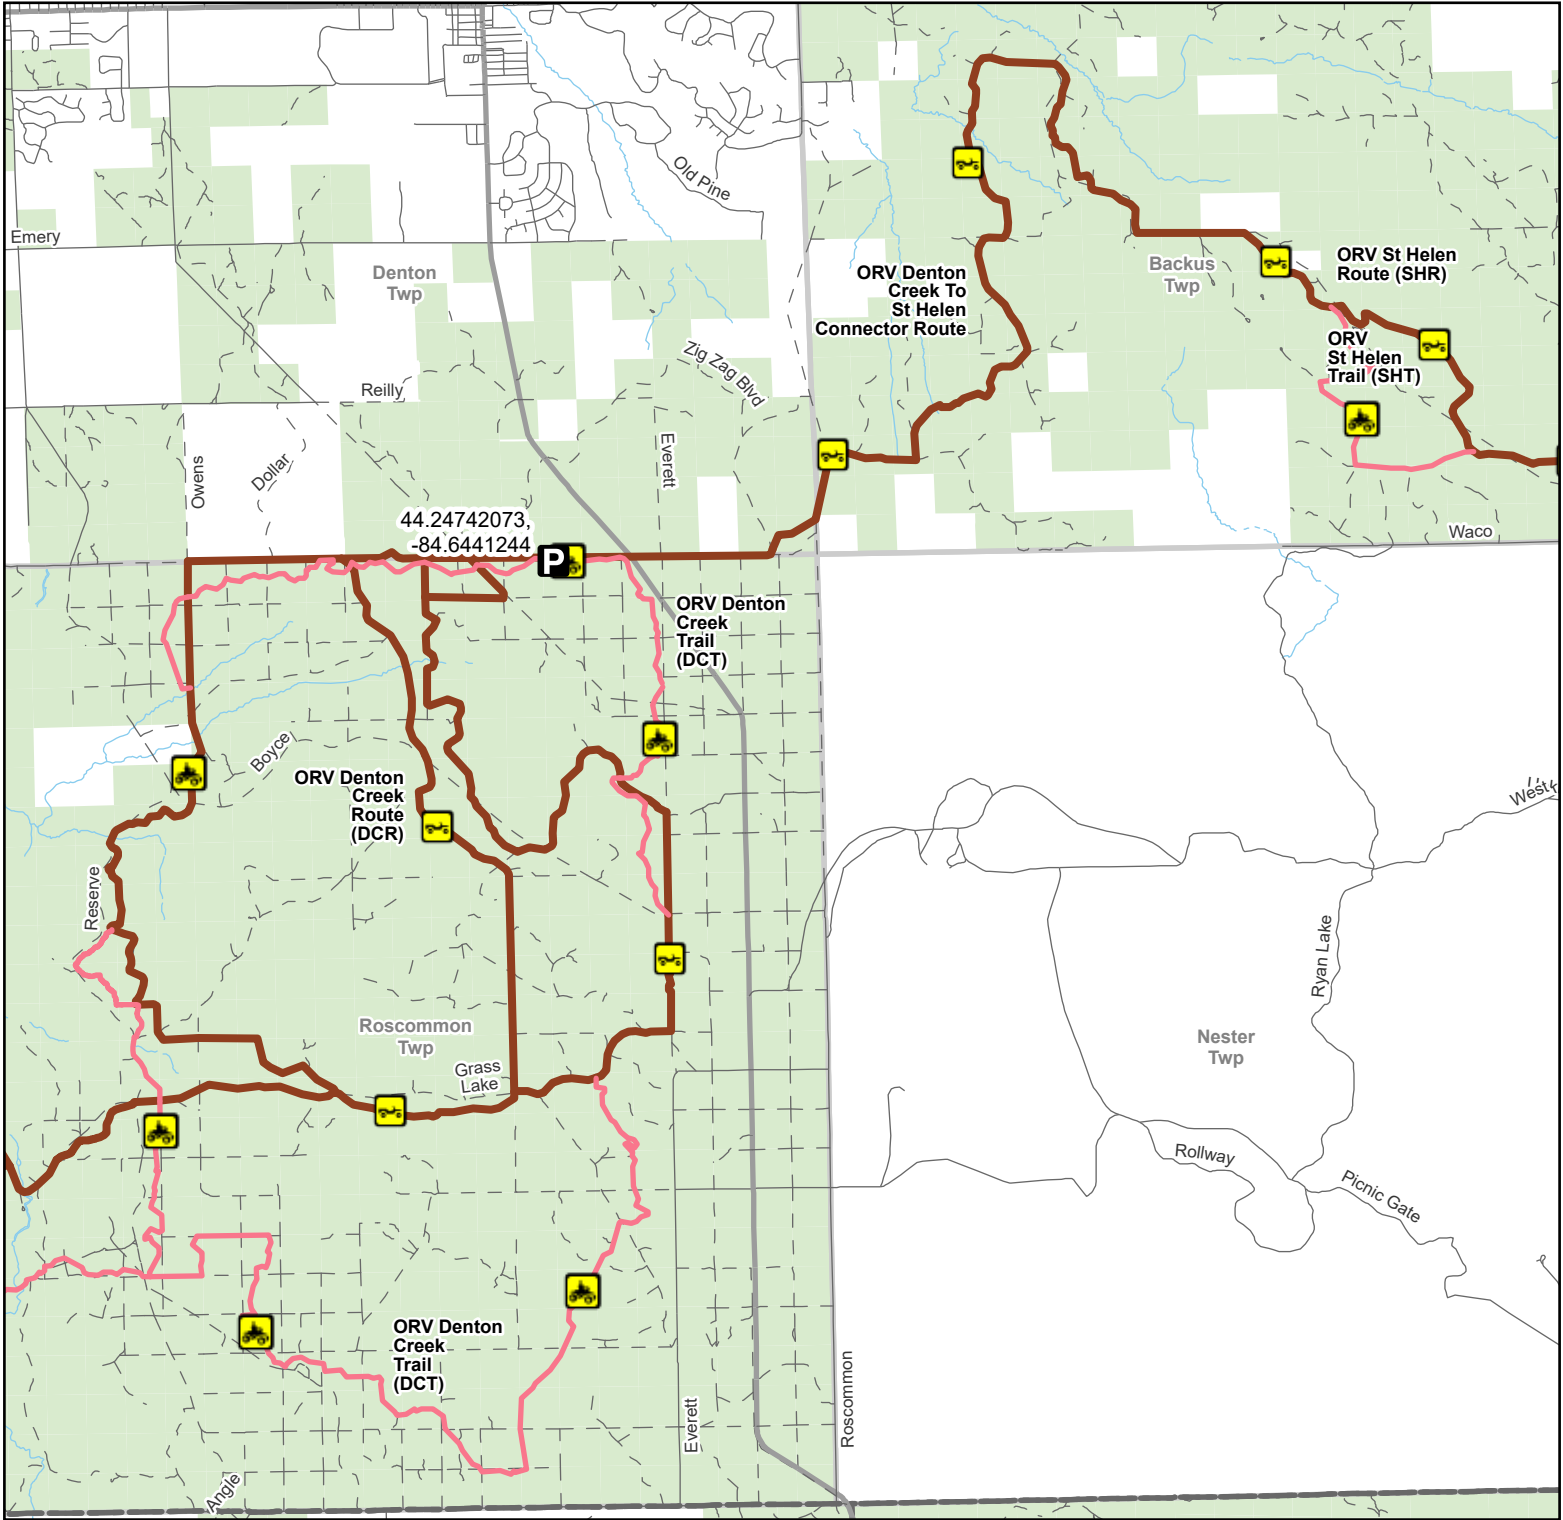

ORV Denton Creek Route (DCR) & ORV Denton Creek Trail (DCT) East

Roscommon County, Michigan

Description:

Advisory: Trails and Routes have two-way traffic. Disclaimer: Trails shown on this map are an approximate representation of the trail system at the time of publication and may not reflect current ground conditions. Stay on signed trails only!

- Parking Lot
- ORV Route
- ORV Trail
- ATV Trail (50 Inch) ORVs 50 inches in width or less including off-road motorcycles. ORV license and trail permit required.
- ORV Route (72 Inch) ORVs of all sizes including off-road motorcycles. ORV license and trail permit required unless licensed by the Secretary of State.
- Highway
- Paved Road
- Gravel or Dirt Road
- DNR-managed land
- Civil Township
- County