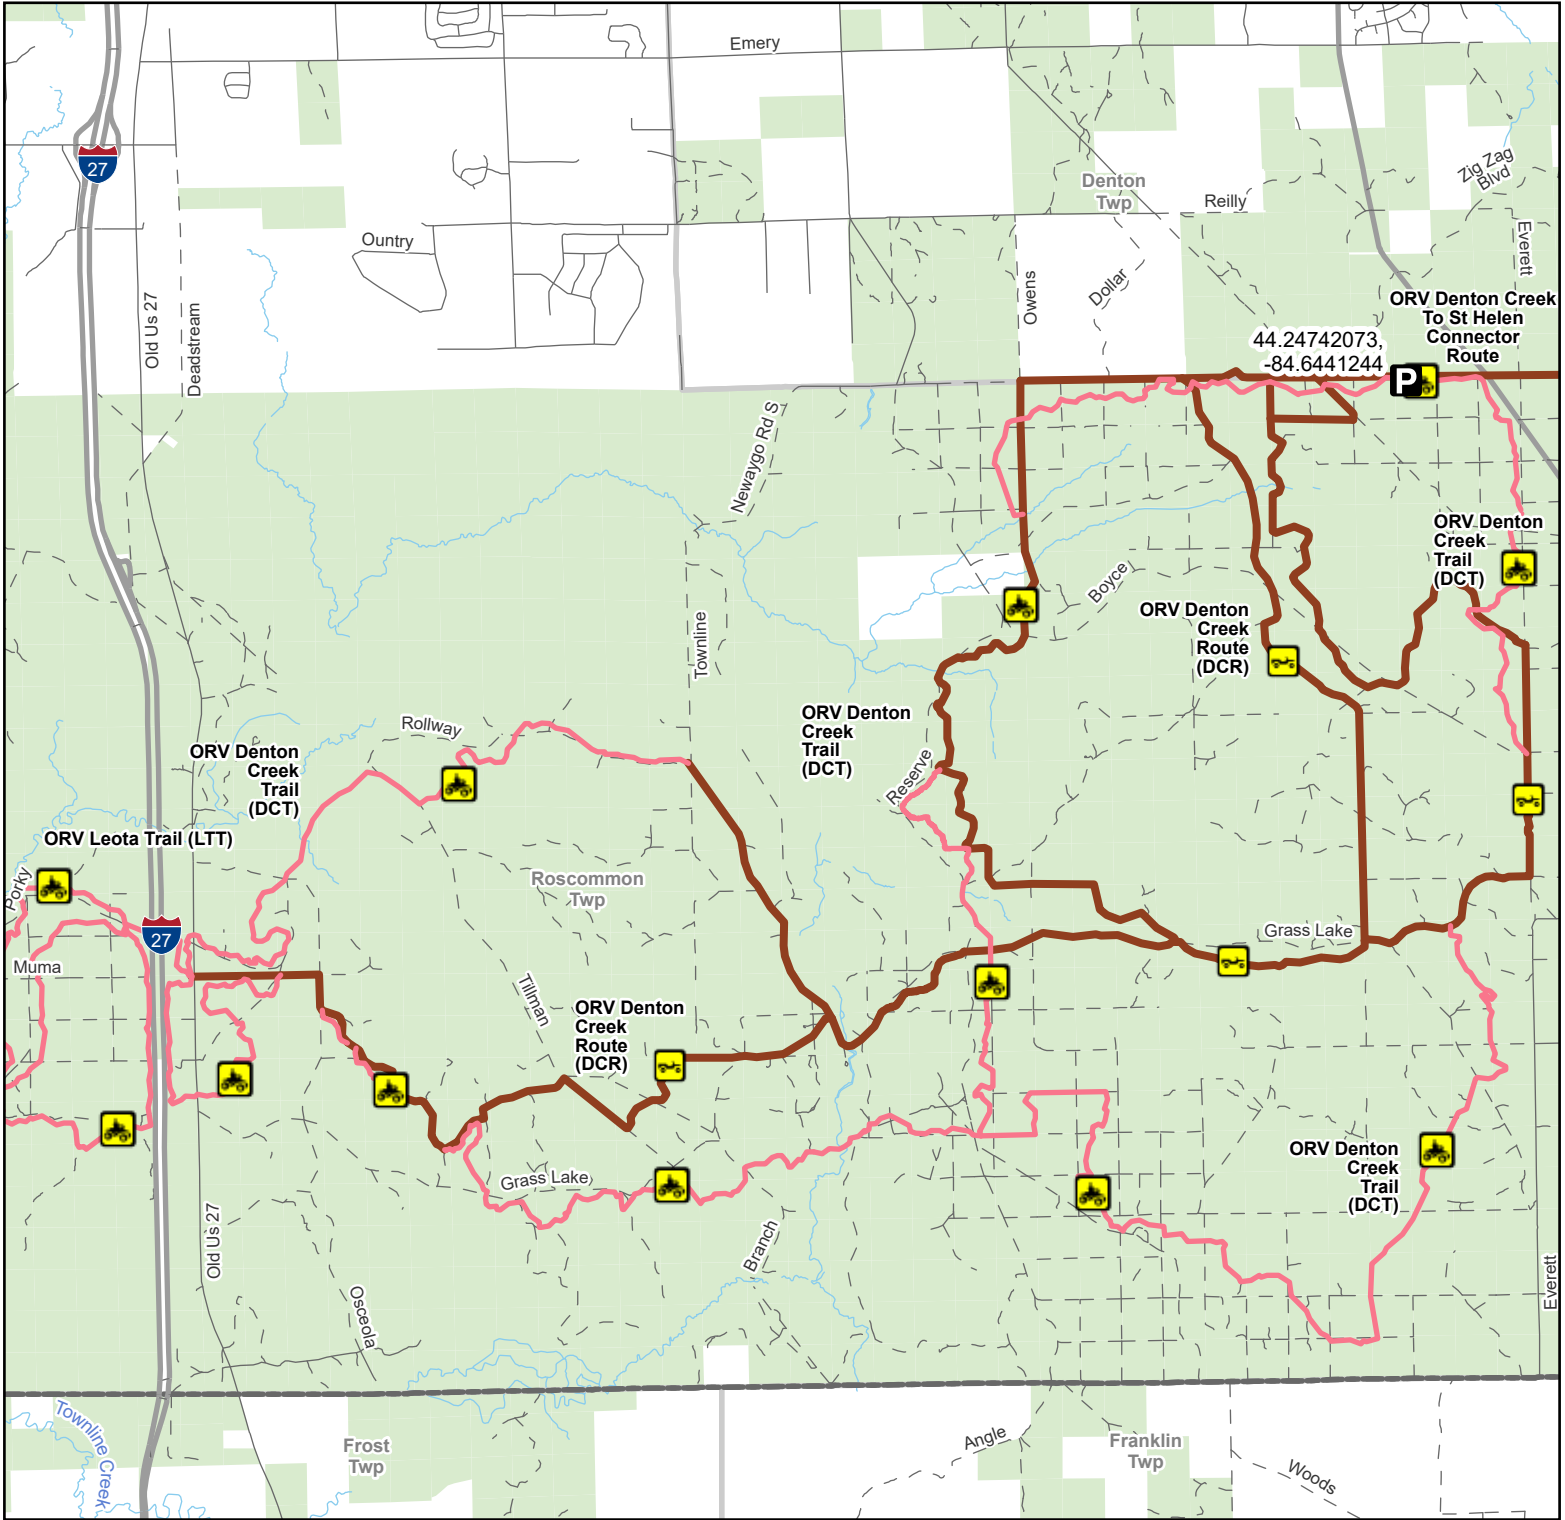

# ORV Denton Creek Route (DCR) & ORV Denton Creek Trail (DCT) West

Roscommon County, Michigan

Description:

Advisory: Trails and Routes have two-way traffic. Disclaimer: Trails shown on this map are an approximate representation of the trail system at the time of publication and may not reflect current ground conditions. Stay on signed trails only!

- Parking Lot
- ORV Route
- ORV Trail
- ATV Trail (50 Inch) ORVs 50 inches in width or less including off-road motorcycles. ORV license and trail permit required.
- ORV Route (72 Inch) ORVs of all sizes including off-road motorcycles. ORV license and trail permit required unless licensed by the Secretary of State.
- Highway
- Paved Road
- Gravel or Dirt Road
- DNR-managed land
- Civil Township
- County