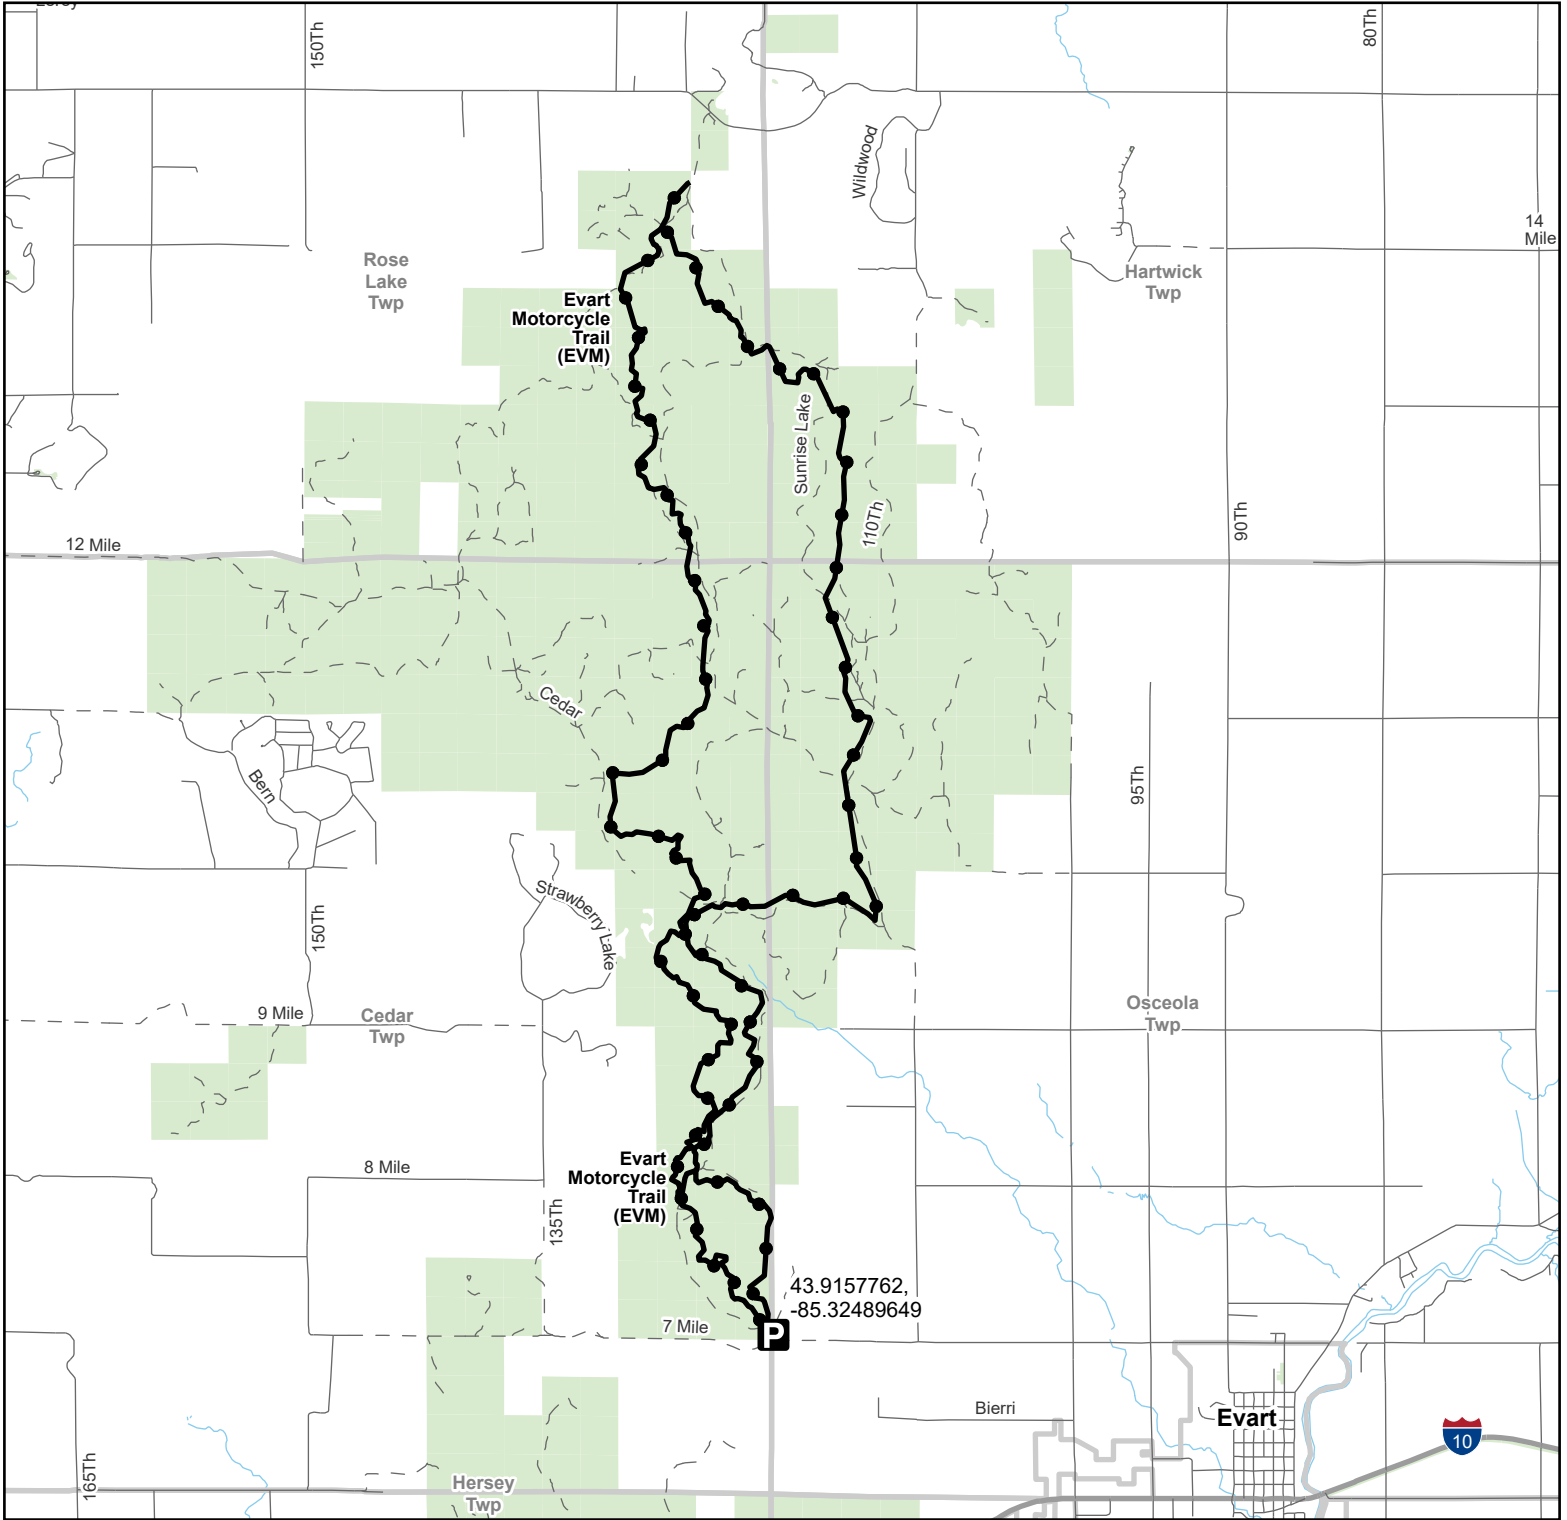

# Evert Motorcycle Trail (EVM)

Osceola County, Michigan

Advisory: Trails and Routes have two-way traffic.  
Disclaimer: Trails shown on this map are an approximate representation of the trail system at the time of publication and may not reflect current ground conditions. Stay on signed trails only!

- Parking Lot
- DNR Motorcycle Trails 24 Inch Maximum Width
- Highway
- Paved Road
- Gravel or Dirt Road
- DNR-managed land
- Civil Township
- County

Description: Motorcycle trail 22 miles.

Updated: 04/15/2026  
If you need assistance with this map, please email [DNR-Trails@michigan.gov](mailto:DNR-Trails@michigan.gov).