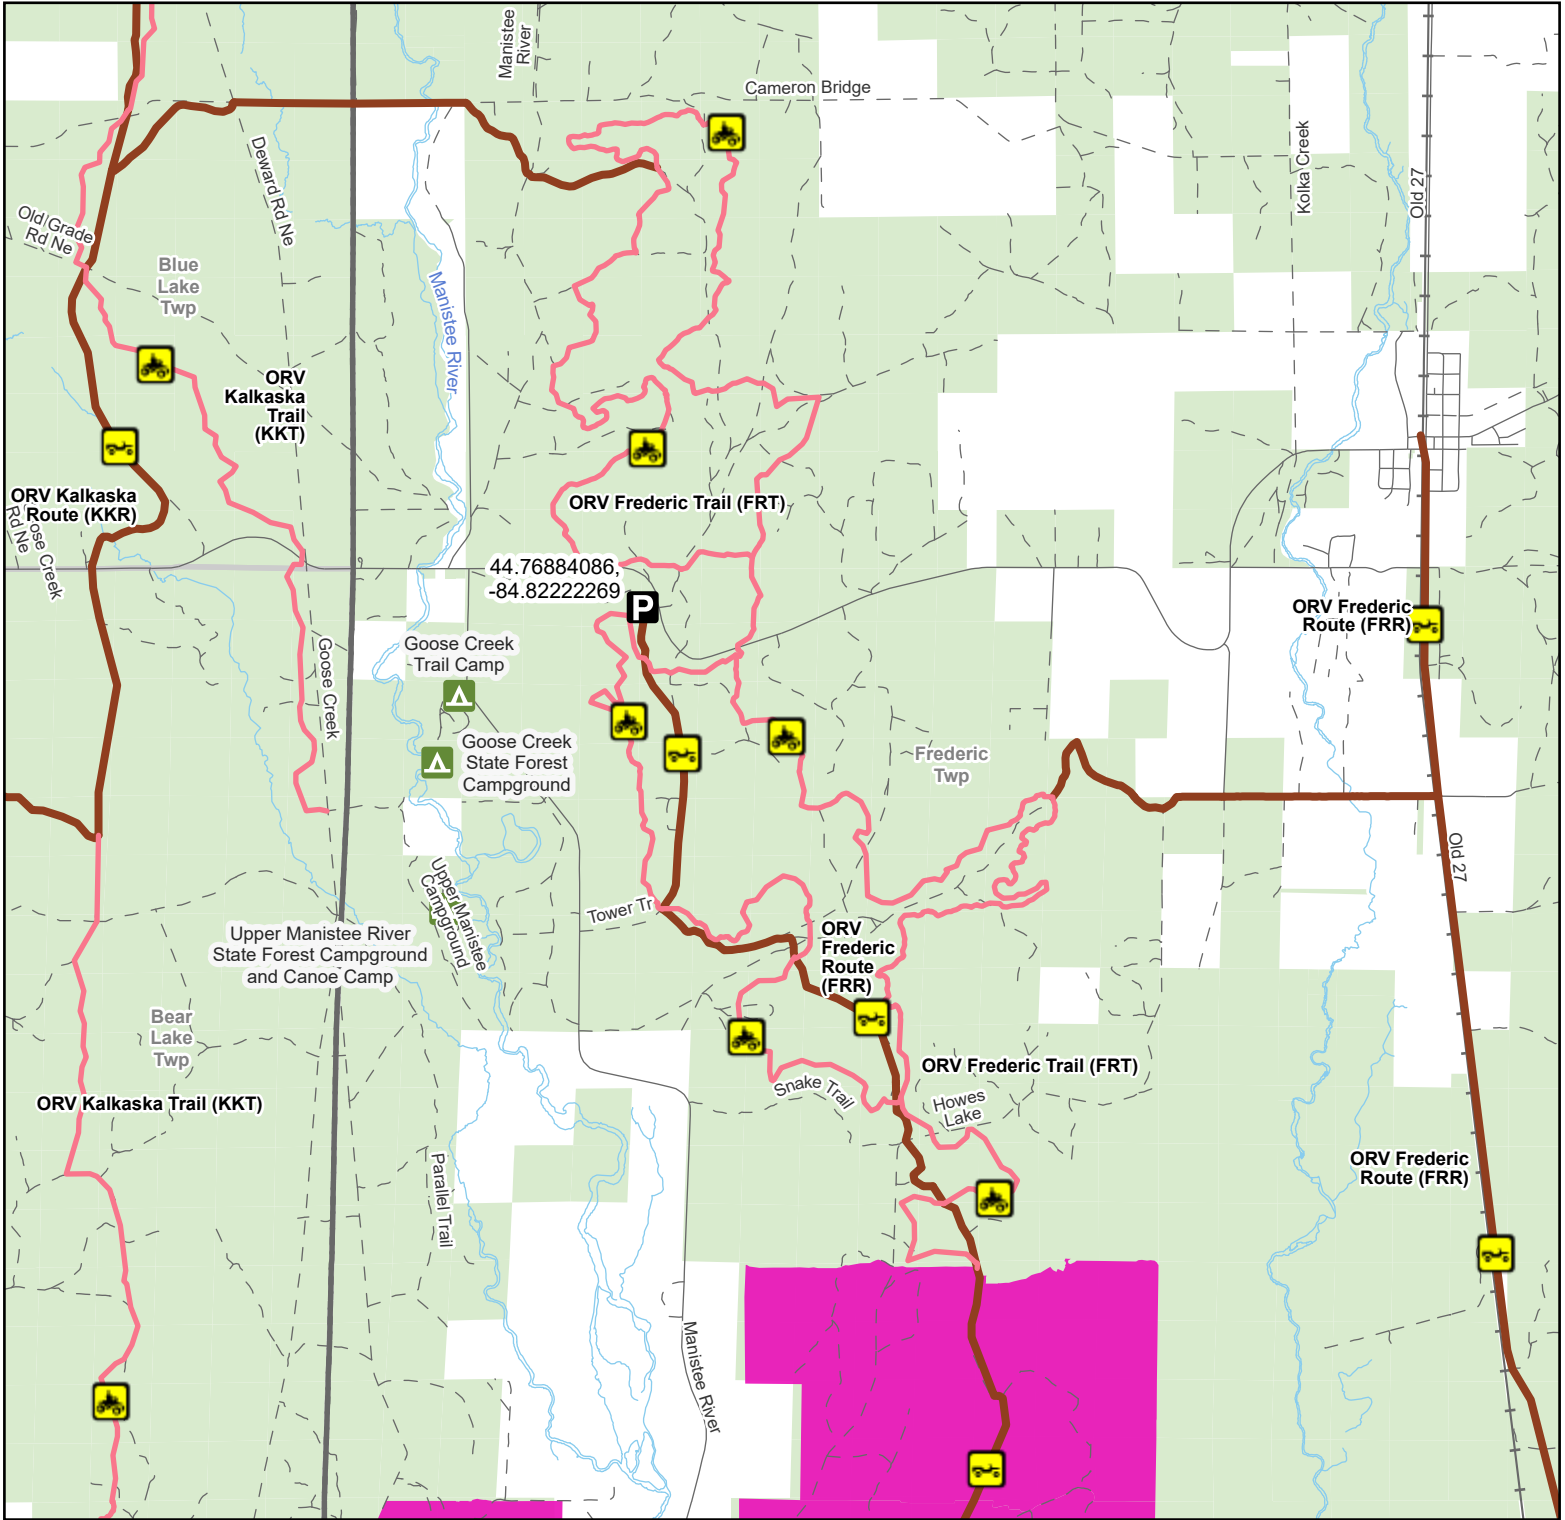

# ORV Frederic Route (FRR) & ORV Frederic Trail (FRT) North

Crawford County, Michigan

Advisory: Trails and Routes have two-way traffic.  
Disclaimer: Trails shown on this map are an approximate representation of the trail system at the time of publication and may not reflect current ground conditions. Stay on signed trails only!

- Parking Lot
- State Forest Campground
- ORV Route
- ORV Trail
- ATV Trail (50 Inch) ORVs 50 inches in width or less including off-road motorcycles. ORV license and trail permit required.
- ORV Route (72 Inch) ORVs of all sizes including off-road motorcycles. ORV license and trail permit required unless licensed by the Secretary of State.
- Paved Road
- Gravel or Dirt Road
- Railroad
- Camp Grayling
- DNR-managed land
- Civil Township
- County