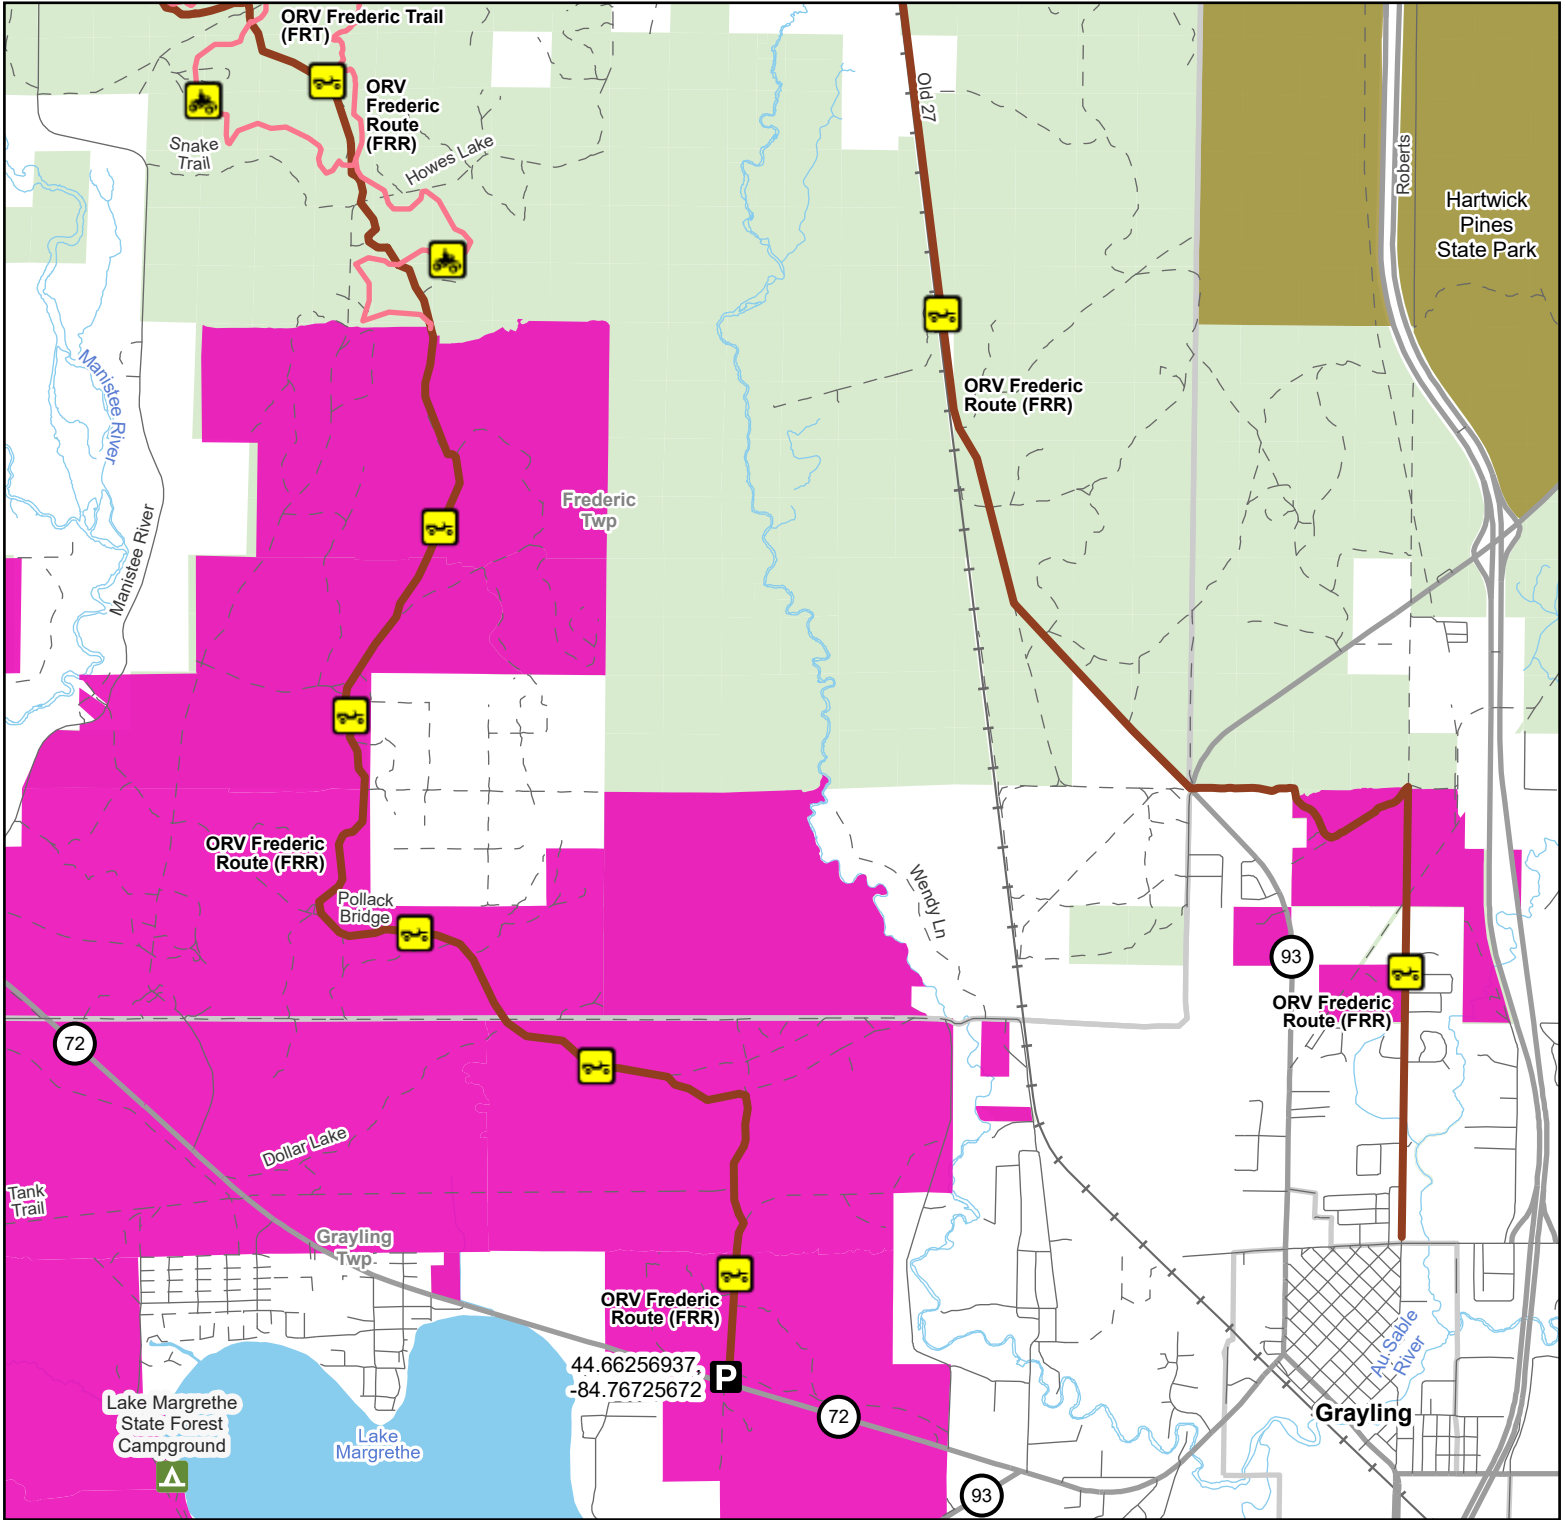

ORV Frederic Route (FRR) & ORV Frederic Trail (FRT) South

Crawford County, Michigan

Advisory: Trails and Routes have two-way traffic.
Disclaimer: Trails shown on this map are an approximate representation of the trail system at the time of publication and may not reflect current ground conditions. Stay on signed trails only!

- Parking Lot
- State Forest Campground
- ORV Route
- ORV Trail

ATV Trail (50 Inch) ORVs 50 inches in width or less including off-road motorcycles. ORV license and trail permit required.

ORV Route (72 Inch) ORVs of all sizes including off-road motorcycles. ORV license and trail permit required unless licensed by the Secretary of State.

- Highway
- Paved Road
- Gravel or Dirt Road
- Railroad
- Camp Grayling
- Lakes And Rivers

- Michigan State Park
- DNR-managed land
- Civil Township
- County

Description:

Updated: 04/16/2026

If you need assistance with this map, please email DNR-Trails@michigan.gov.