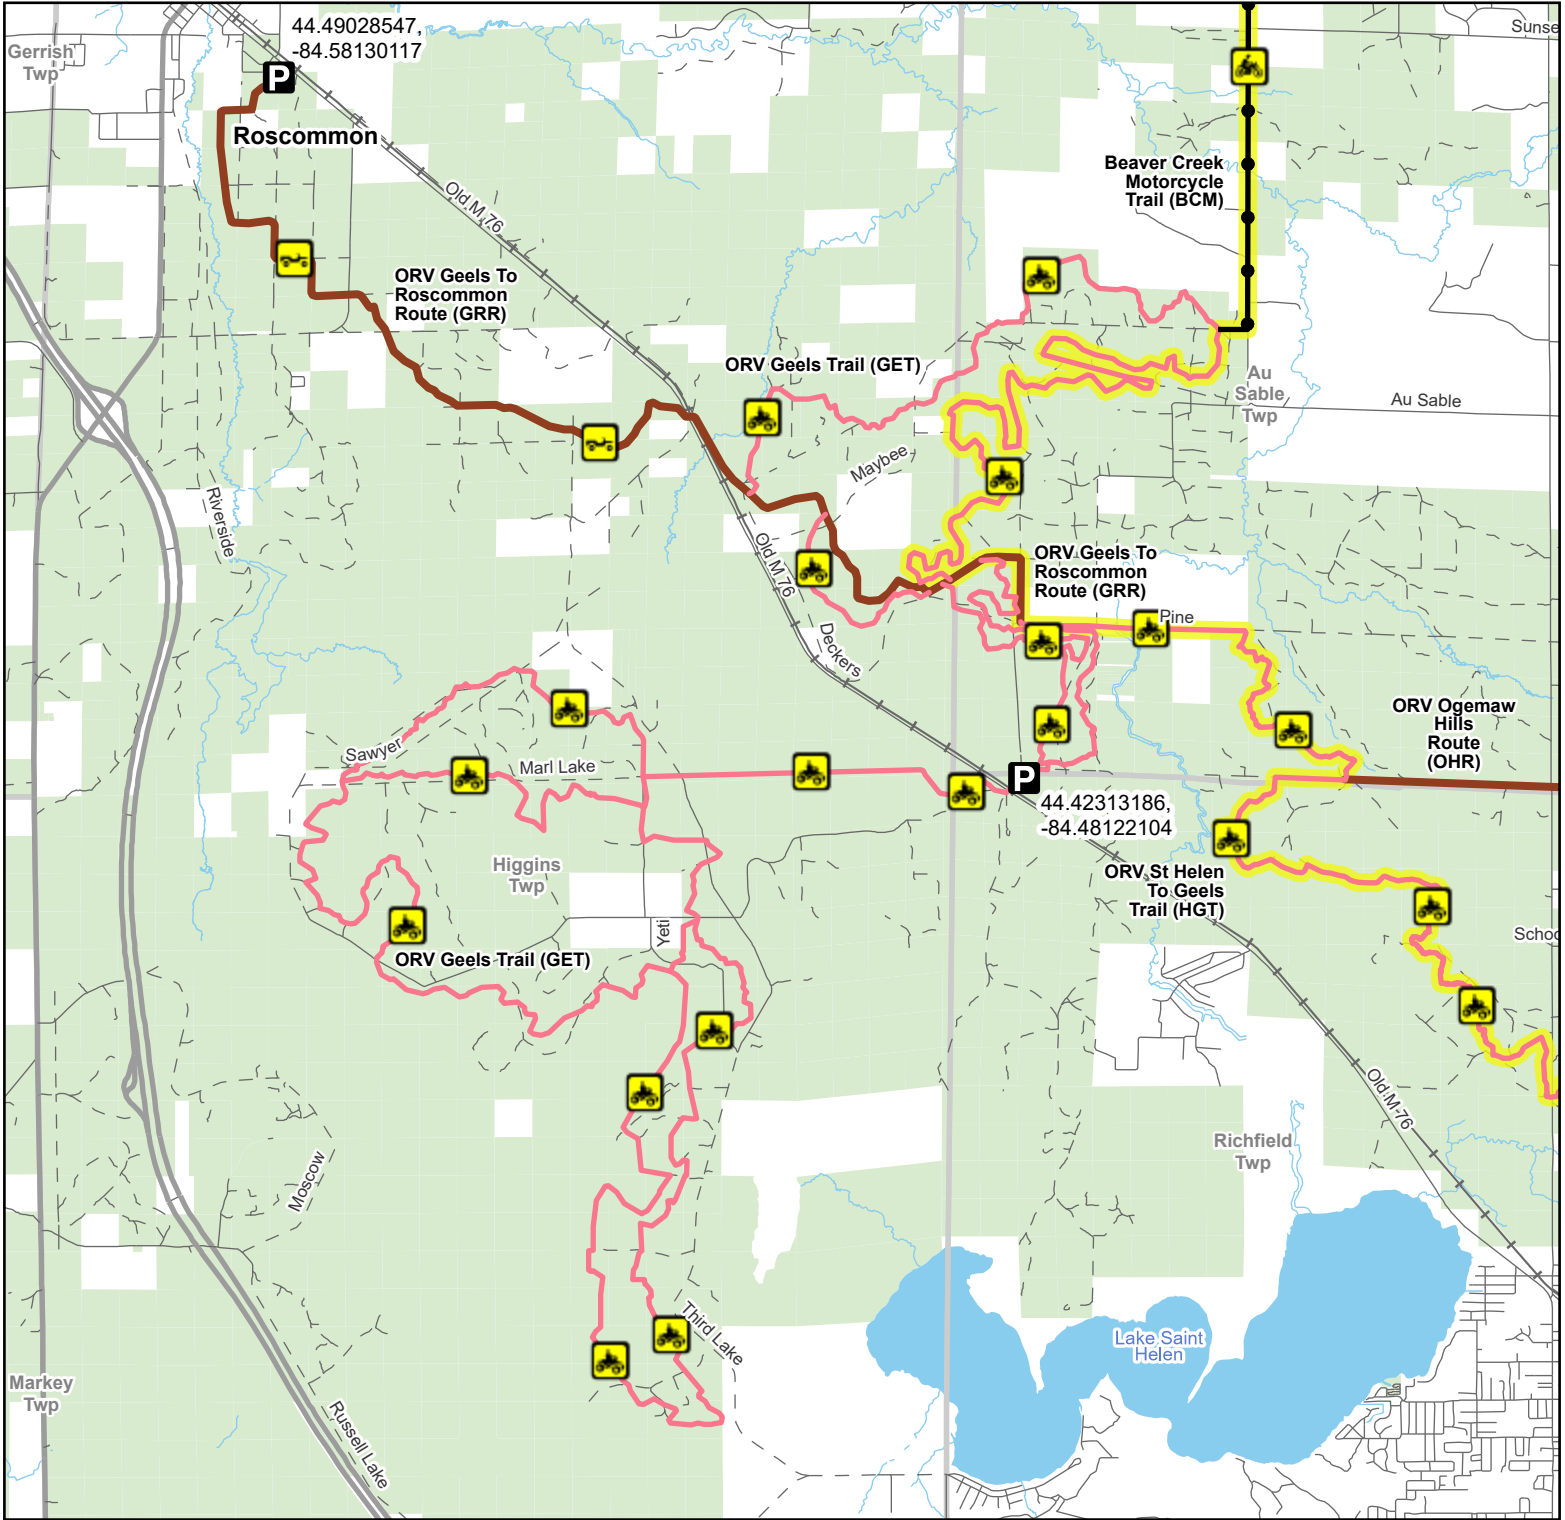

# ORV Geels Trail (GET)

Roscommon County, Michigan

Advisory: Trails and Routes have two-way traffic.  
Disclaimer: Trails shown on this map are an approximate representation of the trail system at the time of publication and may not reflect current ground conditions. Stay on signed trails only!

- Parking Lot
- Motorcycle
- ORV Route
- ORV Trail

- DNR Motorcycle Trails 24 Inch Maximum Width
- ATV Trail (50 Inch) ORVs 50 inches in width or less including off-road motorcycles. ORV license and trail permit required.

- ORV Route (72 Inch) ORVs of all sizes including off-road motorcycles. ORV license and trail permit required unless licensed by the Secretary of State.
- Michigan Cross Country Cycle Trail MCCCT
- Highway

- Paved Road
- Gravel or Dirt Road
- Railroad
- Lakes And Rivers
- DNR-managed land
- Civil Township
- County

Description: ORV trail 46.4 miles.

Updated: 04/16/2026

If you need assistance with this map, please email [DNR-Trails@michigan.gov](mailto:DNR-Trails@michigan.gov).