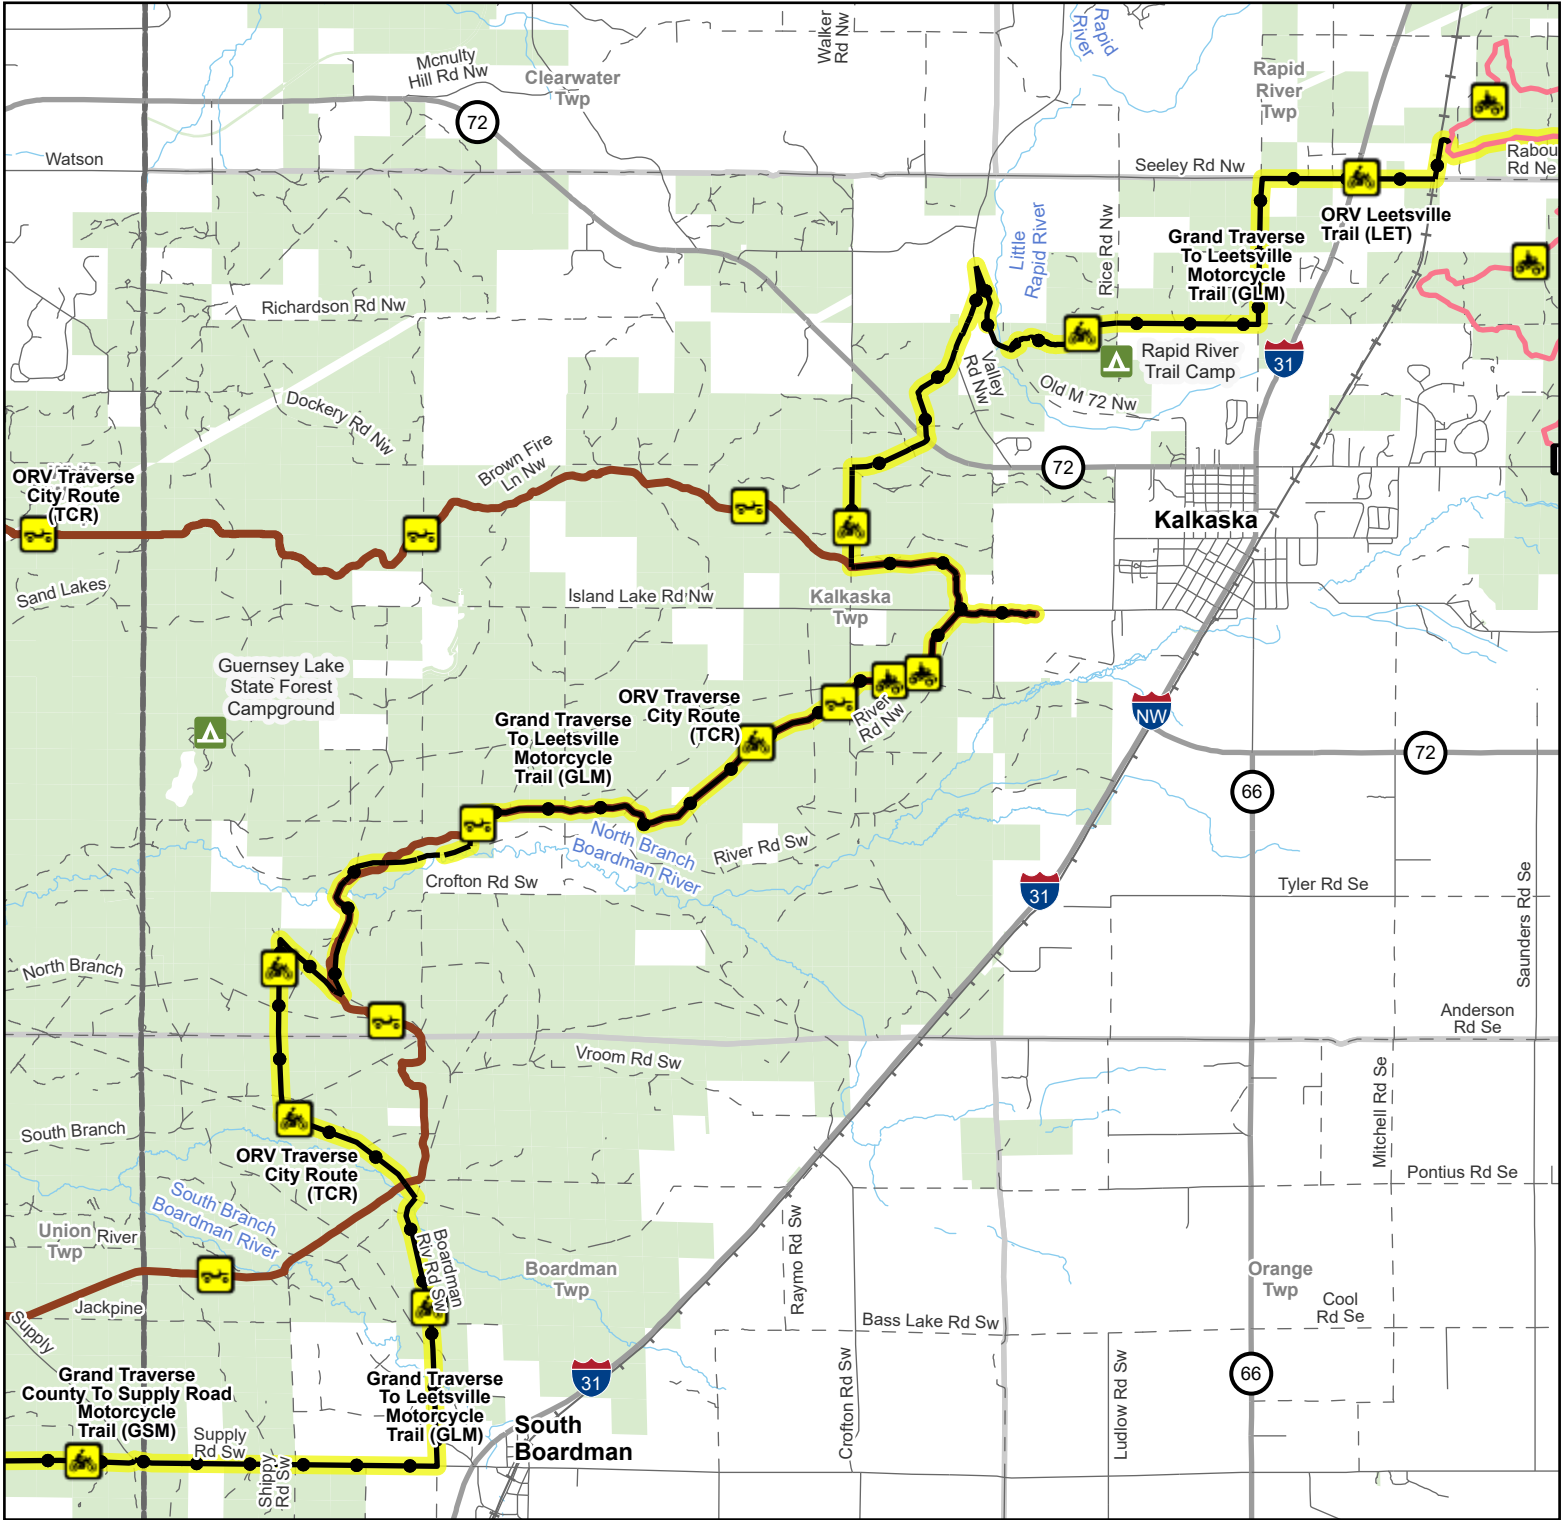

Grand Traverse To Leetsville Motorcycle Trail (GLM)

Kalkaska County, Michigan

Advisory: Trails and Routes have two-way traffic. Disclaimer: Trails shown on this map are an approximate representation of the trail system at the time of publication and may not reflect current ground conditions. Stay on signed trails only!

- Parking Lot
- State Forest Campground
- Motorcycle
- ORV Route

- ORV Trail
- DNR Motorcycle Trails 24 Inch Maximum Width
- ATV Trail (50 Inch) ORVs 50 inches in width or less including off-road motorcycles. ORV license and trail permit required.

- ORV Route (72 Inch) ORVs of all sizes including off-road motorcycles. ORV license and trail permit required unless licensed by the Secretary of State.
- Michigan Cross Country Cycle Trail MCCCT
- Highway
- Paved Road

- Gravel or Dirt Road
- Railroad
- Lakes And Rivers
- DNR-managed land
- Civil Township
- County

Description:

Updated: 04/16/2026

If you need assistance with this map, please email DNR-Trails@michigan.gov.