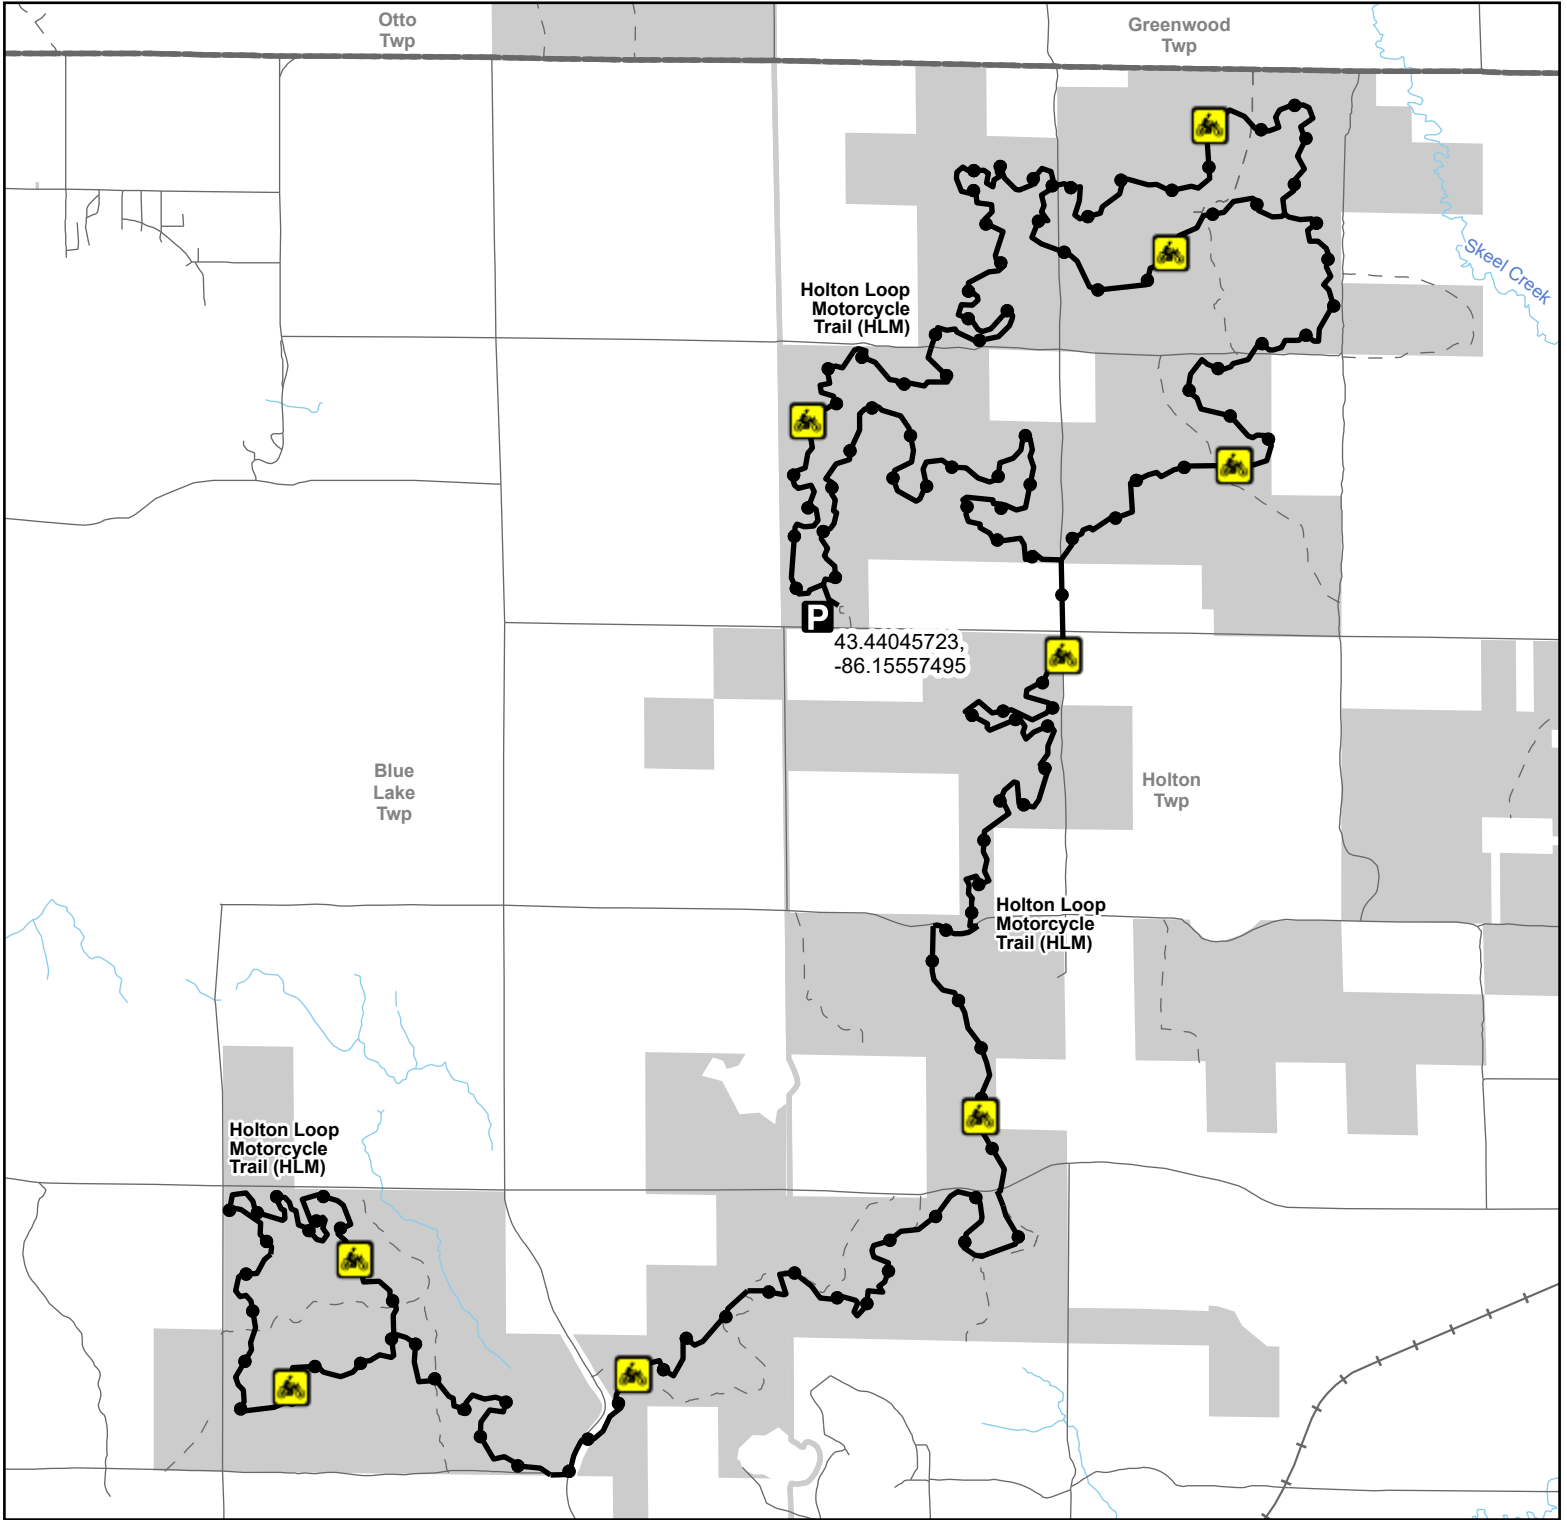

# Holton Loop Motorcycle Trail (HLM)

Muskegon County, Michigan

Advisory: Trails and Routes have two-way traffic.  
Disclaimer: Trails shown on this map are an approximate representation of the trail system at the time of publication and may not reflect current ground conditions. Stay on signed trails only!

- Parking Lot
- Motorcycle
- DNR Motorcycle Trails 24 Inch Maximum Width
- Paved Road
- Gravel or Dirt Road
- Railroad
- Federally-managed land
- Civil Township
- County

Description:

Updated: 04/16/2026  
If you need assistance with this map, please email [DNR-Trails@michigan.gov](mailto:DNR-Trails@michigan.gov).