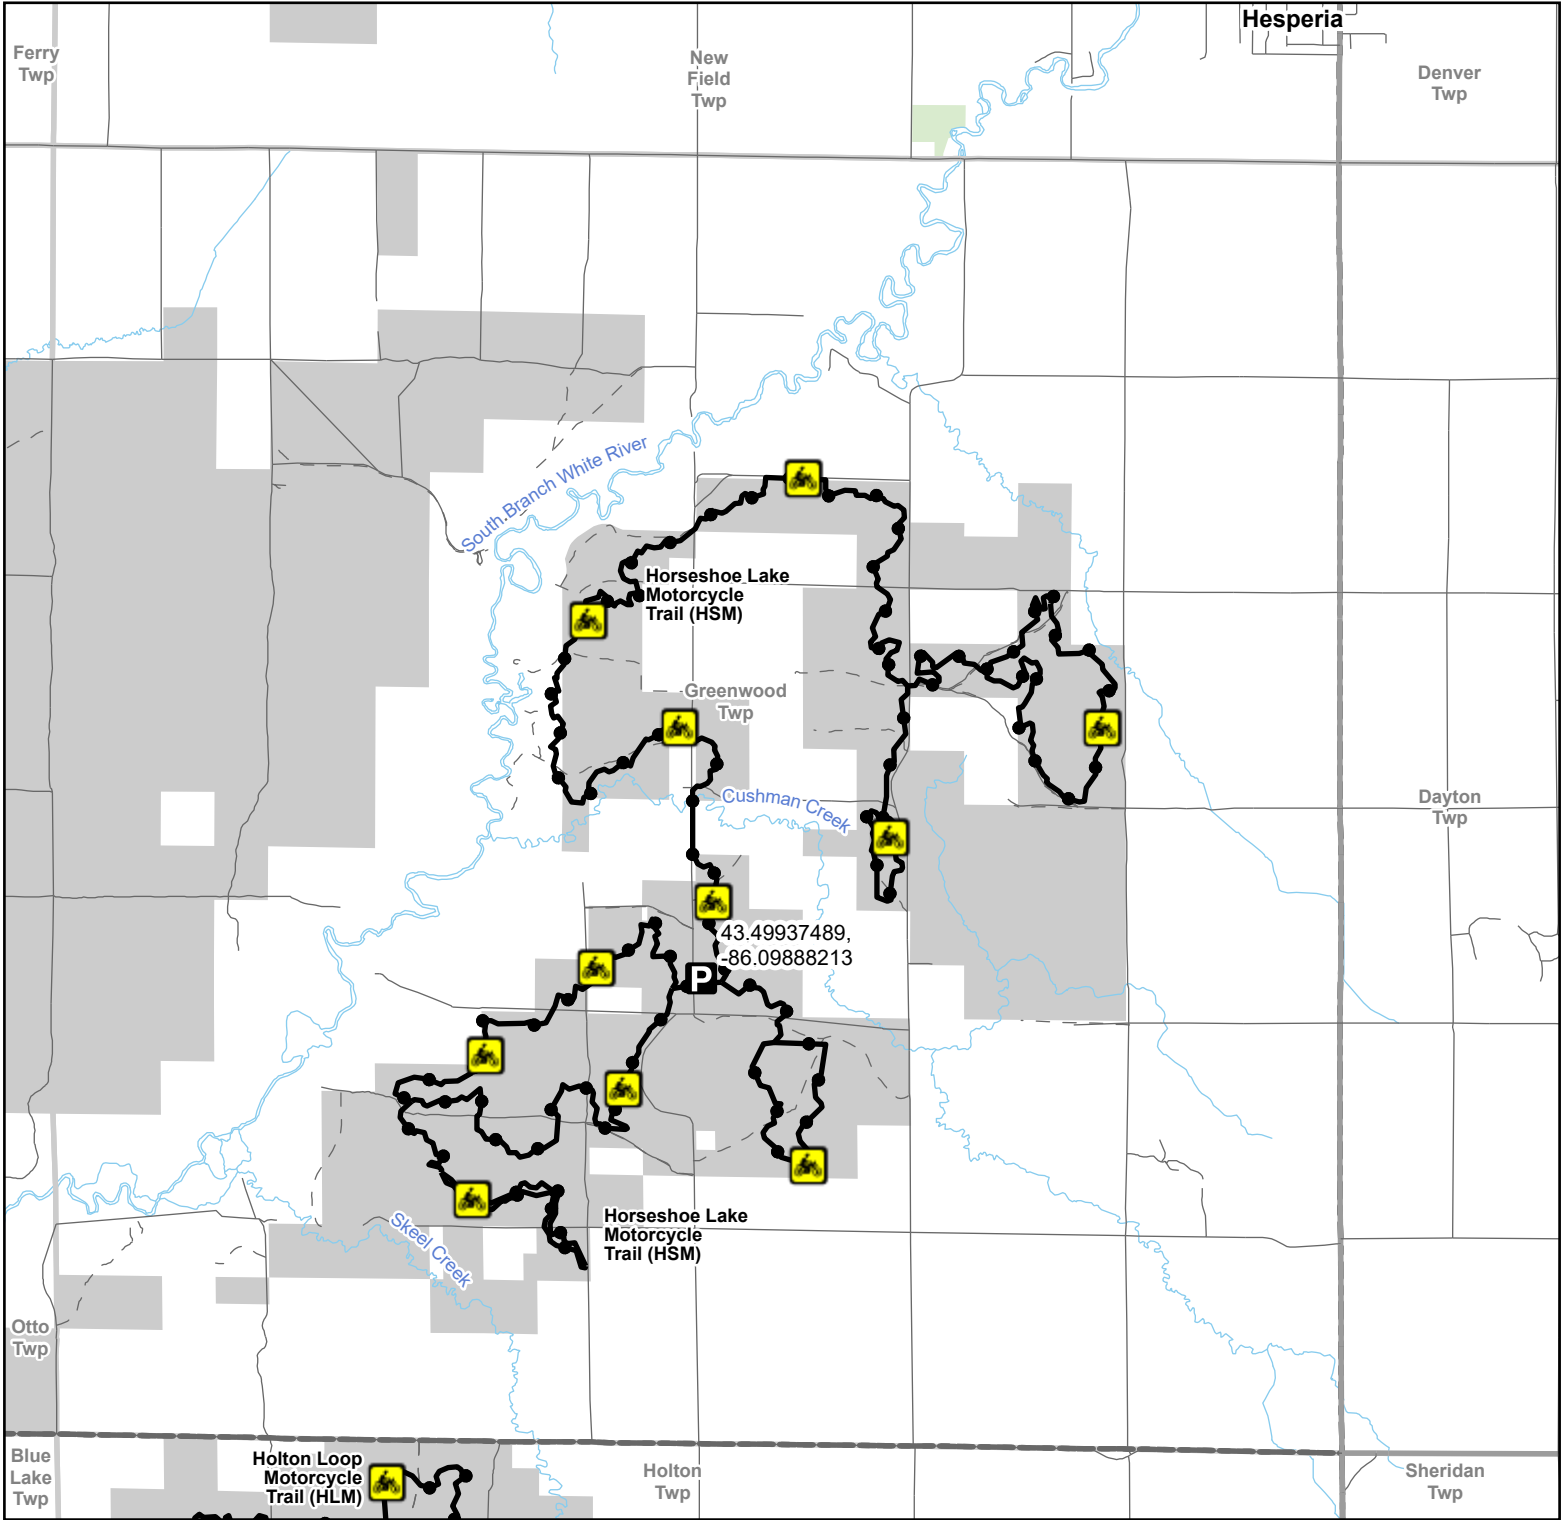

Horseshoe Lake Motorcycle Trail (HSM)

Newaygo County, Michigan

Advisory: Trails and Routes have two-way traffic.
Disclaimer: Trails shown on this map are an approximate representation of the trail system at the time of publication and may not reflect current ground conditions. Stay on signed trails only!

- Parking Lot
- Motorcycle
- DNR Motorcycle Trails 24 Inch Maximum Width
- Highway
- Paved Road
- Gravel or Dirt Road
- DNR-managed land
- Federally-managed land
- Civil Township
- County

Description:

Updated: 04/16/2026
If you need assistance with this map, please email DNR-Trails@michigan.gov.