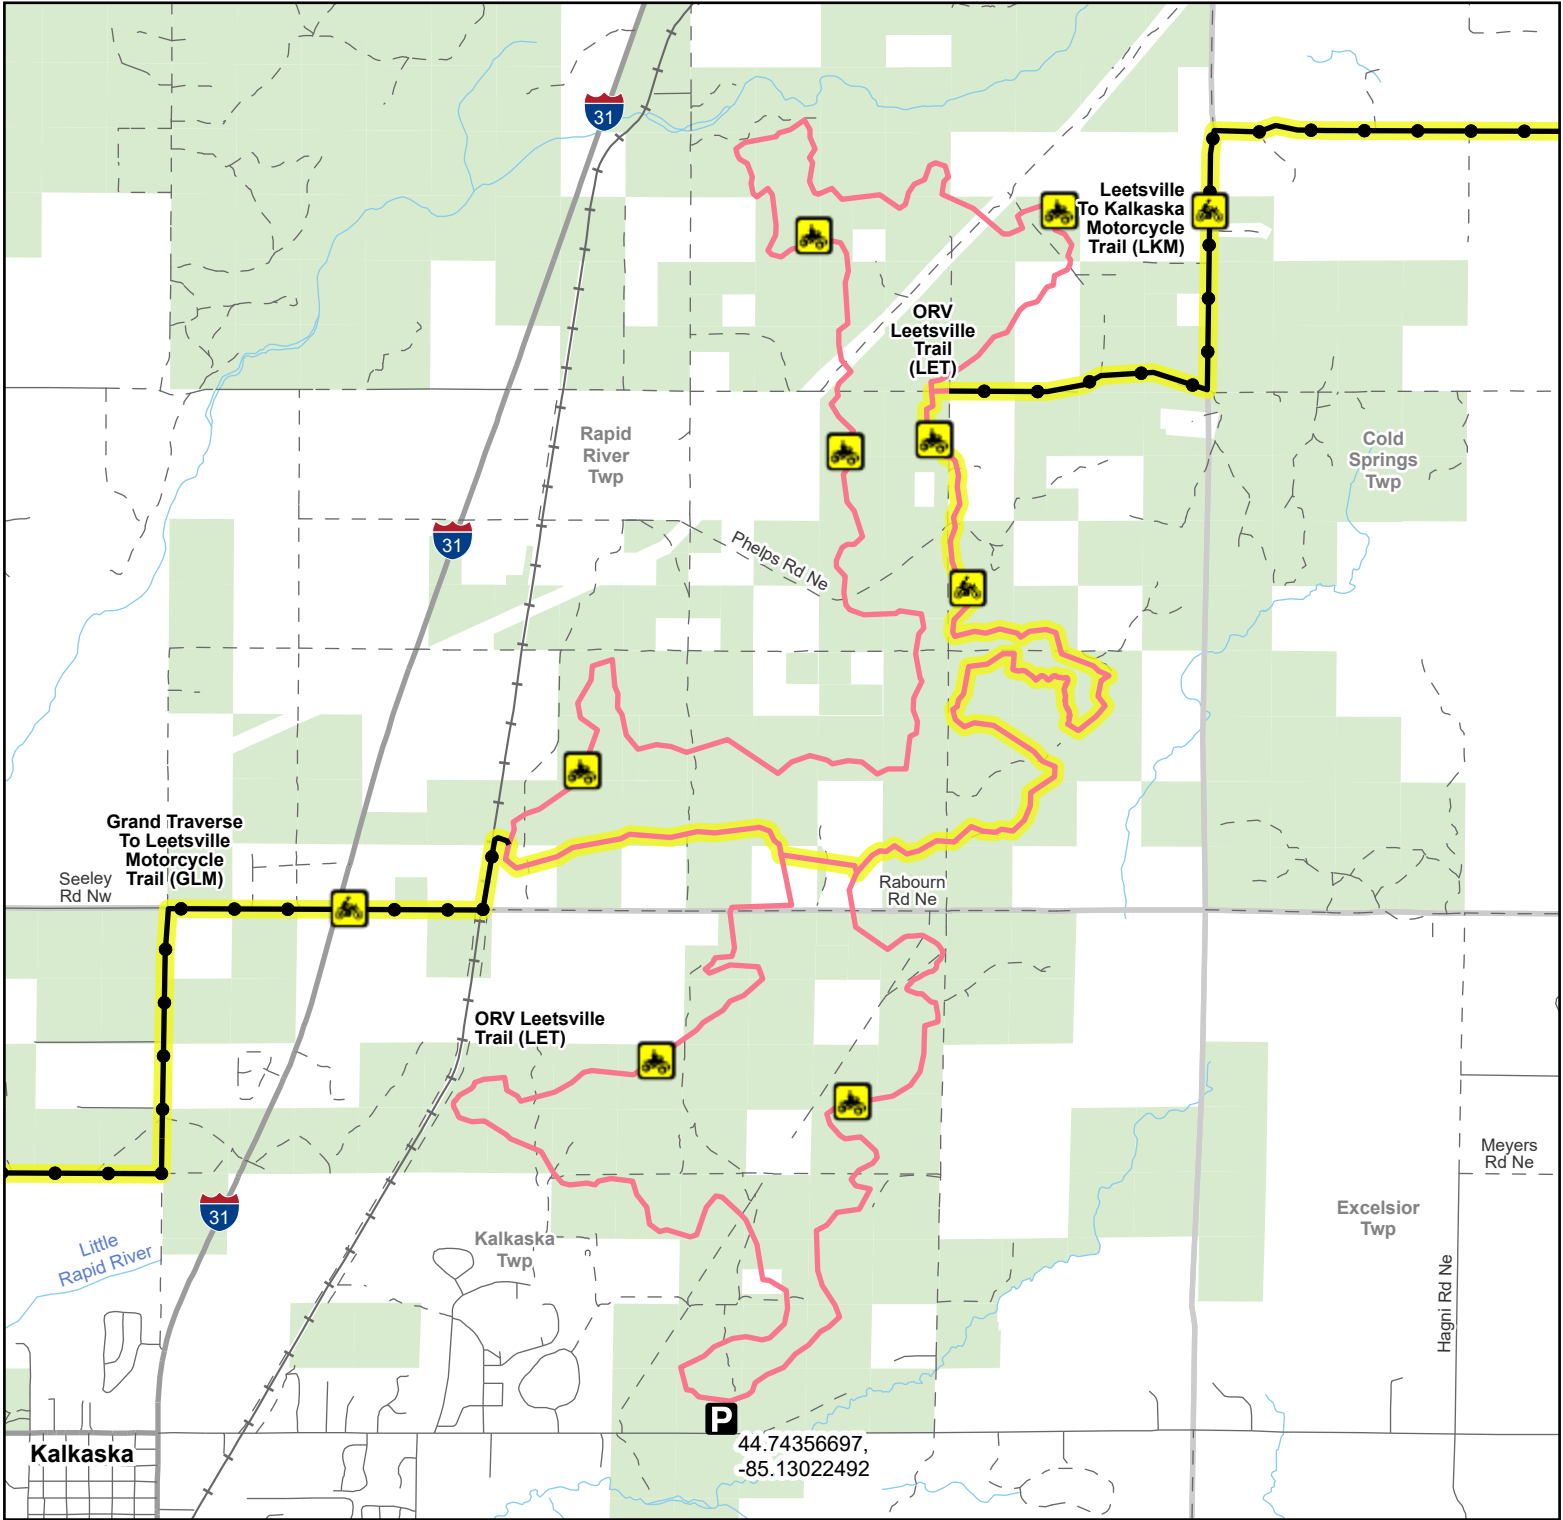

ORV Leetsville Trail (LET)

Kalkaska County, Michigan

Advisory: Trails and Routes have two-way traffic.
Disclaimer: Trails shown on this map are an approximate representation of the trail system at the time of publication and may not reflect current ground conditions. Stay on signed trails only!

- Parking Lot
- Motorcycle
- ORV Trail
- DNR Motorcycle Trails 24 Inch Maximum Width
- ATV Trail (50 Inch) ORVs 50 inches in width or less including off-road motorcycles. ORV license and trail permit required.
- Michigan Cross Country Cycle Trail MCCCT
- Highway
- Paved Road
- Gravel or Dirt Road
- Railroad
- DNR-managed land
- Civil Township
- County

Description:

Updated: 04/16/2026
If you need assistance with this map, please email DNR-Trails@michigan.gov.