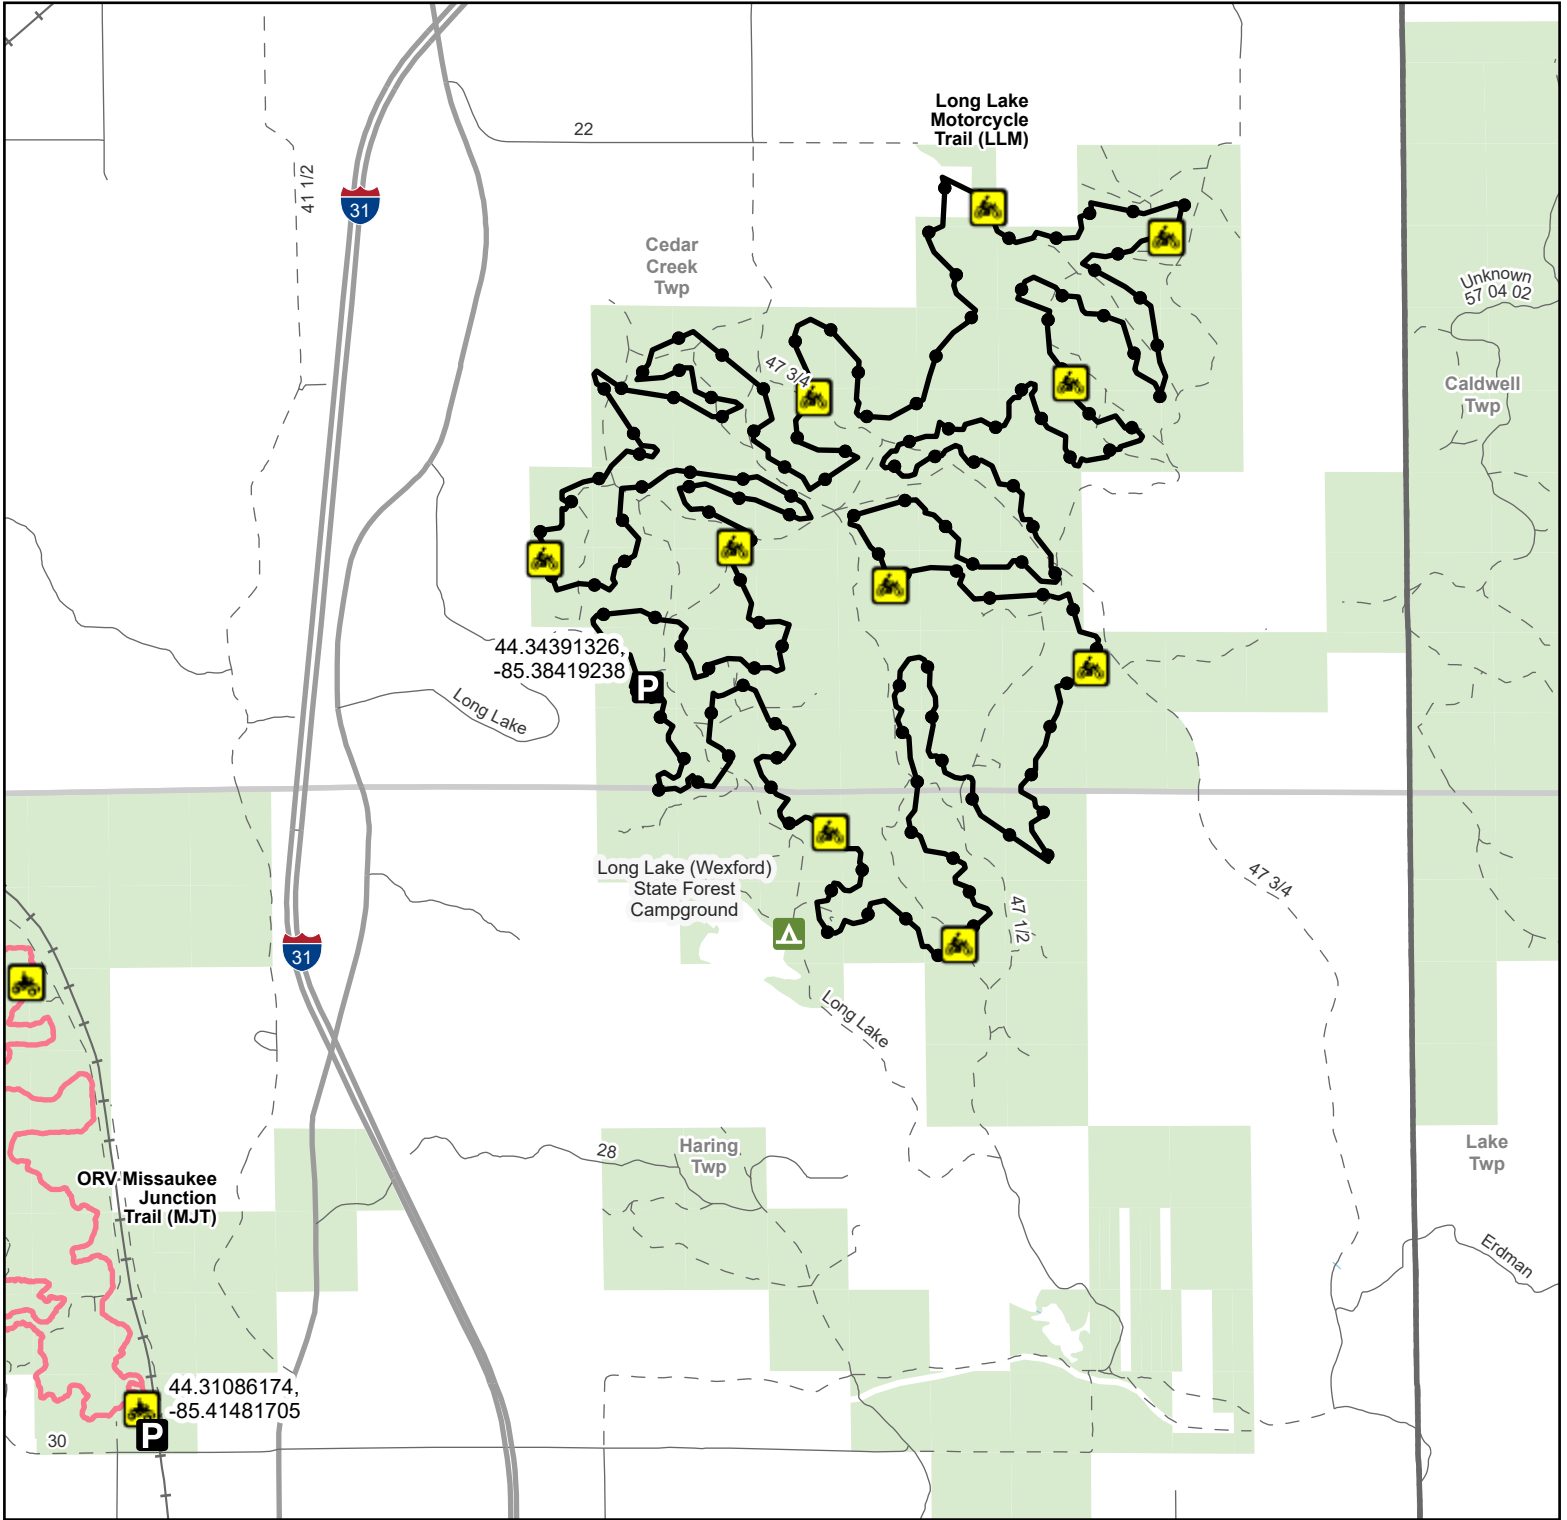

Long Lake Motorcycle Trail (LLM)

Wexford County, Michigan

Advisory: Trails and Routes have two-way traffic.
Disclaimer: Trails shown on this map are an approximate representation of the trail system at the time of publication and may not reflect current ground conditions. Stay on signed trails only!

- Parking Lot
- State Forest Campground
- Motorcycle
- ORV Trail
- DNR Motorcycle Trails 24 Inch Maximum Width

- ATV Trail (50 Inch) ORVs 50 inches in width or less including off-road motorcycles. ORV license and trail permit required.
- Highway
- Paved Road
- Gravel or Dirt Road

- Railroad
- DNR-managed land
- Civil Township
- County

Description:

Updated: 04/16/2026
If you need assistance with this map, please email DNR-Trails@michigan.gov.