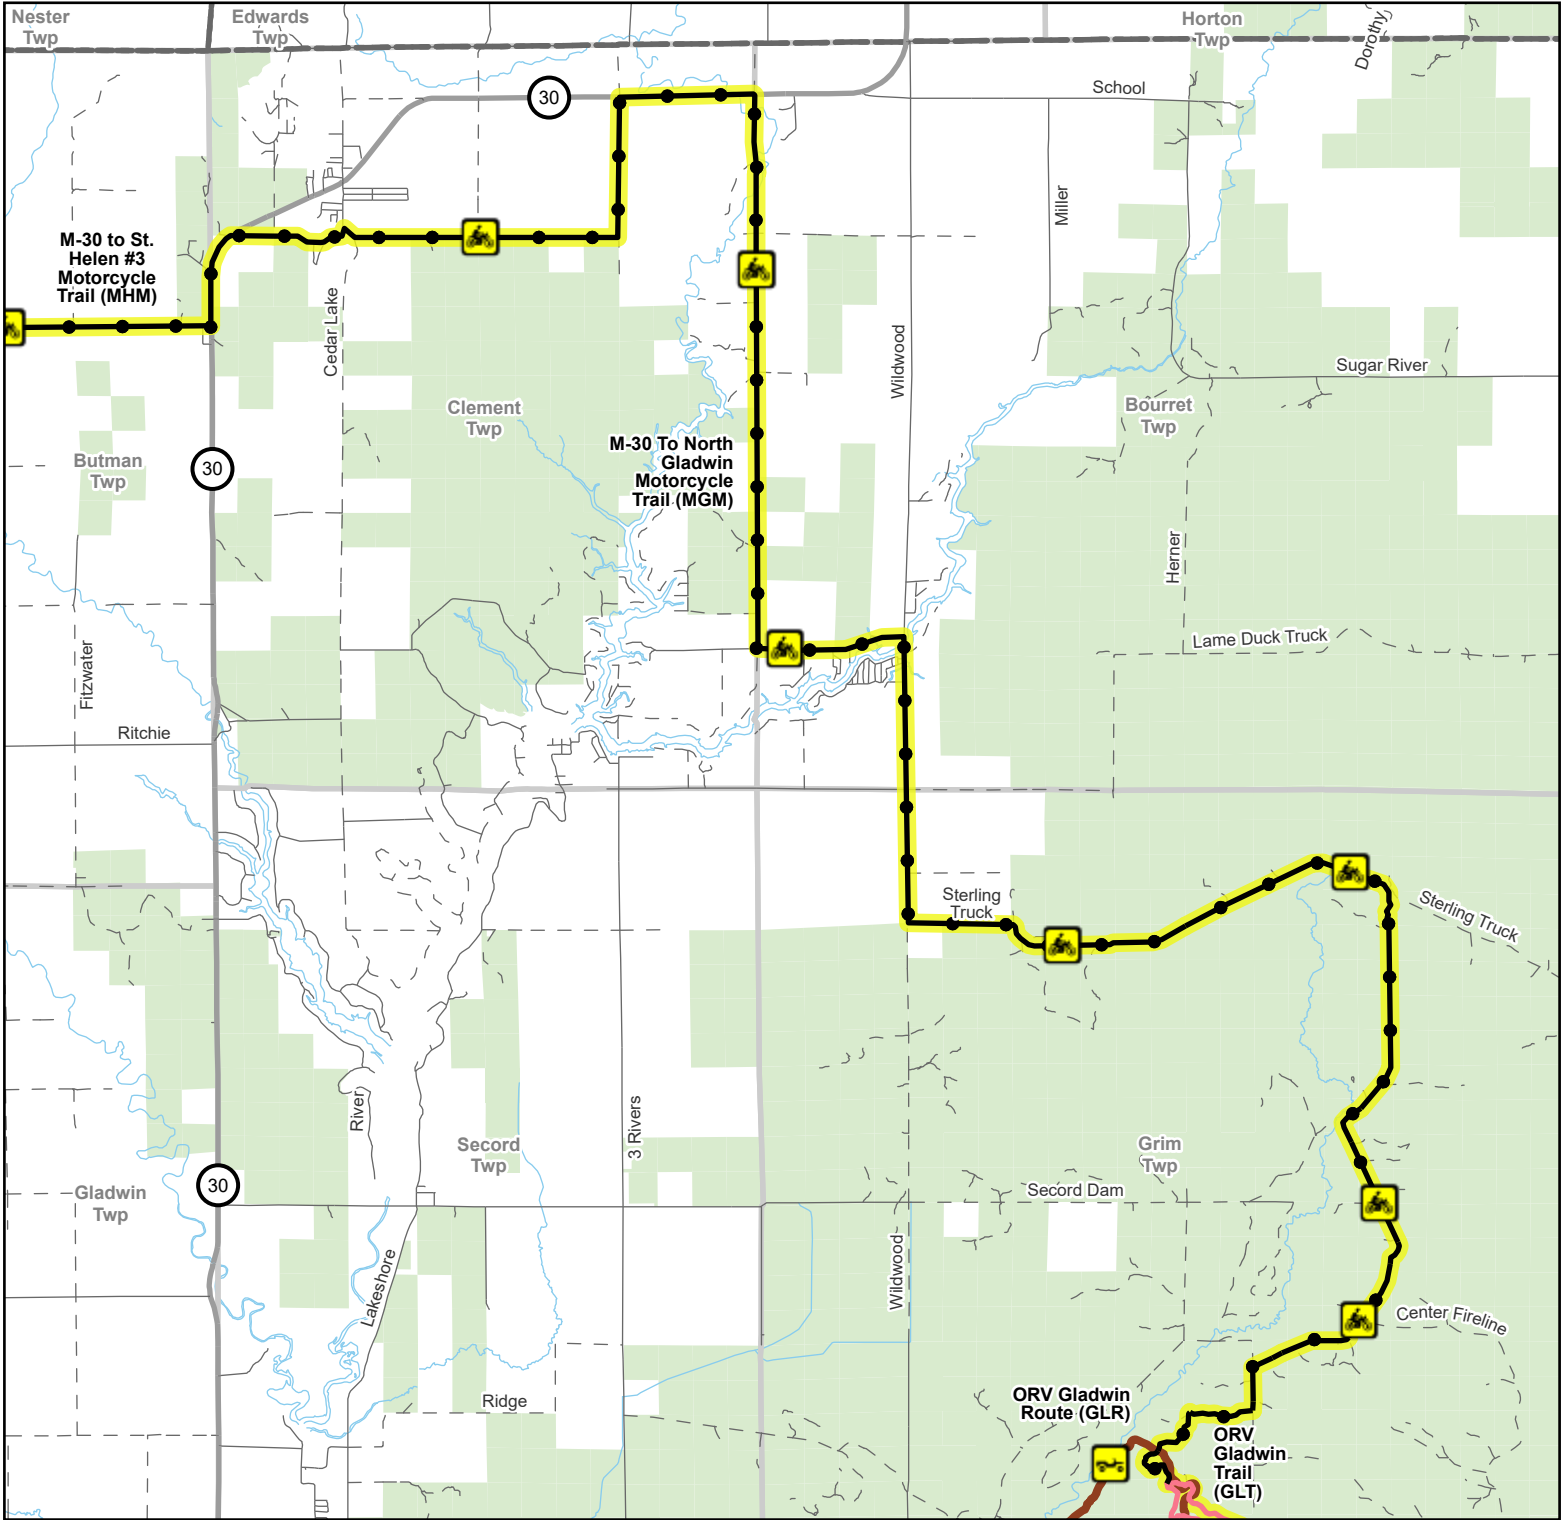

M-30 To North Gladwin Motorcycle Trail (MGM)

Gladwin County, Michigan

Advisory: Trails and Routes have two-way traffic.
Disclaimer: Trails shown on this map are an approximate representation of the trail system at the time of publication and may not reflect current ground conditions. Stay on signed trails only!

- Motorcycle
- ORV Route
- DNR Motorcycle Trails 24 Inch Maximum Width
- ATV Trail (50 Inch) ORVs 50 inches in width or less including off-road motorcycles. ORV license and trail permit required.
- ORV Route (72 Inch) ORVs of all sizes including off-road motorcycles. ORV license and trail permit required unless licensed by the Secretary of State.
- Michigan Cross Country Cycle Trail MCCCT
- Highway
- Paved Road

- Gravel or Dirt Road
- DNR-managed land
- Civil Township
- County

Description: Motorcycle trail 22.4 miles.

Updated: 04/16/2026
If you need assistance with this map, please email DNR-Trails@michigan.gov.