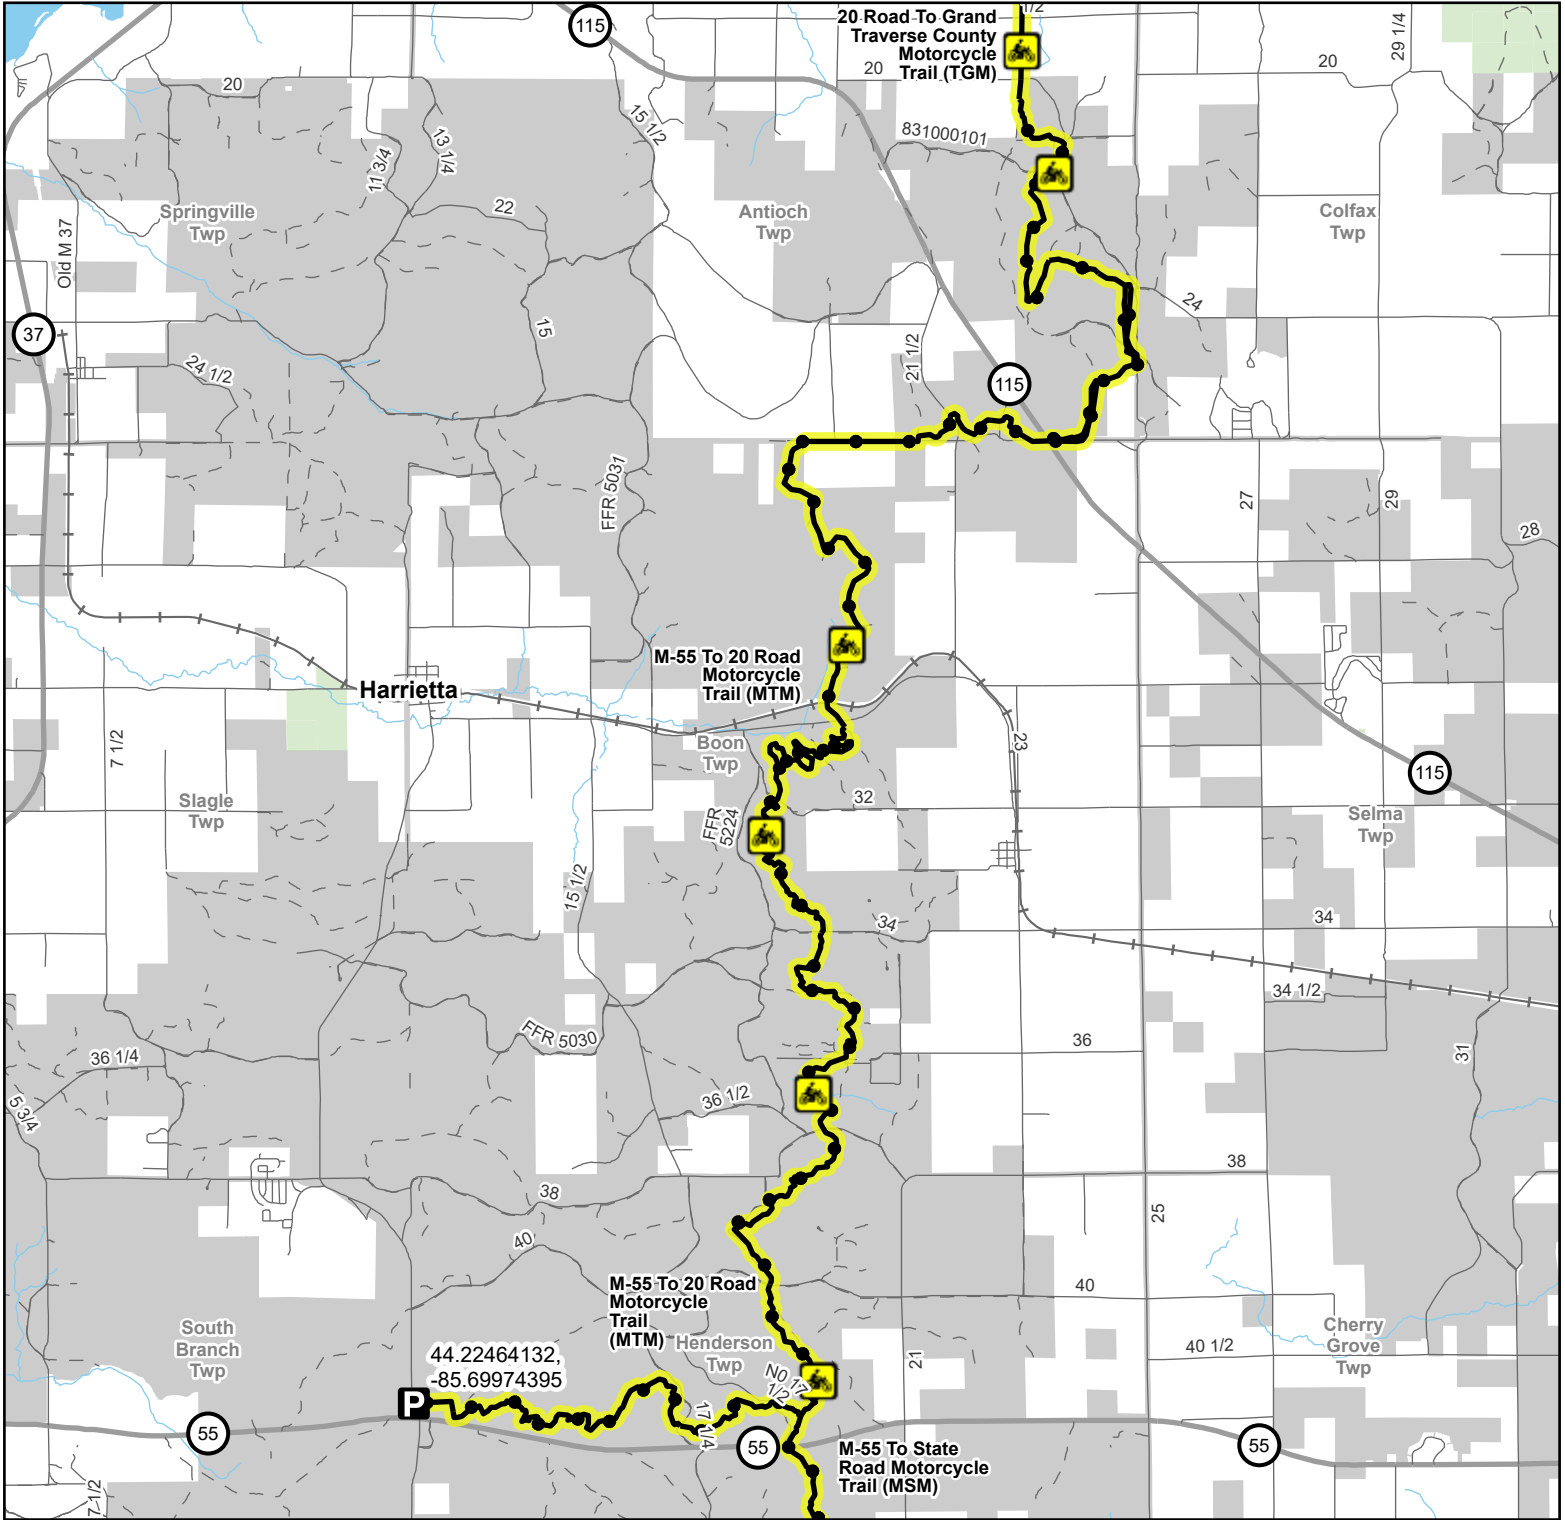

M-55 To 20 Road Motorcycle Trail (MTM)

Wexford County, Michigan

Advisory: Trails and Routes have two-way traffic.
Disclaimer: Trails shown on this map are an approximate representation of the trail system at the time of publication and may not reflect current ground conditions. Stay on signed trails only!

- Parking Lot
- Motorcycle
- DNR Motorcycle Trails 24 Inch Maximum Width
- Michigan Cross Country Cycle Trail MCCCT
- Highway
- Paved Road
- Gravel or Dirt Road
- Railroad
- Lakes And Rivers
- DNR-managed land
- Federally-managed land
- Civil Township
- County

Description: Motorcycle trail 28 miles.

Updated: 04/16/2026
If you need assistance with this map, please email DNR-Trails@michigan.gov.