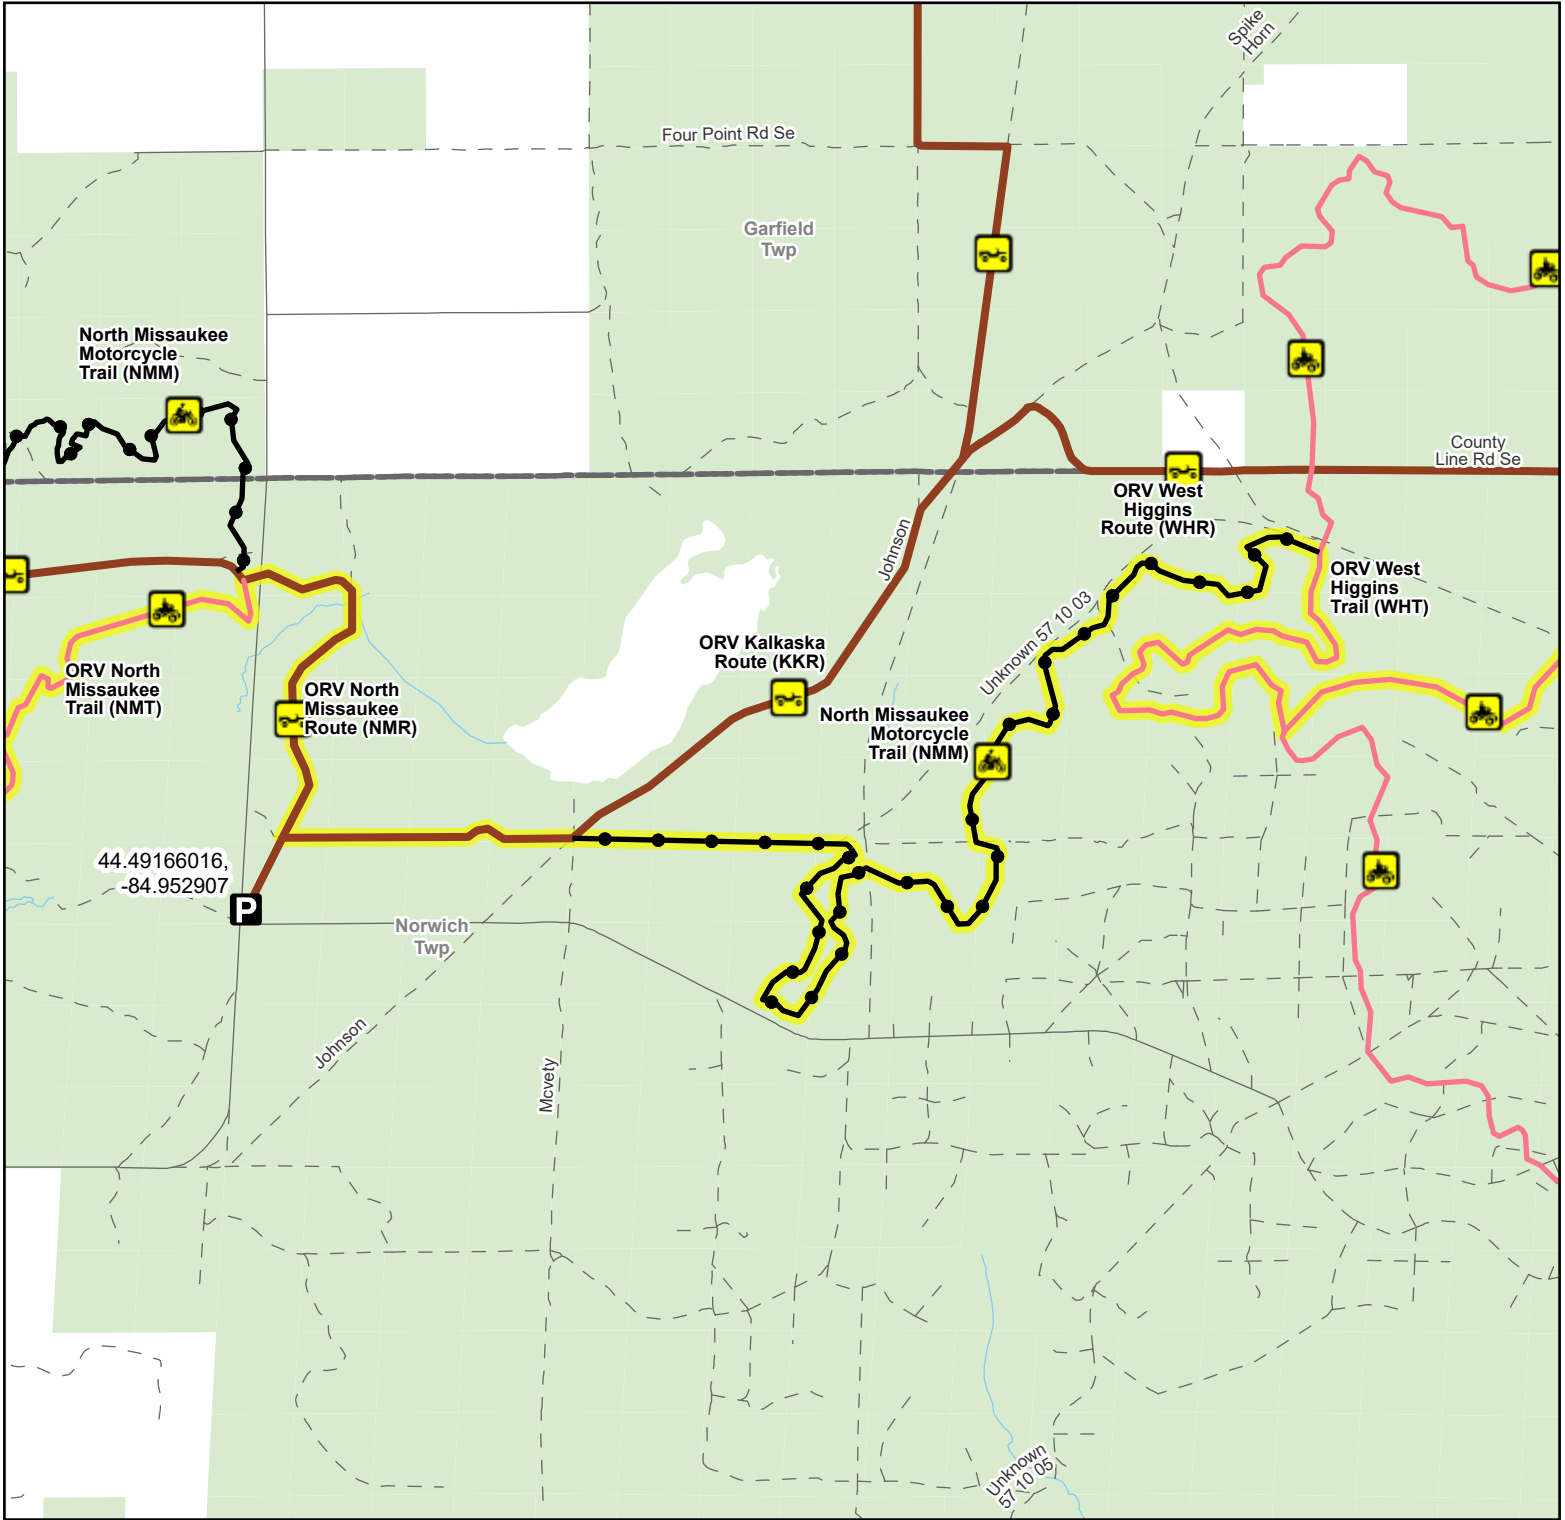

North Missaukee Motorcycle Trail (NMM)

Missaukee County, Michigan

Advisory: Trails and Routes have two-way traffic.
Disclaimer: Trails shown on this map are an approximate representation of the trail system at the time of publication and may not reflect current ground conditions. Stay on signed trails only!

- Parking Lot
- Motorcycle
- ORV Route
- ORV Trail
- DNR Motorcycle Trails 24 Inch Maximum Width

- ATV Trail (50 Inch) ORVs 50 inches in width or less including off-road motorcycles. ORV license and trail permit required.
- ORV Route (72 Inch) ORVs of all sizes including off-road motorcycles. ORV license and trail permit required unless licensed by the Secretary of State.
- Michigan Cross Country Cycle Trail MCCCT

- Paved Road
- Gravel or Dirt Road
- DNR-managed land
- Civil Township
- County

Description: Motorcycle trail 36.5 miles. ORV trail 36.3 miles. ORV route 60.4 miles.

Updated: 04/16/2026

If you need assistance with this map, please email DNR-Trails@michigan.gov.